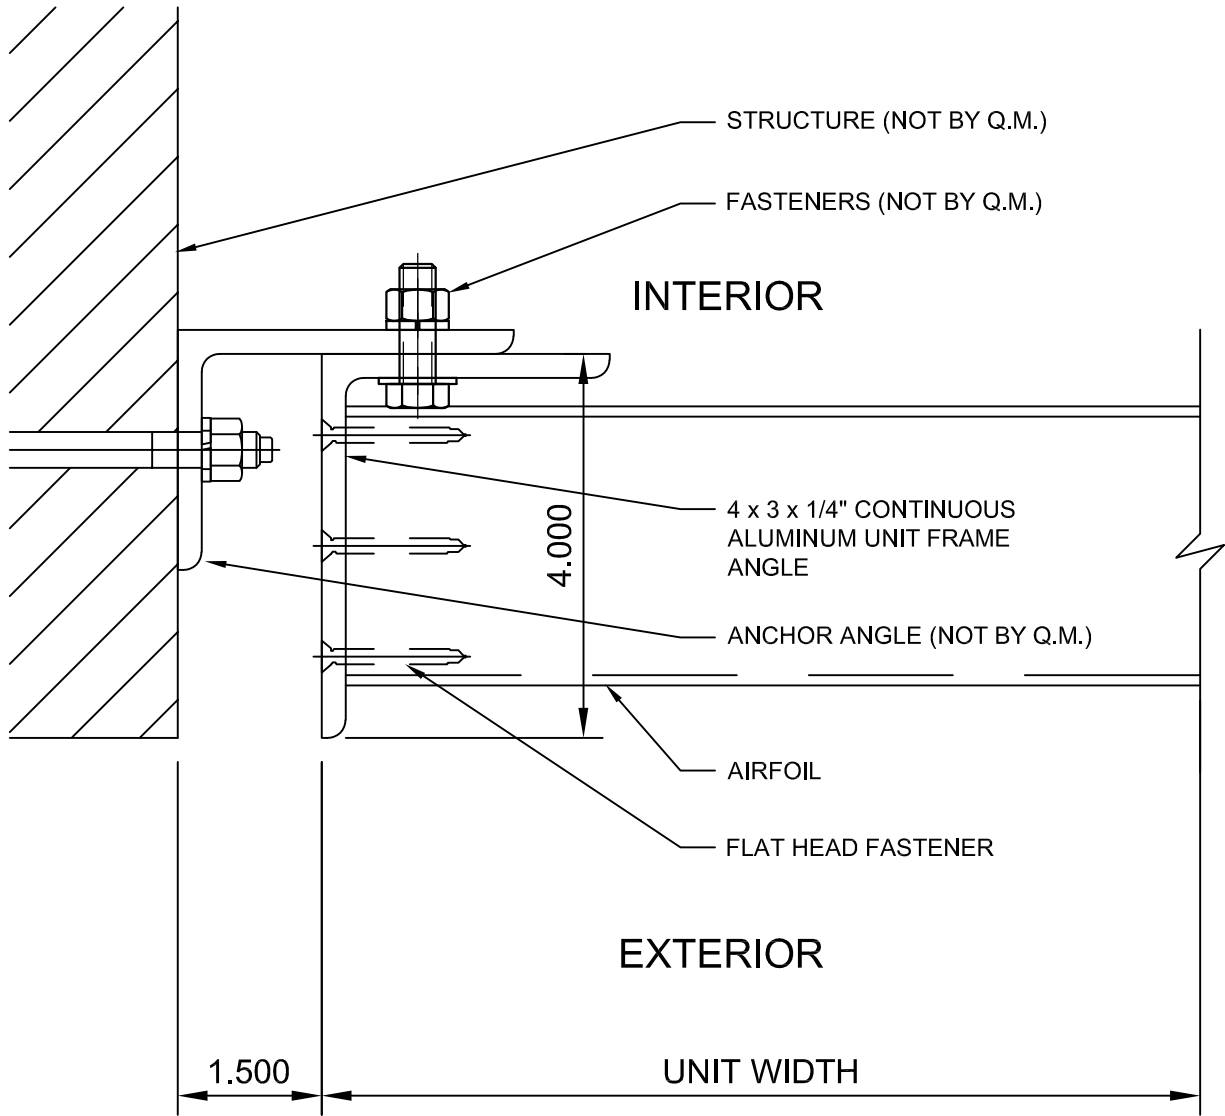

SCREEN WALL - AIRFOIL

- (A) HEAD (1)
- (B) HEAD (2) - INVERTED AIRFOIL
- (C) SILL (1)
- (D) SILL (2) - INVERTED AIRFOIL
- (E) JAMB
- (F) INTERMEDIATE VERTICAL
- (G) SCREEN COMPONENTS

HEAD (1)

DETAIL A

HEAD (2) - INVERTED AIRFOIL

DETAIL B

SILL (1)

DETAIL C

SILL (2) - INVERTED AIRFOIL

DETAIL D

JAMB

DETAIL E

INTERMEDIATE VERTICAL

DETAIL F

SCREEN COMPONENTS

DETAIL G

STANDARD AIRFOILS

Round airfoils come in 2 1/4" or 3 3/4" and 5 5/8 dia. custom sizes are also available upon request.

Rectangular airfoils come in 2" x 4", 1 1/2" x 6", 2" x 6", 2" x 8" & 2" x 10"