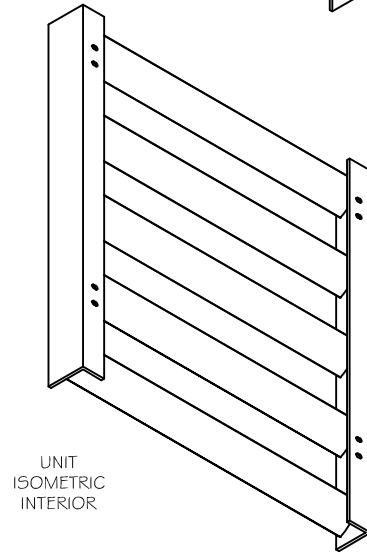

SCREEN WALL - AIRFOIL

- (A) HEAD (1)
- (B) HEAD (2) - INVERTED AIRFOIL
- (C) SILL (1)
- (D) SILL (2) - INVERTED AIRFOIL
- (E) JAMB
- (F) INTERMEDIATE VERTICAL
- (G) SCREEN COMPONENTS

HEAD (1)

DETAIL A

HEAD (2) - INVERTED AIRFOIL

DETAIL B

SILL (1)

DETAIL C

SILL (2) - INVERTED AIRFOIL

DETAIL D

JAMB

DETAIL E

INTERMEDIATE VERTICAL

DETAIL F

SCREEN COMPONENTS

DETAIL G

STANDARD AIRFOILS

Round airfoils come in 2 1/4" or 3 3/4" and 5 5/8 dia. custom sizes are also available upon request.

Rectangular airfoils come in 2" x 4", 1 1/2" x 6", 2" x 6", 2" x 8" & 2" x 10"