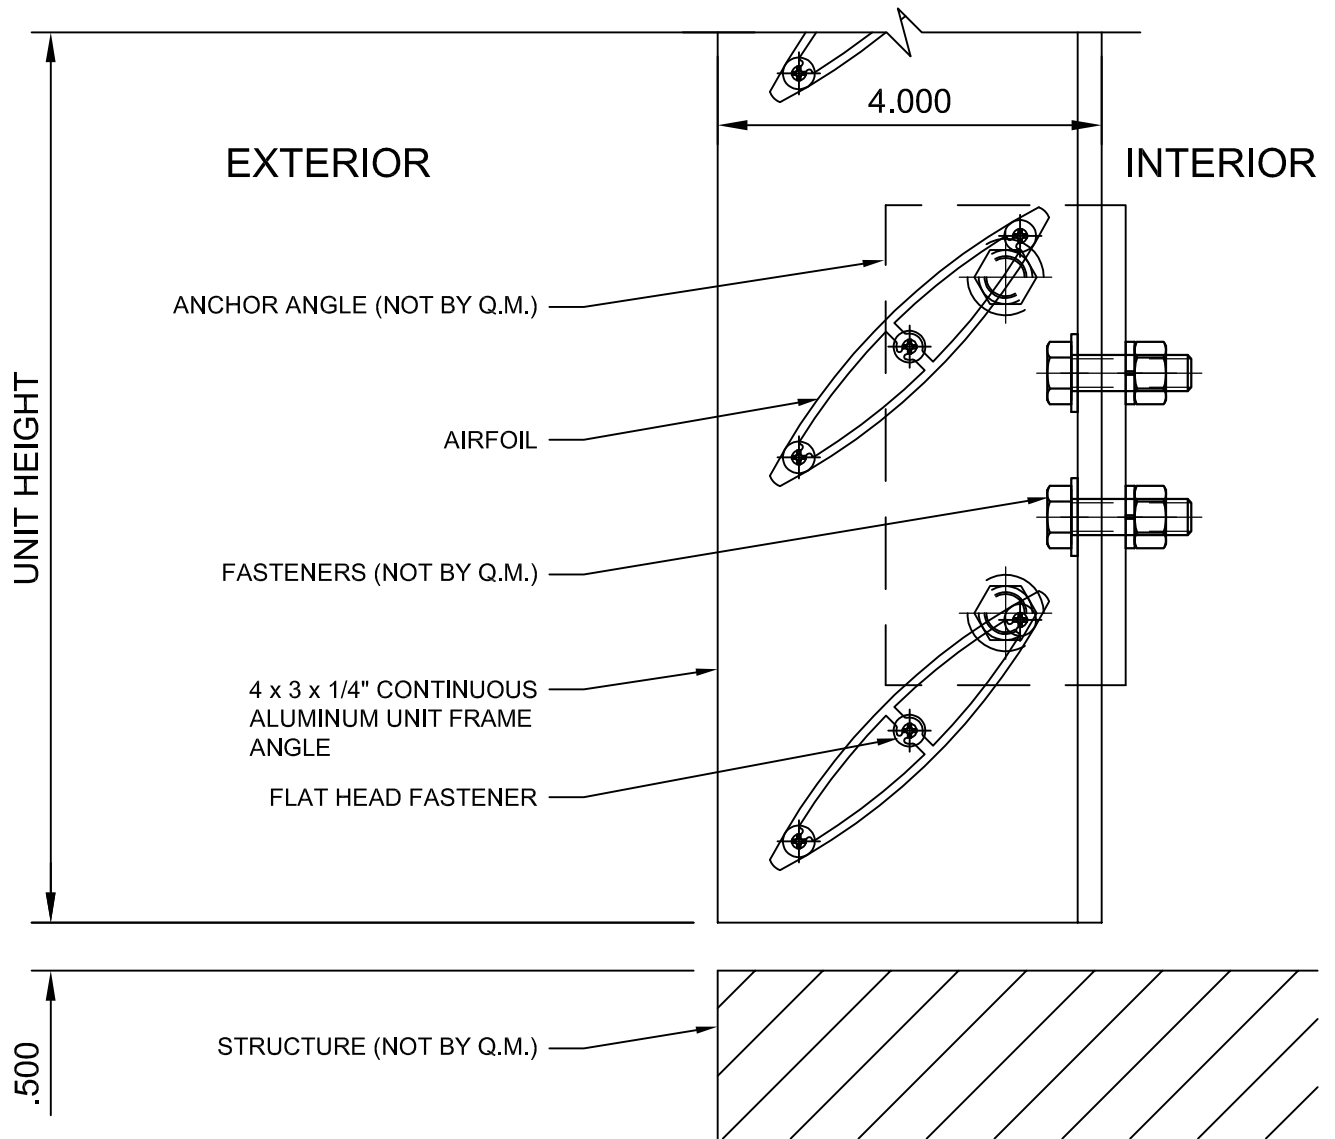

SCREEN WALL - AIRFOIL

- (A) HEAD (1)
- (B) HEAD (2) - INVERTED AIRFOIL
- (C) SILL (1)
- (D) SILL (2) - INVERTED AIRFOIL
- (E) JAMB
- (F) INTERMEDIATE VERTICAL
- (G) SCREEN COMPONENTS

HEAD (1)

DETAIL A

HEAD (2) - INVERTED AIRFOIL

DETAIL B

SILL (1)

DETAIL C

SILL (2) - INVERTED AIRFOIL

DETAIL D

JAMB

DETAIL E

INTERMEDIATE VERTICAL

DETAIL F

SCREEN COMPONENTS

DETAIL G

STANDARD AIRFOILS

Round airfoils come in 2 1/4" or 3 3/4" and 5 5/8 dia. custom sizes are also available upon request.

Rectangular airfoils come in 2" x 4", 1 1/2" x 6", 2" x 6", 2" x 8" & 2" x 10"