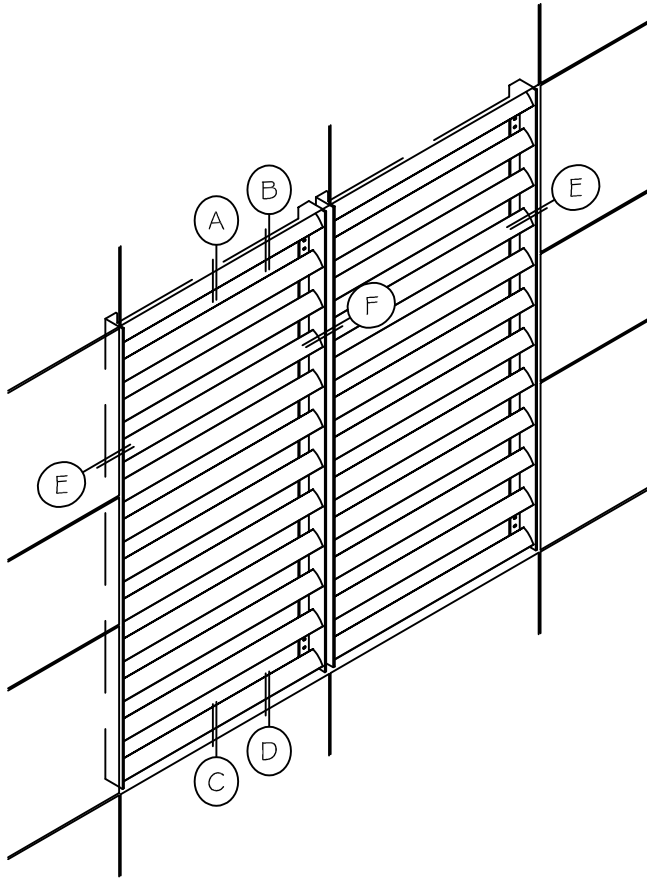

SCREEN WALL - AIRFOIL

- (A) HEAD (1)
- (B) HEAD (2) - INVERTED AIRFOIL
- (C) SILL (1)
- (D) SILL (2) - INVERTED AIRFOIL
- (E) JAMB
- (F) INTERMEDIATE VERTICAL
- (G) SCREEN COMPONENTS

HEAD (1)

DETAIL A

HEAD (2) - INVERTED AIRFOIL

DETAIL B

SILL (1)

DETAIL C

SILL (2) - INVERTED AIRFOIL

DETAIL D

JAMB

DETAIL E

INTERMEDIATE VERTICAL

DETAIL F

SCREEN COMPONENTS

DETAIL G

STANDARD AIRFOILS

Round airfoils come in 2 1/4" or 3 3/4" and 5 5/8 dia. custom sizes are also available upon request.

Rectangular airfoils come in 2" x 4", 1 1/2" x 6", 2" x 6", 2" x 8" & 2" x 10"