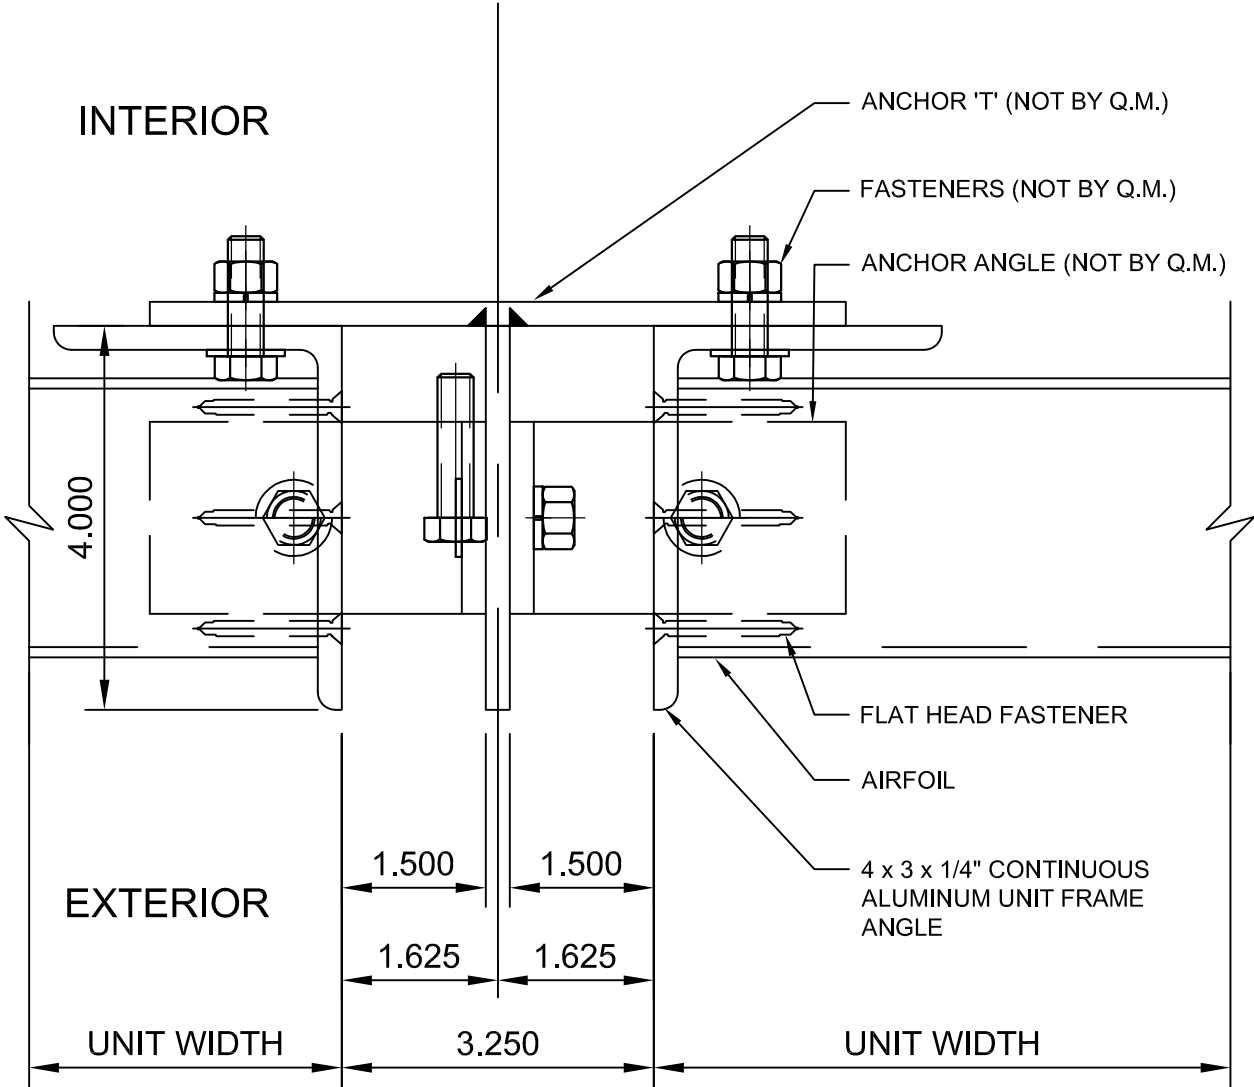

SCREEN WALL - AIRFOIL

- (A) HEAD (1)
- (B) HEAD (2) - INVERTED AIRFOIL
- (C) SILL (1)
- (D) SILL (2) - INVERTED AIRFOIL
- (E) JAMB
- (F) INTERMEDIATE VERTICAL
- (G) SCREEN COMPONENTS

HEAD (1)

DETAIL A

HEAD (2) - INVERTED AIRFOIL

DETAIL B

SILL (1)

DETAIL C

SILL (2) - INVERTED AIRFOIL

DETAIL D

JAMB

DETAIL E

INTERMEDIATE VERTICAL

DETAIL F

SCREEN COMPONENTS

DETAIL G

STANDARD AIRFOILS

Round airfoils come in 2 1/4" or 3 3/4" and 5 5/8 dia. custom sizes are also available upon request.

Rectangular airfoils come in 2" x 4", 1 1/2" x 6", 2" x 6", 2" x 8" & 2" x 10"