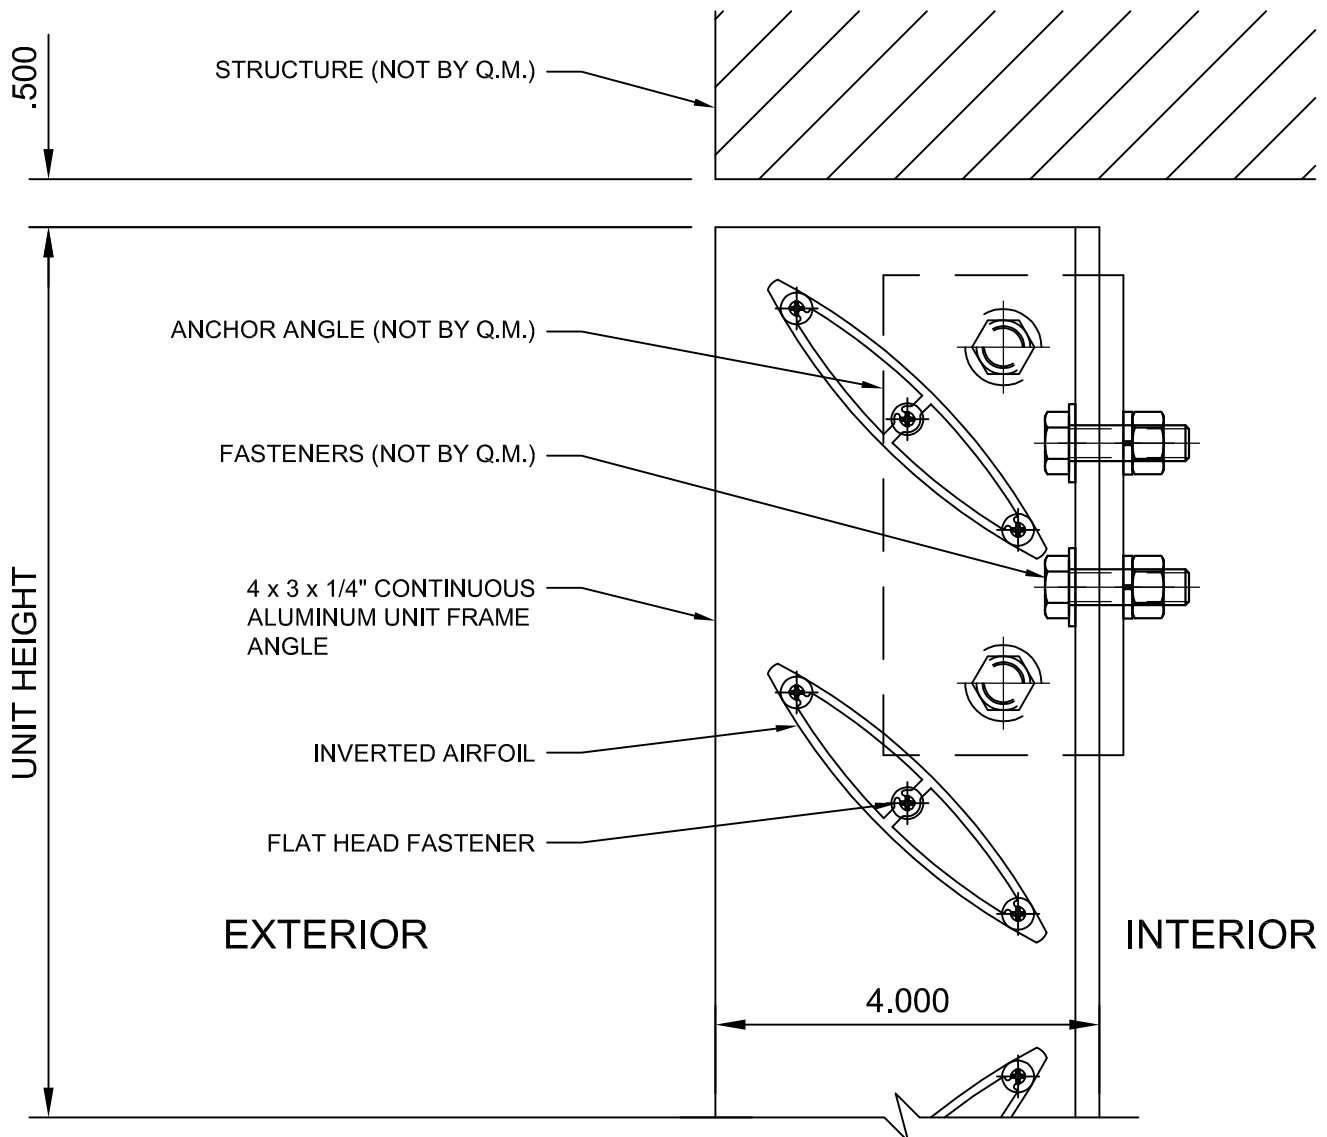

SCREEN WALL - AIRFOIL

- (A) HEAD (1)
- (B) HEAD (2) - INVERTED AIRFOIL
- (C) SILL (1)
- (D) SILL (2) - INVERTED AIRFOIL
- (E) JAMB
- (F) INTERMEDIATE VERTICAL
- (G) SCREEN COMPONENTS

HEAD (1)

DETAIL A

HEAD (2) - INVERTED AIRFOIL

DETAIL B

SILL (1)

DETAIL C

SILL (2) - INVERTED AIRFOIL

DETAIL D

JAMB

DETAIL E

INTERMEDIATE VERTICAL

DETAIL F

SCREEN COMPONENTS

DETAIL G

STANDARD AIRFOILS

Round airfoils come in 2 1/4" or 3 3/4" and 5 5/8 dia. custom sizes are also available upon request.

Rectangular airfoils come in 2" x 4", 1 1/2" x 6", 2" x 6", 2" x 8" & 2" x 10"