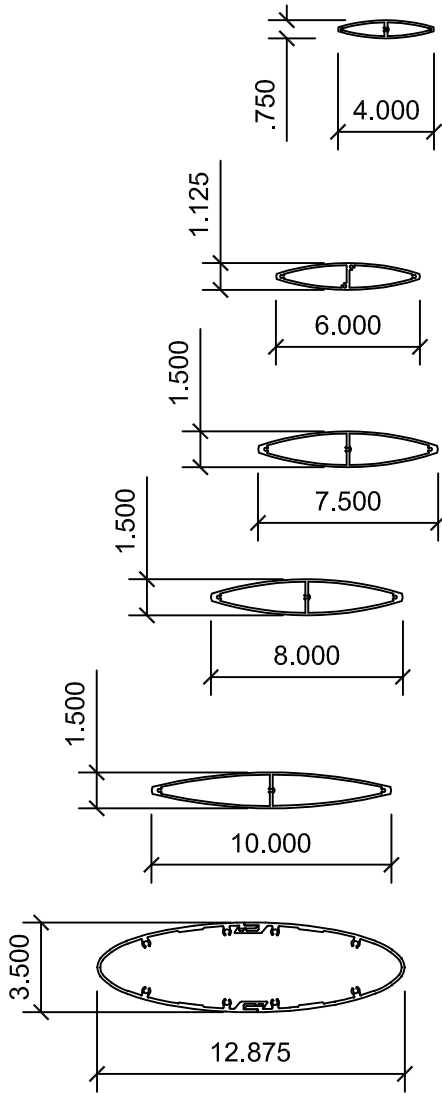

SCREEN WALL - AIRFOIL

- (A) HEAD (1)
- (B) HEAD (2) - INVERTED AIRFOIL
- (C) SILL (1)
- (D) SILL (2) - INVERTED AIRFOIL
- (E) JAMB
- (F) INTERMEDIATE VERTICAL
- (G) SCREEN COMPONENTS

HEAD (1)

DETAIL A

HEAD (2) - INVERTED AIRFOIL

DETAIL B

SILL (1)

DETAIL C

SILL (2) - INVERTED AIRFOIL

DETAIL D

JAMB

DETAIL E

INTERMEDIATE VERTICAL

DETAIL F

SCREEN COMPONENTS

DETAIL G

STANDARD AIRFOILS

Round airfoils come in 2 1/4" or 3 3/4" and 5 5/8 dia. custom sizes are also available upon request.

Rectangular airfoils come in 2" x 4", 1 1/2" x 6", 2" x 6", 2" x 8" & 2" x 10"