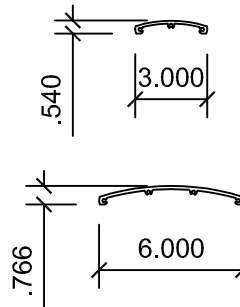

SCREEN WALL - AIRFOIL

- (A) HEAD (1)
- (B) HEAD (2) - INVERTED AIRFOIL
- (C) SILL (1)
- (D) SILL (2) - INVERTED AIRFOIL
- (E) JAMB
- (F) INTERMEDIATE VERTICAL
- (G) SCREEN COMPONENTS

HEAD (1)

DETAIL A

HEAD (2) - INVERTED AIRFOIL

DETAIL B

SILL (1)

DETAIL C

SILL (2) - INVERTED AIRFOIL

DETAIL D

JAMB

DETAIL E

INTERMEDIATE VERTICAL

DETAIL F

SCREEN COMPONENTS

DETAIL G

STANDARD AIRFOILS

Round airfoils come in 2 1/4" or 3 3/4" and 5 5/8 dia. custom sizes are also available upon request.

Rectangular airfoils come in 2" x 4", 1 1/2" x 6", 2" x 6", 2" x 8" & 2" x 10"