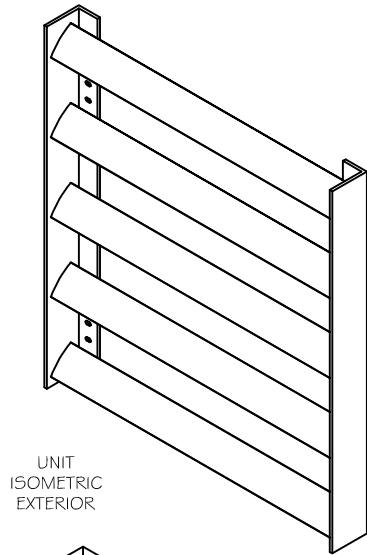

SCREEN WALL - AIRFOIL

- (A) HEAD (1)
- (B) HEAD (2) - INVERTED AIRFOIL
- (C) SILL (1)
- (D) SILL (2) - INVERTED AIRFOIL
- (E) JAMB
- (F) INTERMEDIATE VERTICAL
- (G) SCREEN COMPONENTS

HEAD (1)

DETAIL A

HEAD (2) - INVERTED AIRFOIL

DETAIL B

SILL (1)

DETAIL C

SILL (2) - INVERTED AIRFOIL

DETAIL D

JAMB

DETAIL E

INTERMEDIATE VERTICAL

DETAIL F

SCREEN COMPONENTS

DETAIL G

STANDARD AIRFOILS

Round airfoils come in 2 1/4" or 3 3/4" and 5 5/8 dia. custom sizes are also available upon request.

Rectangular airfoils come in 2" x 4", 1 1/2" x 6", 2" x 6", 2" x 8" & 2" x 10"