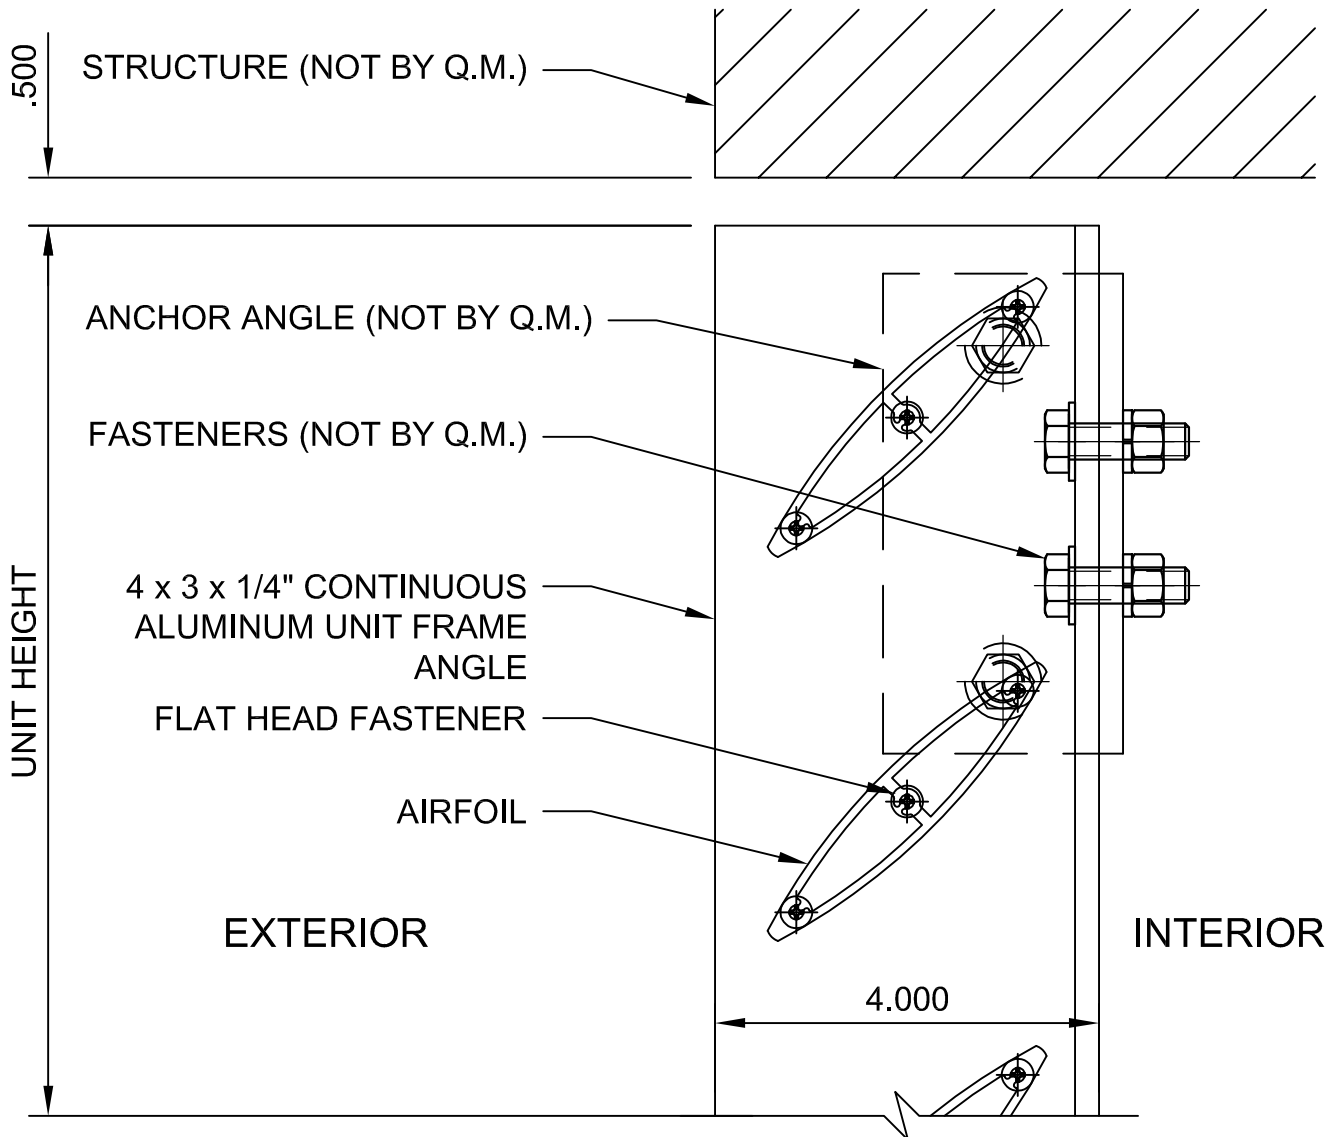

SCREEN WALL - AIRFOIL

- (A) HEAD (1)
- (B) HEAD (2) - INVERTED AIRFOIL
- (C) SILL (1)
- (D) SILL (2) - INVERTED AIRFOIL
- (E) JAMB
- (F) INTERMEDIATE VERTICAL
- (G) SCREEN COMPONENTS

HEAD (1)

DETAIL A

HEAD (2) - INVERTED AIRFOIL

DETAIL B

SILL (1)

DETAIL C

SILL (2) - INVERTED AIRFOIL

DETAIL D

JAMB

DETAIL E

INTERMEDIATE VERTICAL

DETAIL F

SCREEN COMPONENTS

DETAIL G

STANDARD AIRFOILS

Round airfoils come in 2 1/4" or 3 3/4" and 5 5/8 dia. custom sizes are also available upon request.

Rectangular airfoils come in 2" x 4", 1 1/2" x 6", 2" x 6", 2" x 8" & 2" x 10"