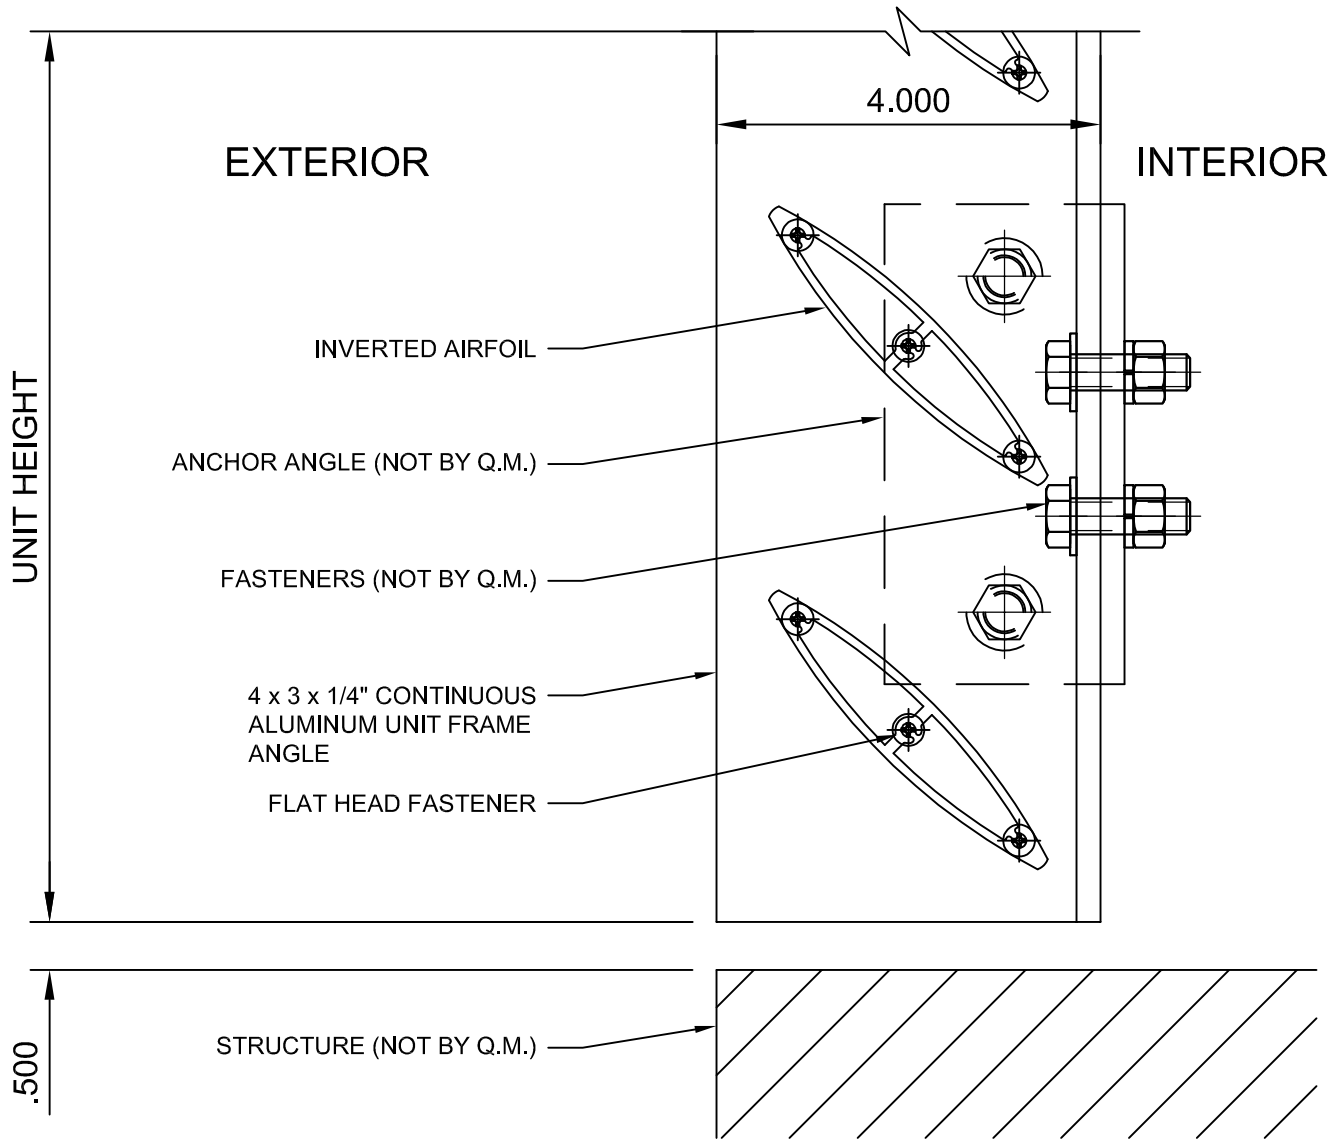

SCREEN WALL - AIRFOIL

- (A) HEAD (1)
- (B) HEAD (2) - INVERTED AIRFOIL
- (C) SILL (1)
- (D) SILL (2) - INVERTED AIRFOIL
- (E) JAMB
- (F) INTERMEDIATE VERTICAL
- (G) SCREEN COMPONENTS

HEAD (1)

DETAIL A

HEAD (2) - INVERTED AIRFOIL

DETAIL B

SILL (1)

DETAIL C

SILL (2) - INVERTED AIRFOIL

DETAIL D

JAMB

DETAIL E

INTERMEDIATE VERTICAL

DETAIL F

SCREEN COMPONENTS

DETAIL G

STANDARD AIRFOILS

Round airfoils come in 2 1/4" or 3 3/4" and 5 5/8 dia. custom sizes are also available upon request.

Rectangular airfoils come in 2" x 4", 1 1/2" x 6", 2" x 6", 2" x 8" & 2" x 10"