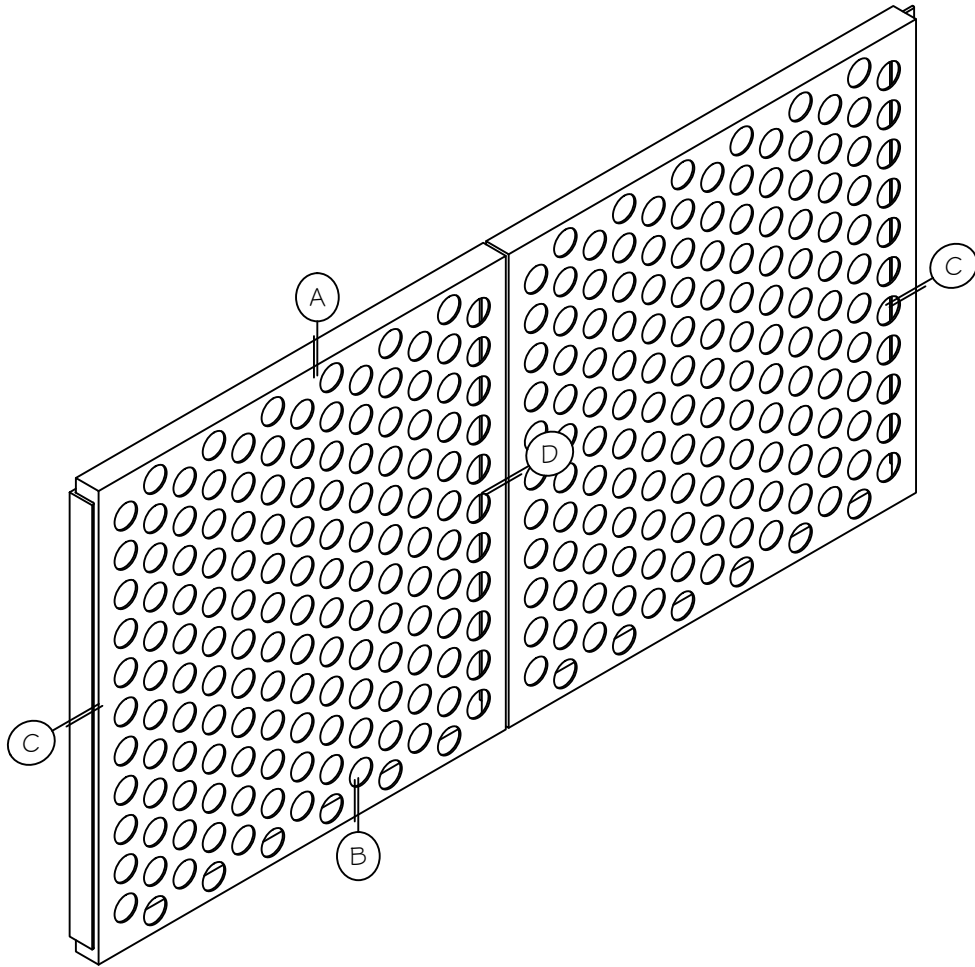

# EQUIPMENT SCREEN - PERFORATED

- (A) HEAD
- (B) SILL
- (C) JAMB
- (D) INTERMEDIATE VERTICAL
- (E) SCREEN COMPONENTS

HEAD

DETAIL A

SILL

DETAIL B

COPYRIGHT AMERICLAD, LLC

INTERMEDIATE VERTICAL

## SCREEN COMPONENTS

### FRAME SHAPES

Round Holes on  
Straight Centers

Angle Frame come in  
2" x 2", 1 1/2" x 6", 2" x 6",  
2" x 8" & 2"x 10"

Round Holes on  
Staggered Centers

Square Holes on  
Straight Centers

Round Slot on  
Staggered Centers