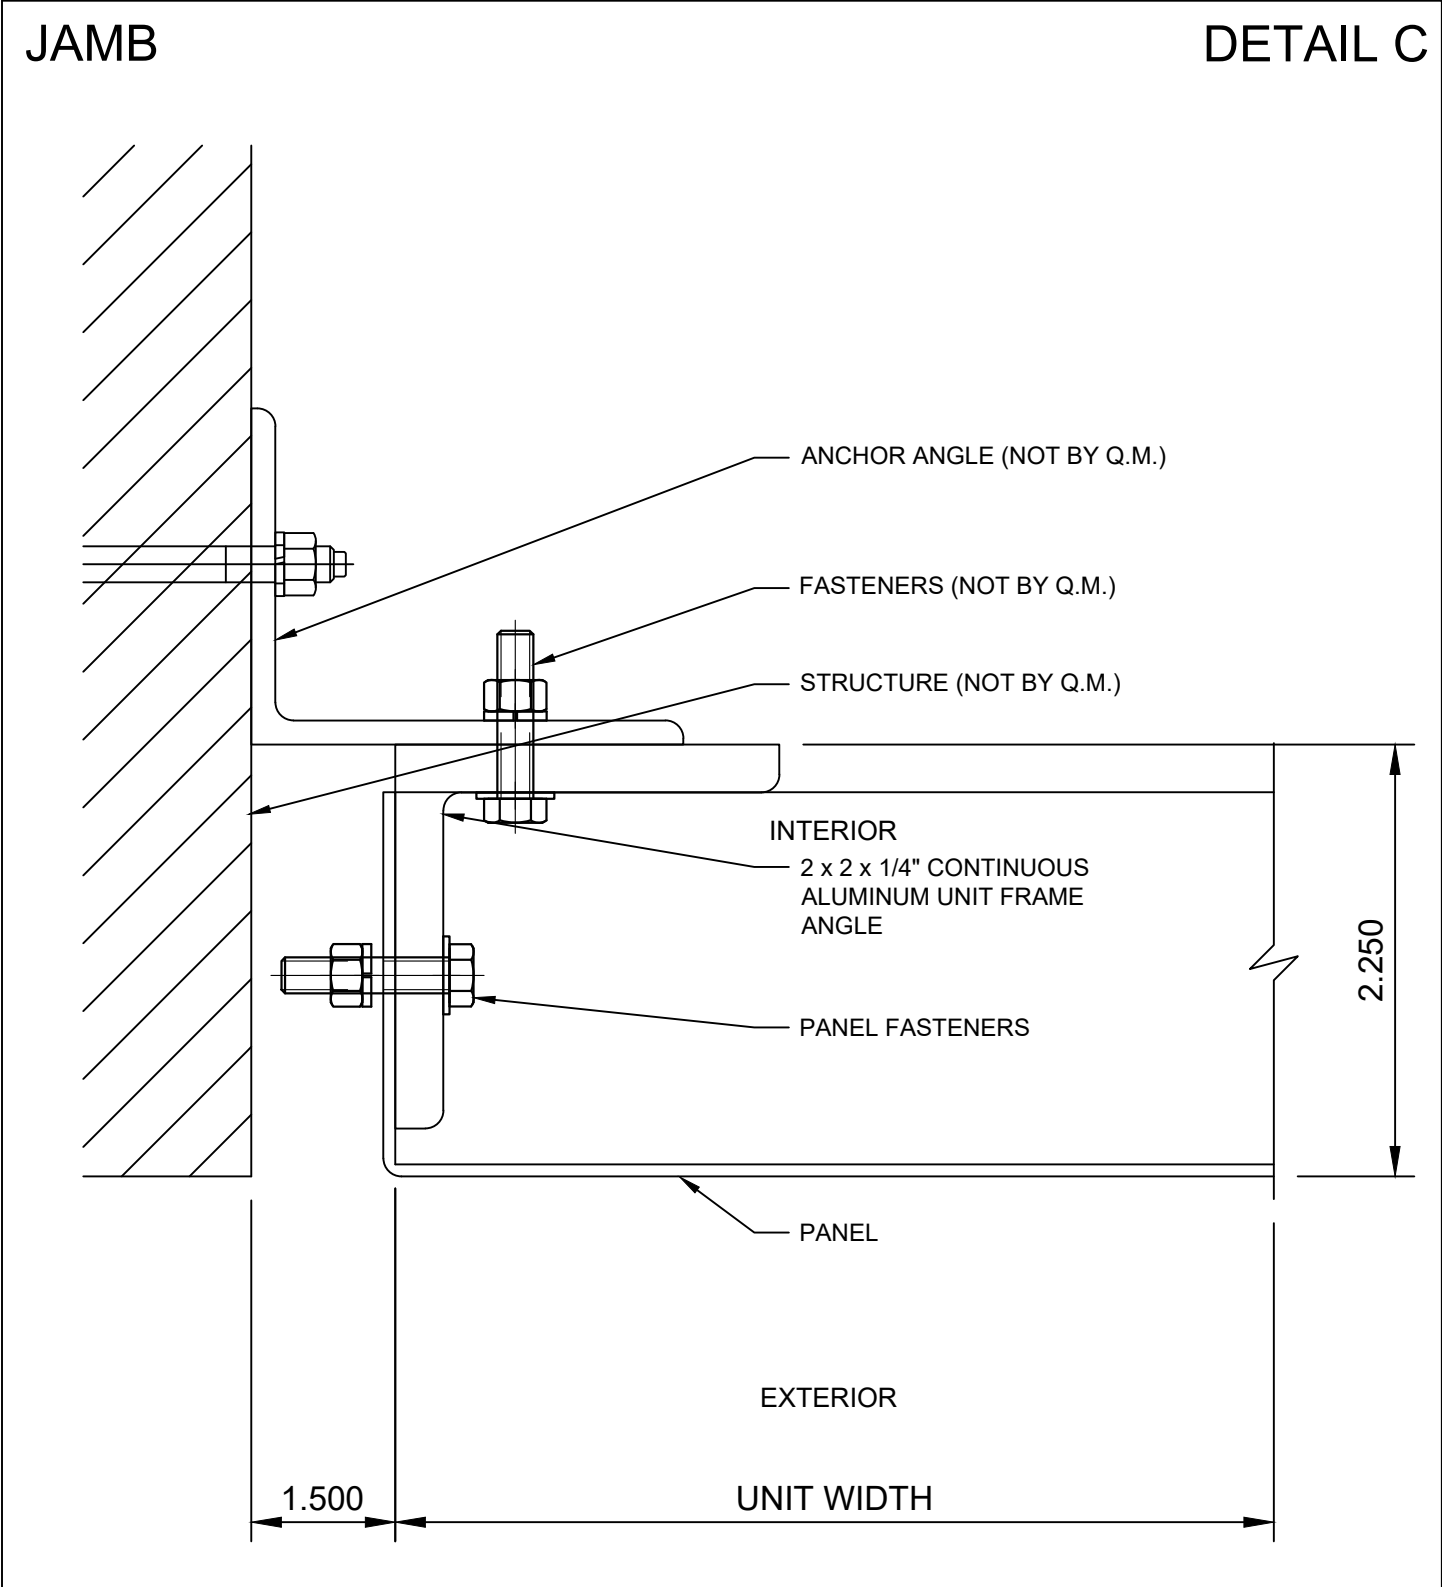

# EQUIPMENT SCREEN - PERFORATED

- (A) HEAD
- (B) SILL
- (C) JAMB
- (D) INTERMEDIATE VERTICAL
- (E) SCREEN COMPONENTS

HEAD

DETAIL A

SILL

DETAIL B

COPYRIGHT AMERICLAD, LLC

INTERMEDIATE VERTICAL

### FRAME SHAPES

Round Holes on  
Straight Centers

Angle Frame come in  
2" x 2", 1 1/2" x 6", 2" x 6",  
2" x 8" & 2"x 10"

Round Holes on  
Staggered Centers

Square Holes on  
Straight Centers

Round Slot on  
Staggered Centers