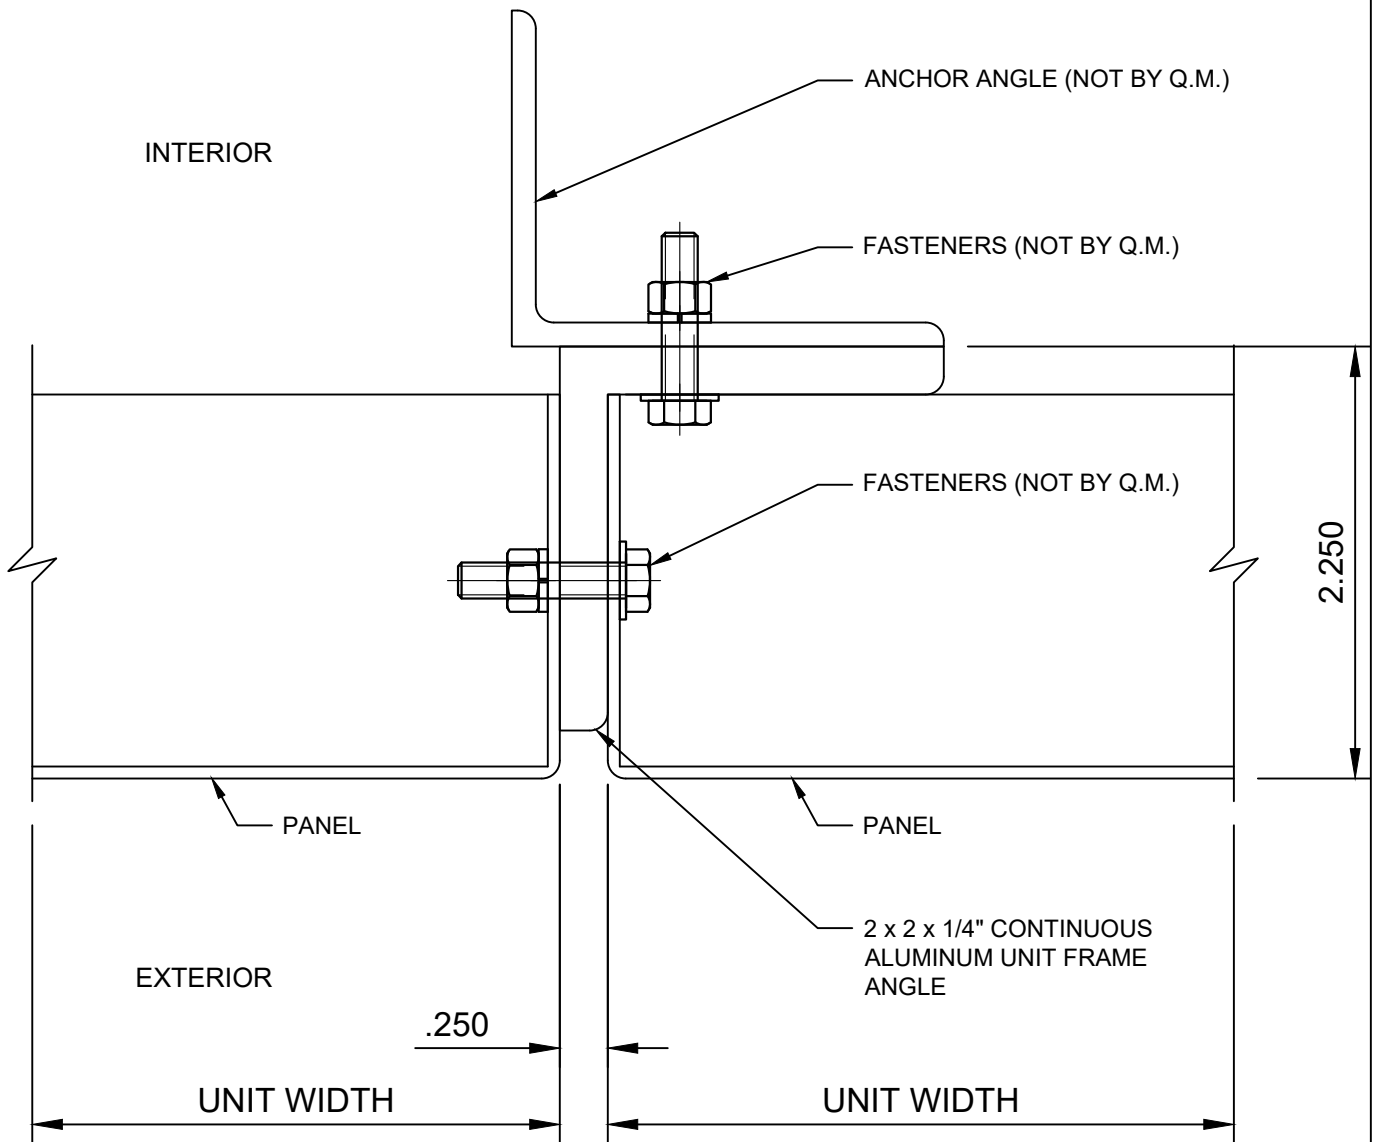

INTERMEDIATE VERTICAL

DETAIL D