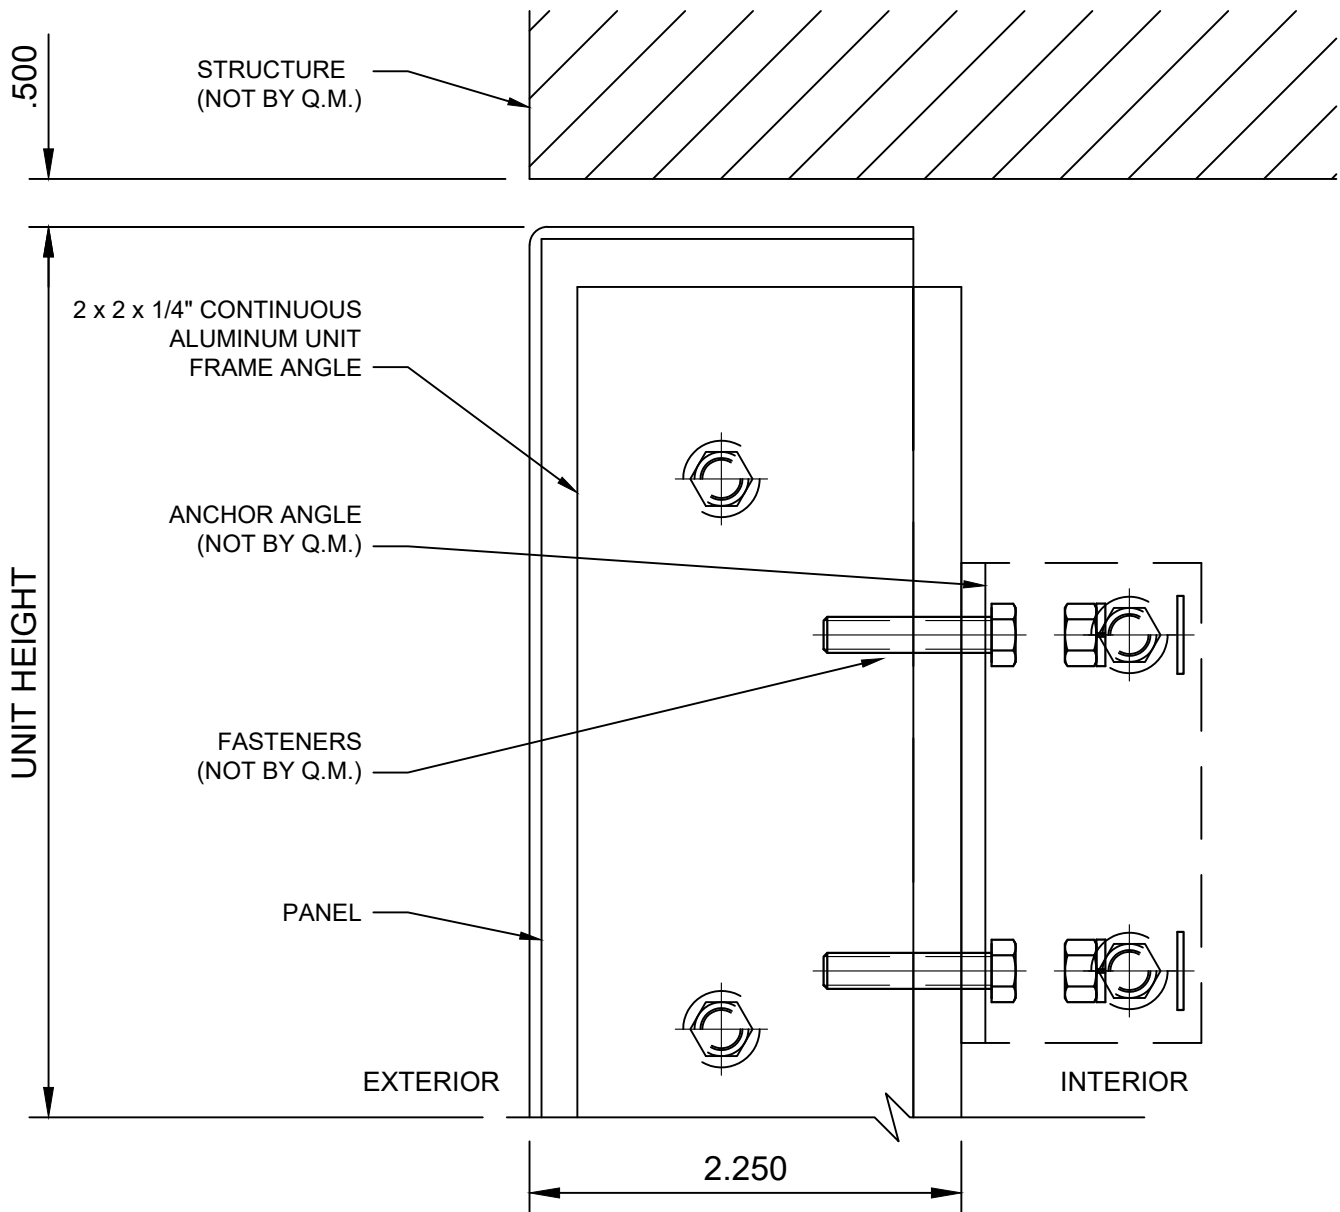

# EQUIPMENT SCREEN - PERFORATED

- (A) HEAD
- (B) SILL
- (C) JAMB
- (D) INTERMEDIATE VERTICAL
- (E) SCREEN COMPONENTS

HEAD

DETAIL A

SILL

DETAIL B

COPYRIGHT AMERICLAD, LLC

INTERMEDIATE VERTICAL

### FRAME SHAPES

Round Holes on  
Straight Centers

Angle Frame come in  
2" x 2", 1 1/2" x 6", 2" x 6",  
2" x 8" & 2"x 10"

Round Holes on  
Staggered Centers

Square Holes on  
Straight Centers

Round Slot on  
Staggered Centers