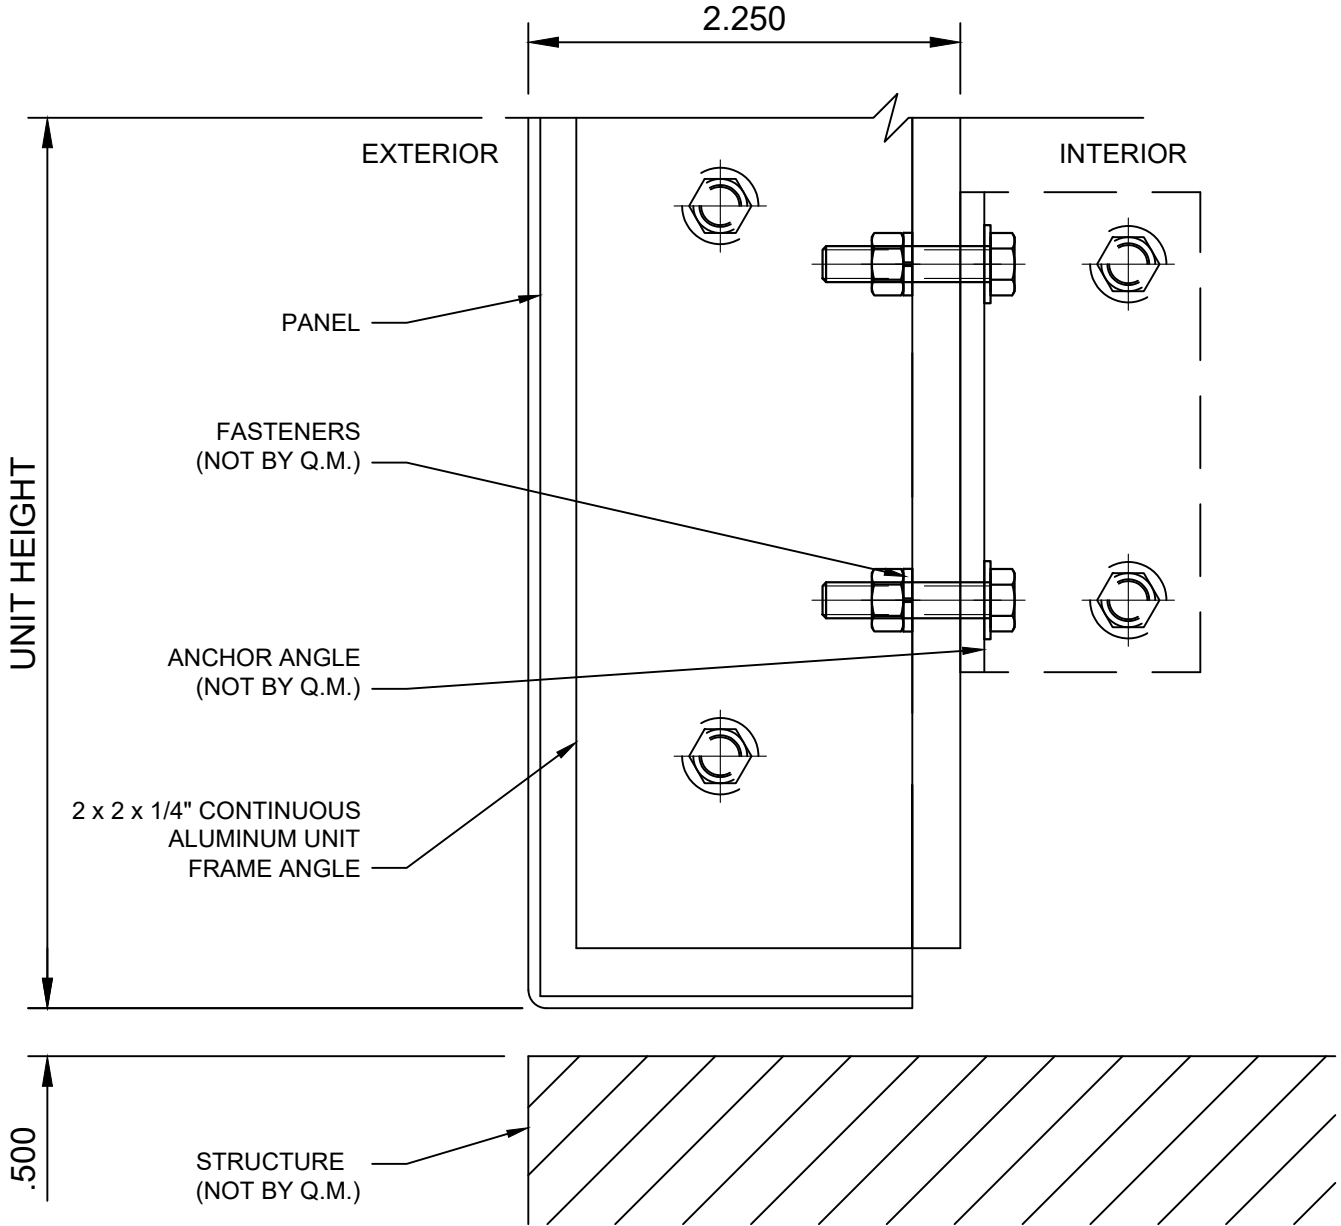

# EQUIPMENT SCREEN - PERFORATED

- (A) HEAD
- (B) SILL
- (C) JAMB
- (D) INTERMEDIATE VERTICAL
- (E) SCREEN COMPONENTS

HEAD

DETAIL A

SILL

DETAIL B

COPYRIGHT AMERICLAD, LLC

INTERMEDIATE VERTICAL

## SCREEN COMPONENTS

### FRAME SHAPES

Round Holes on  
Straight Centers

Angle Frame come in  
2" x 2", 1 1/2" x 6", 2" x 6",  
2" x 8" & 2"x 10"

Round Holes on  
Staggered Centers

Square Holes on  
Straight Centers

Round Slot on  
Staggered Centers