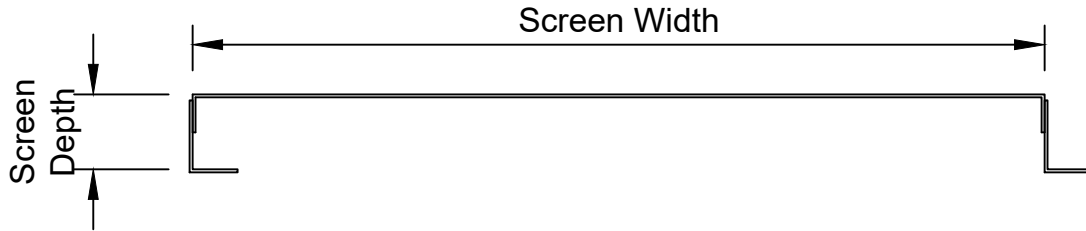

SCREEN COMPONENTS

DETAIL E

PERFORATED PATTERNS

FRAME SHAPES

Round Holes on
Straight Centers

Angle Frame come in
2" x 2", 1 1/2" x 6", 2" x 6",
2" x 8" & 2"x 10"

Round Holes on
Staggered Centers

Square Holes on
Straight Centers

Round Slot on
Staggered Centers

Custom Pattern