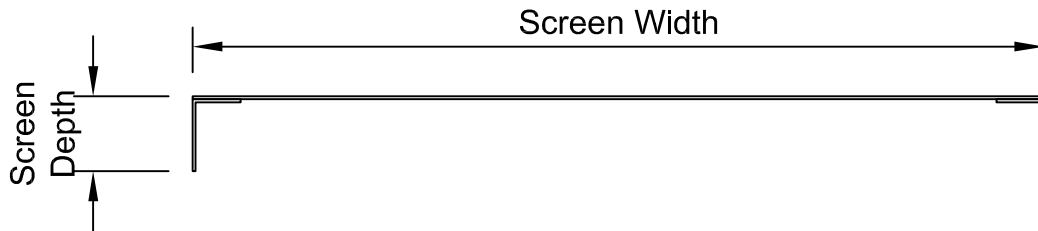

SCREEN COMPONENTS

DETAIL E

PERFORATED PATTERNS

FRAME SHAPES

Round Holes on
Straight Centers

Bar Frame come in
2", 3", 4", 5", 6", 8"

Round Holes on
Staggered Centers

Angle Frame come in
2" x 4", 1 1/2" x 6", 2" x 6",
2" x 8" & 2" x 10"

Square Holes on
Straight Centers

Rectangular Frame come in
1 3/4" x 3", 1 3/4" x 4", 2" x 4",
1 1/2" x 6", 2" x 6" & 2" x 8"

Round Slot on
Staggered Centers

Custom Pattern