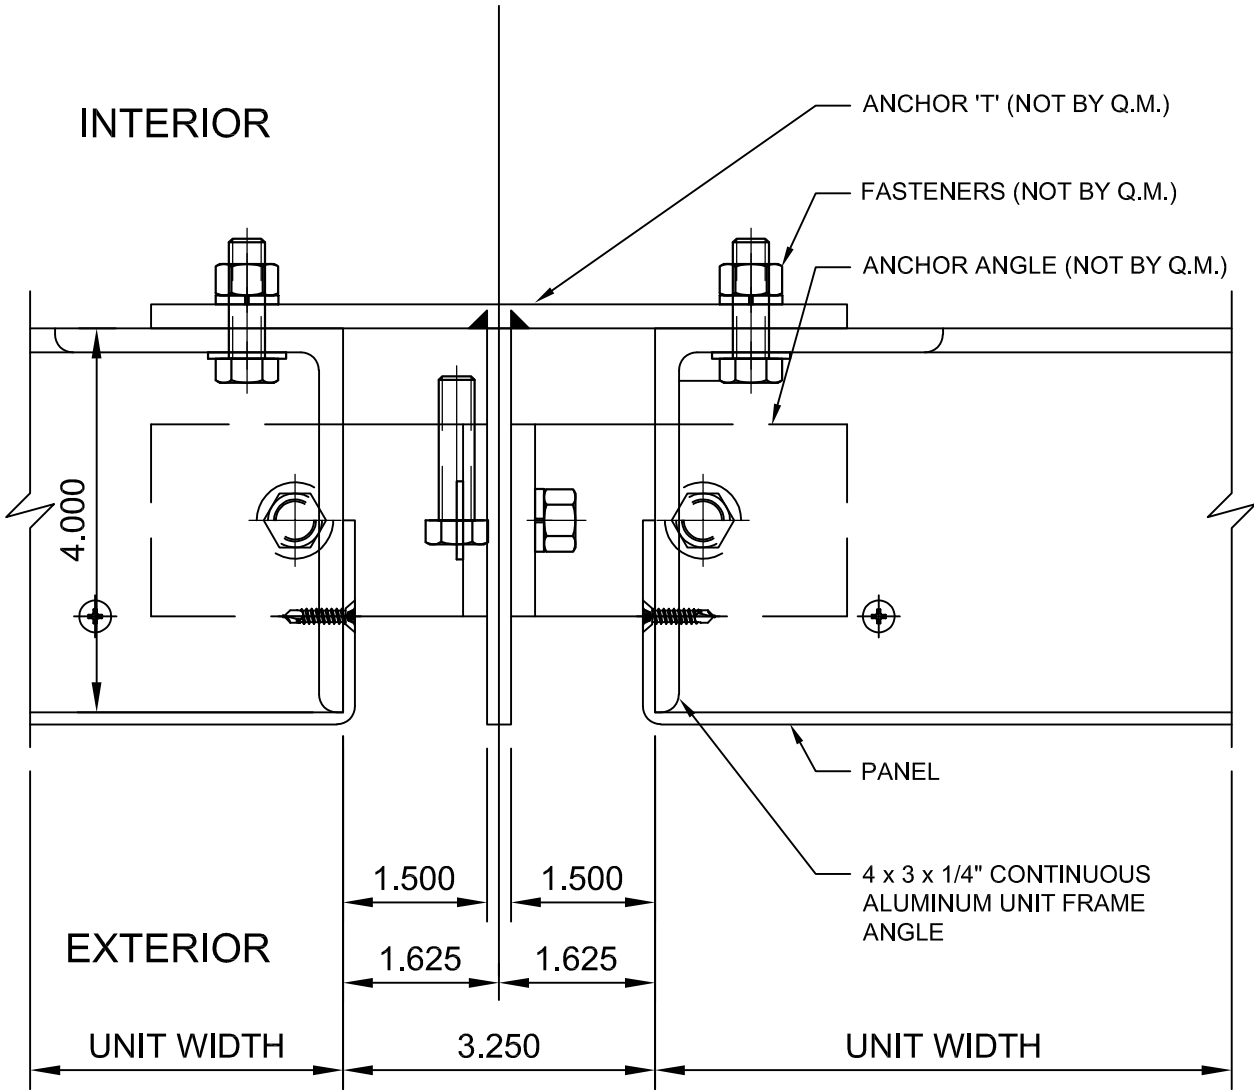

# SCREEN WALL - PERFORATED

- (A) HEAD
- (B) SILL
- (C) JAMB
- (D) INTERMEDIATE VERTICAL
- (E) SCREEN COMPONENTS

HEAD

DETAIL A

INTERMEDIATE VERTICAL

DETAIL D

## SCREEN COMPONENTS

### FRAME SHAPES

Round Holes on  
Straight Centers

Bar Frame come in  
2", 3", 4", 5", 6", 8"

Round Holes on  
Staggered Centers

Angle Frame come in  
2" x 4", 1 1/2" x 6", 2" x 6",  
2" x 8" & 2" x 10"

Square Holes on  
Straight Centers

Rectangular Frame come in  
1 3/4" x 3", 1 3/4" x 4", 2" x 4",  
1 1/2" x 6", 2" x 6" & 2" x 8"

Round Slot on  
Staggered Centers

Custom Pattern