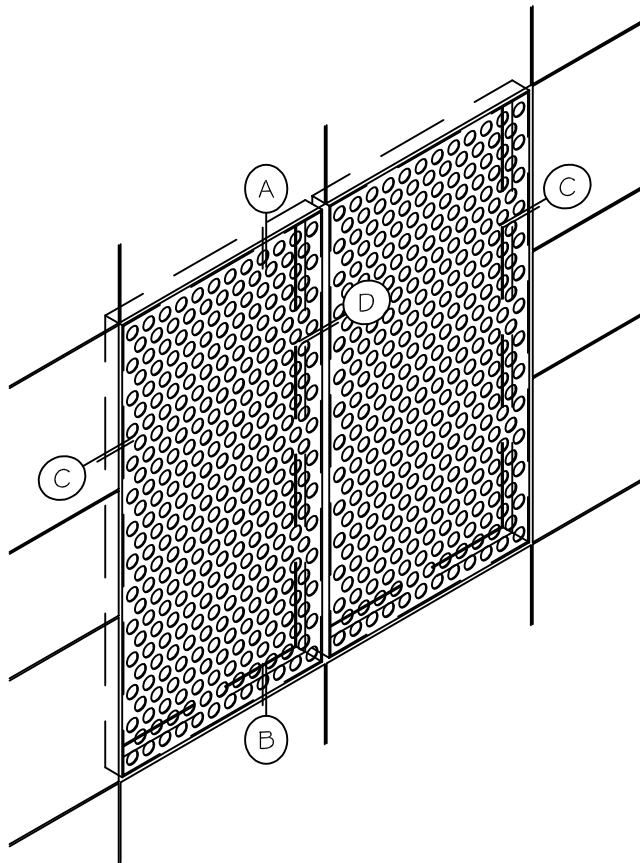

# SCREEN WALL - PERFORATED

- (A) HEAD
- (B) SILL
- (C) JAMB
- (D) INTERMEDIATE VERTICAL
- (E) SCREEN COMPONENTS

HEAD

DETAIL A

INTERMEDIATE VERTICAL

DETAIL D

## SCREEN COMPONENTS

### FRAME SHAPES

Round Holes on  
Straight Centers

Bar Frame come in  
2", 3", 4", 5", 6", 8"

Round Holes on  
Staggered Centers

Angle Frame come in  
2" x 4", 1 1/2" x 6", 2" x 6",  
2" x 8" & 2" x 10"

Square Holes on  
Straight Centers

Rectangular Frame come in  
1 3/4" x 3", 1 3/4" x 4", 2" x 4",  
1 1/2" x 6", 2" x 6" & 2" x 8"

Round Slot on  
Staggered Centers

Custom Pattern