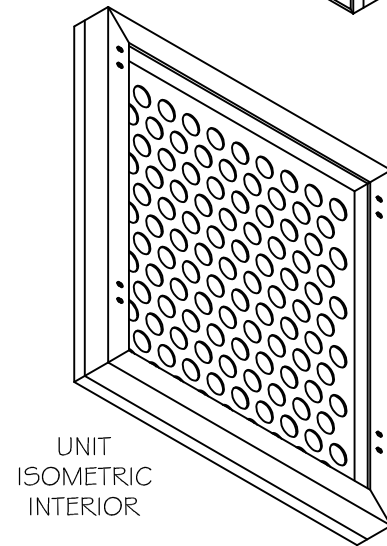

# SCREEN WALL - PERFORATED

- (A) HEAD
- (B) SILL
- (C) JAMB
- (D) INTERMEDIATE VERTICAL
- (E) SCREEN COMPONENTS

HEAD

DETAIL A

INTERMEDIATE VERTICAL

DETAIL D

## SCREEN COMPONENTS

### FRAME SHAPES

Round Holes on  
Straight Centers

Bar Frame come in  
2", 3", 4", 5", 6", 8"

Round Holes on  
Staggered Centers

Angle Frame come in  
2" x 4", 1 1/2" x 6", 2" x 6",  
2" x 8" & 2" x 10"

Square Holes on  
Straight Centers

Rectangular Frame come in  
1 3/4" x 3", 1 3/4" x 4", 2" x 4",  
1 1/2" x 6", 2" x 6" & 2" x 8"

Round Slot on  
Staggered Centers

Custom Pattern