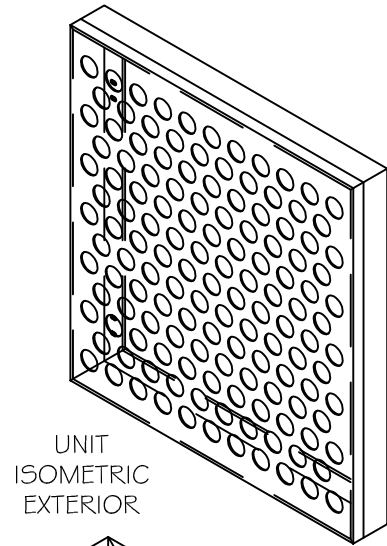

# SCREEN WALL - PERFORATED

- (A) HEAD
- (B) SILL
- (C) JAMB
- (D) INTERMEDIATE VERTICAL
- (E) SCREEN COMPONENTS

HEAD

DETAIL A

INTERMEDIATE VERTICAL

DETAIL D

## SCREEN COMPONENTS

### FRAME SHAPES

Round Holes on  
Straight Centers

Bar Frame come in  
2", 3", 4", 5", 6", 8"

Round Holes on  
Staggered Centers

Angle Frame come in  
2" x 4", 1 1/2" x 6", 2" x 6",  
2" x 8" & 2" x 10"

Square Holes on  
Straight Centers

Rectangular Frame come in  
1 3/4" x 3", 1 3/4" x 4", 2" x 4",  
1 1/2" x 6", 2" x 6" & 2" x 8"

Round Slot on  
Staggered Centers

Custom Pattern