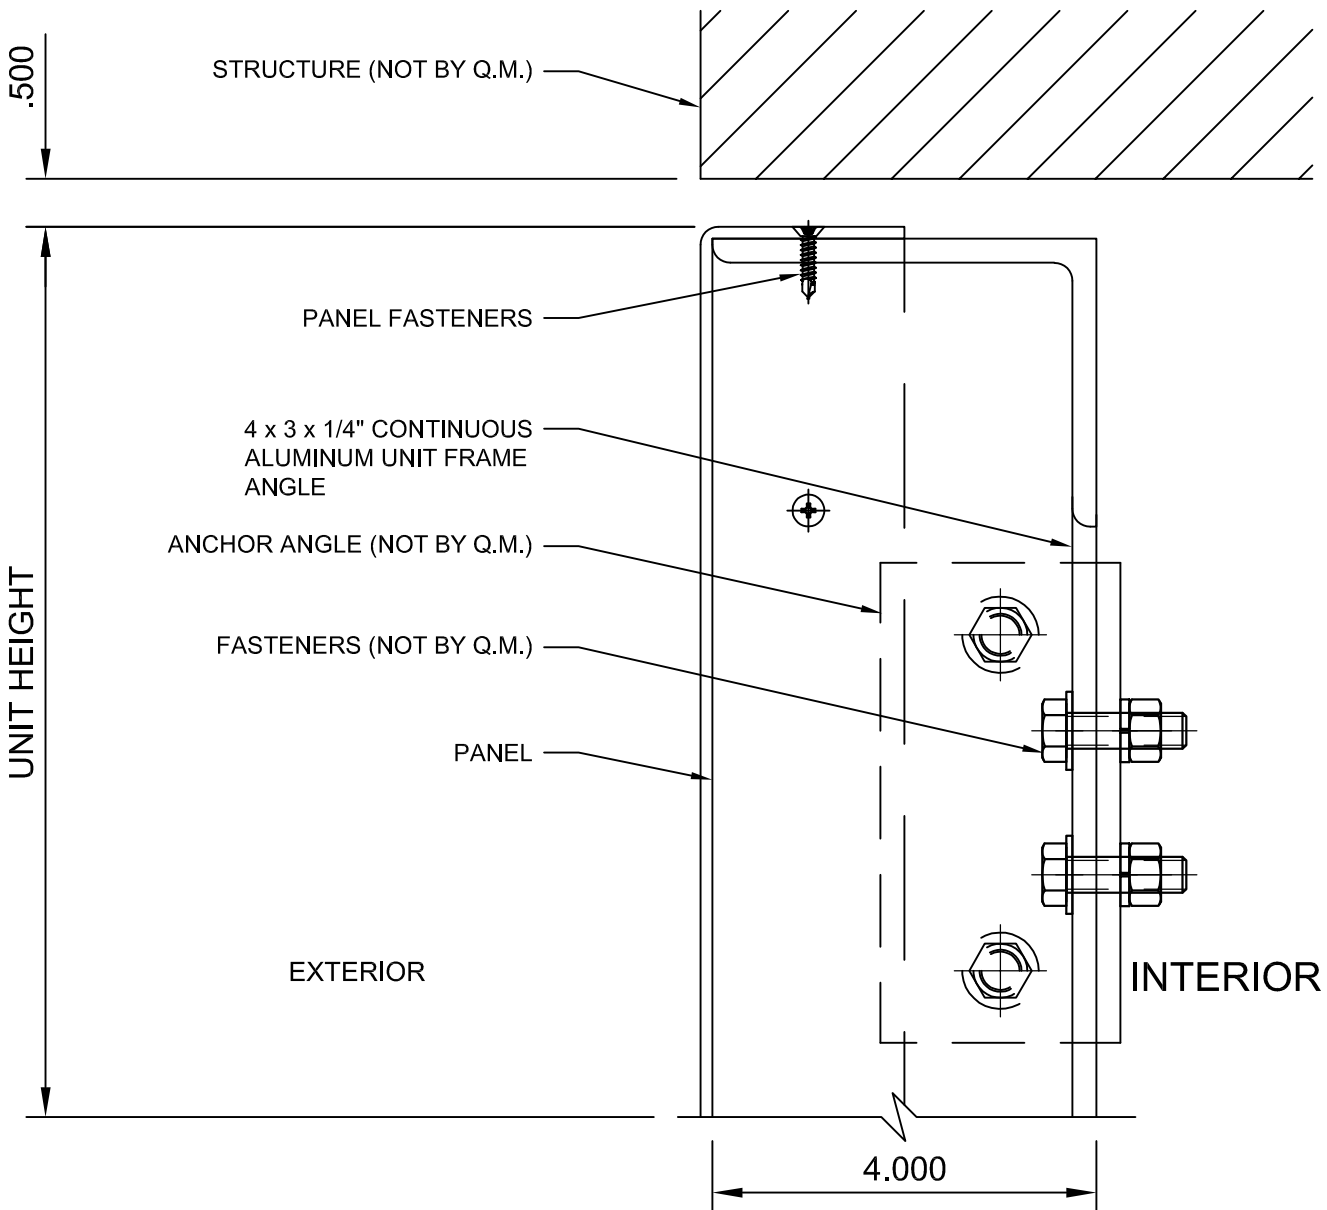

# SCREEN WALL - PERFORATED

- (A) HEAD
- (B) SILL
- (C) JAMB
- (D) INTERMEDIATE VERTICAL
- (E) SCREEN COMPONENTS

HEAD

DETAIL A

INTERMEDIATE VERTICAL

DETAIL D

## SCREEN COMPONENTS

### FRAME SHAPES

Round Holes on  
Straight Centers

Bar Frame come in  
2", 3", 4", 5", 6", 8"

Round Holes on  
Staggered Centers

Angle Frame come in  
2" x 4", 1 1/2" x 6", 2" x 6",  
2" x 8" & 2" x 10"

Square Holes on  
Straight Centers

Rectangular Frame come in  
1 3/4" x 3", 1 3/4" x 4", 2" x 4",  
1 1/2" x 6", 2" x 6" & 2" x 8"

Round Slot on  
Staggered Centers

Custom Pattern