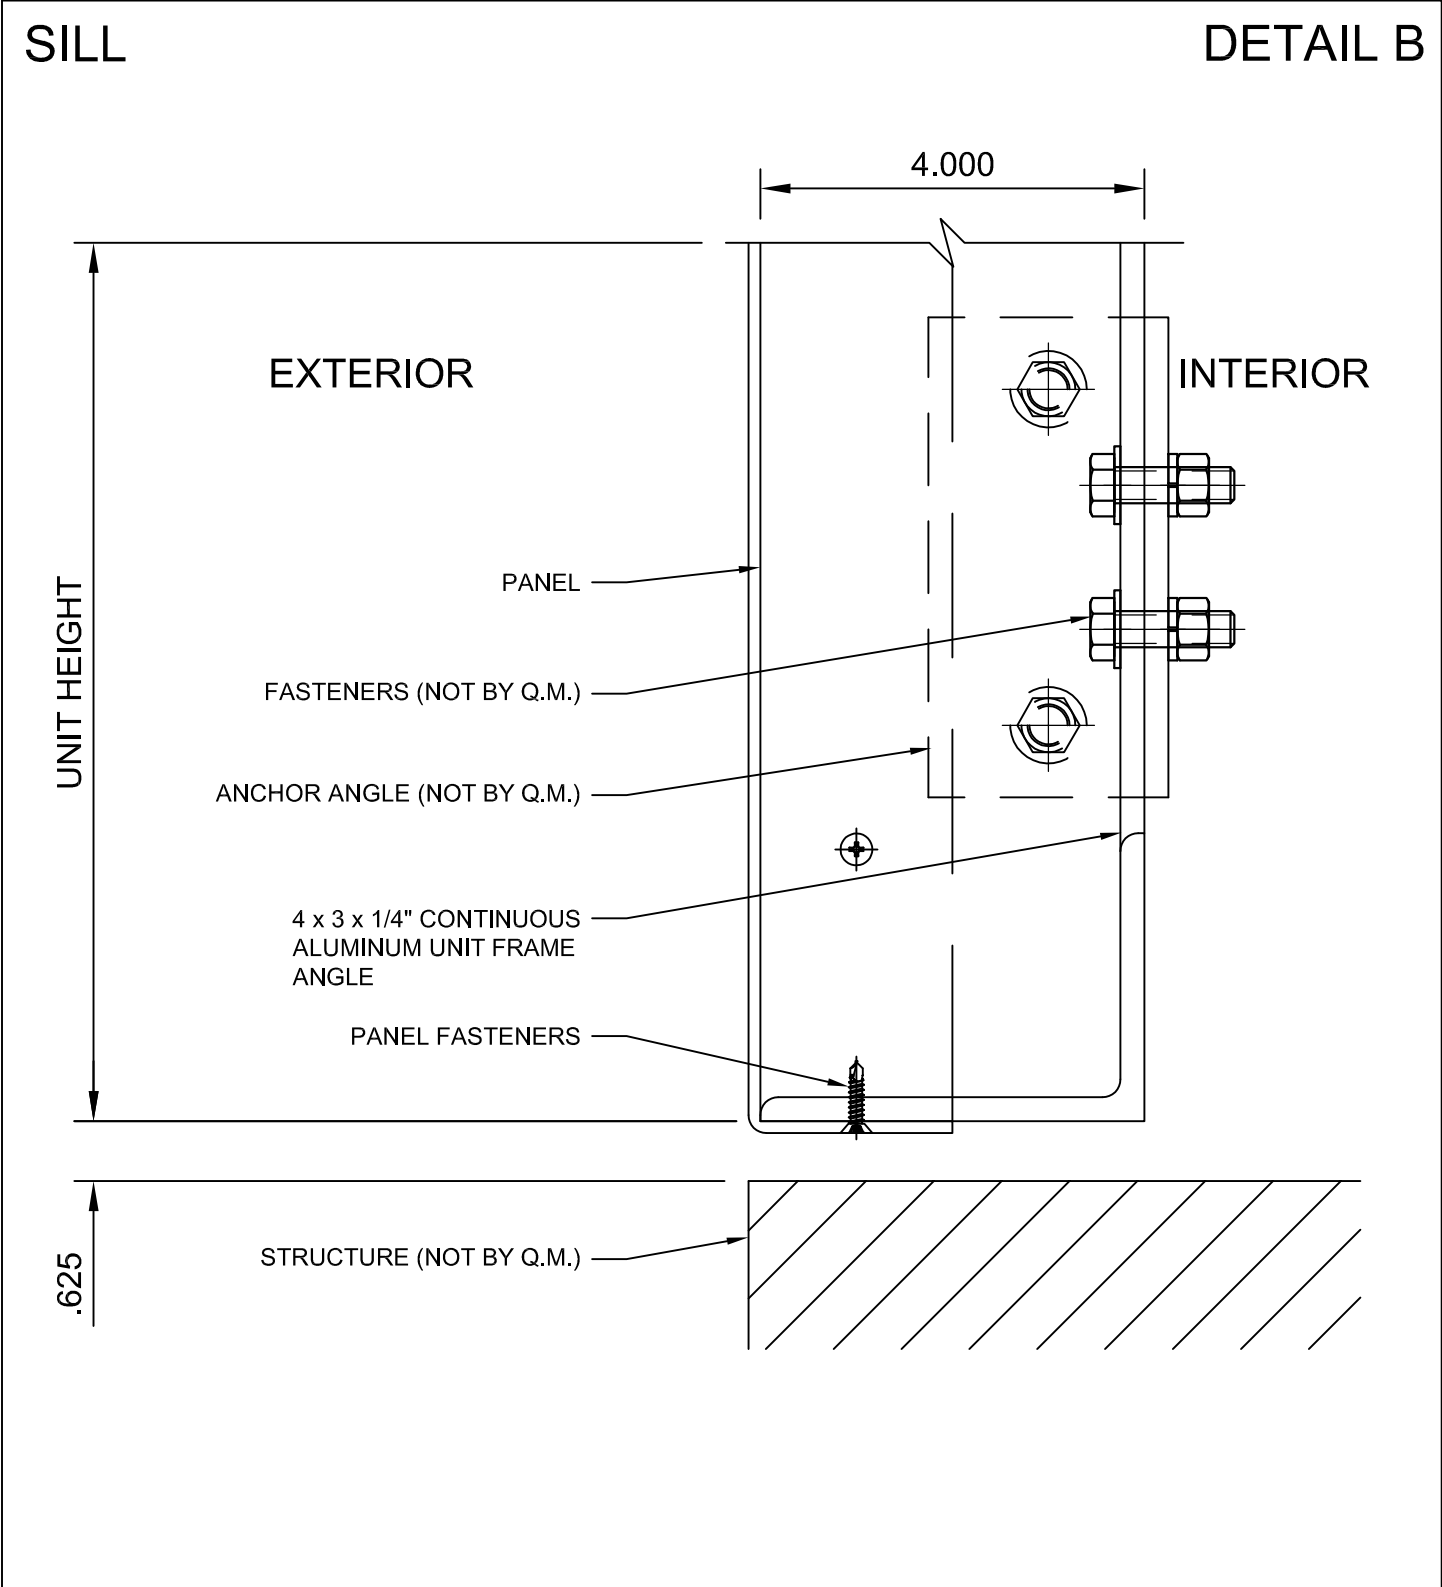

# SCREEN WALL - PERFORATED

- (A) HEAD
- (B) SILL
- (C) JAMB
- (D) INTERMEDIATE VERTICAL
- (E) SCREEN COMPONENTS

HEAD

DETAIL A

INTERMEDIATE VERTICAL

DETAIL D

## SCREEN COMPONENTS

### FRAME SHAPES

Round Holes on  
Straight Centers

Bar Frame come in  
2", 3", 4", 5", 6", 8"

Round Holes on  
Staggered Centers

Angle Frame come in  
2" x 4", 1 1/2" x 6", 2" x 6",  
2" x 8" & 2" x 10"

Square Holes on  
Straight Centers

Rectangular Frame come in  
1 3/4" x 3", 1 3/4" x 4", 2" x 4",  
1 1/2" x 6", 2" x 6" & 2" x 8"

Round Slot on  
Staggered Centers

Custom Pattern