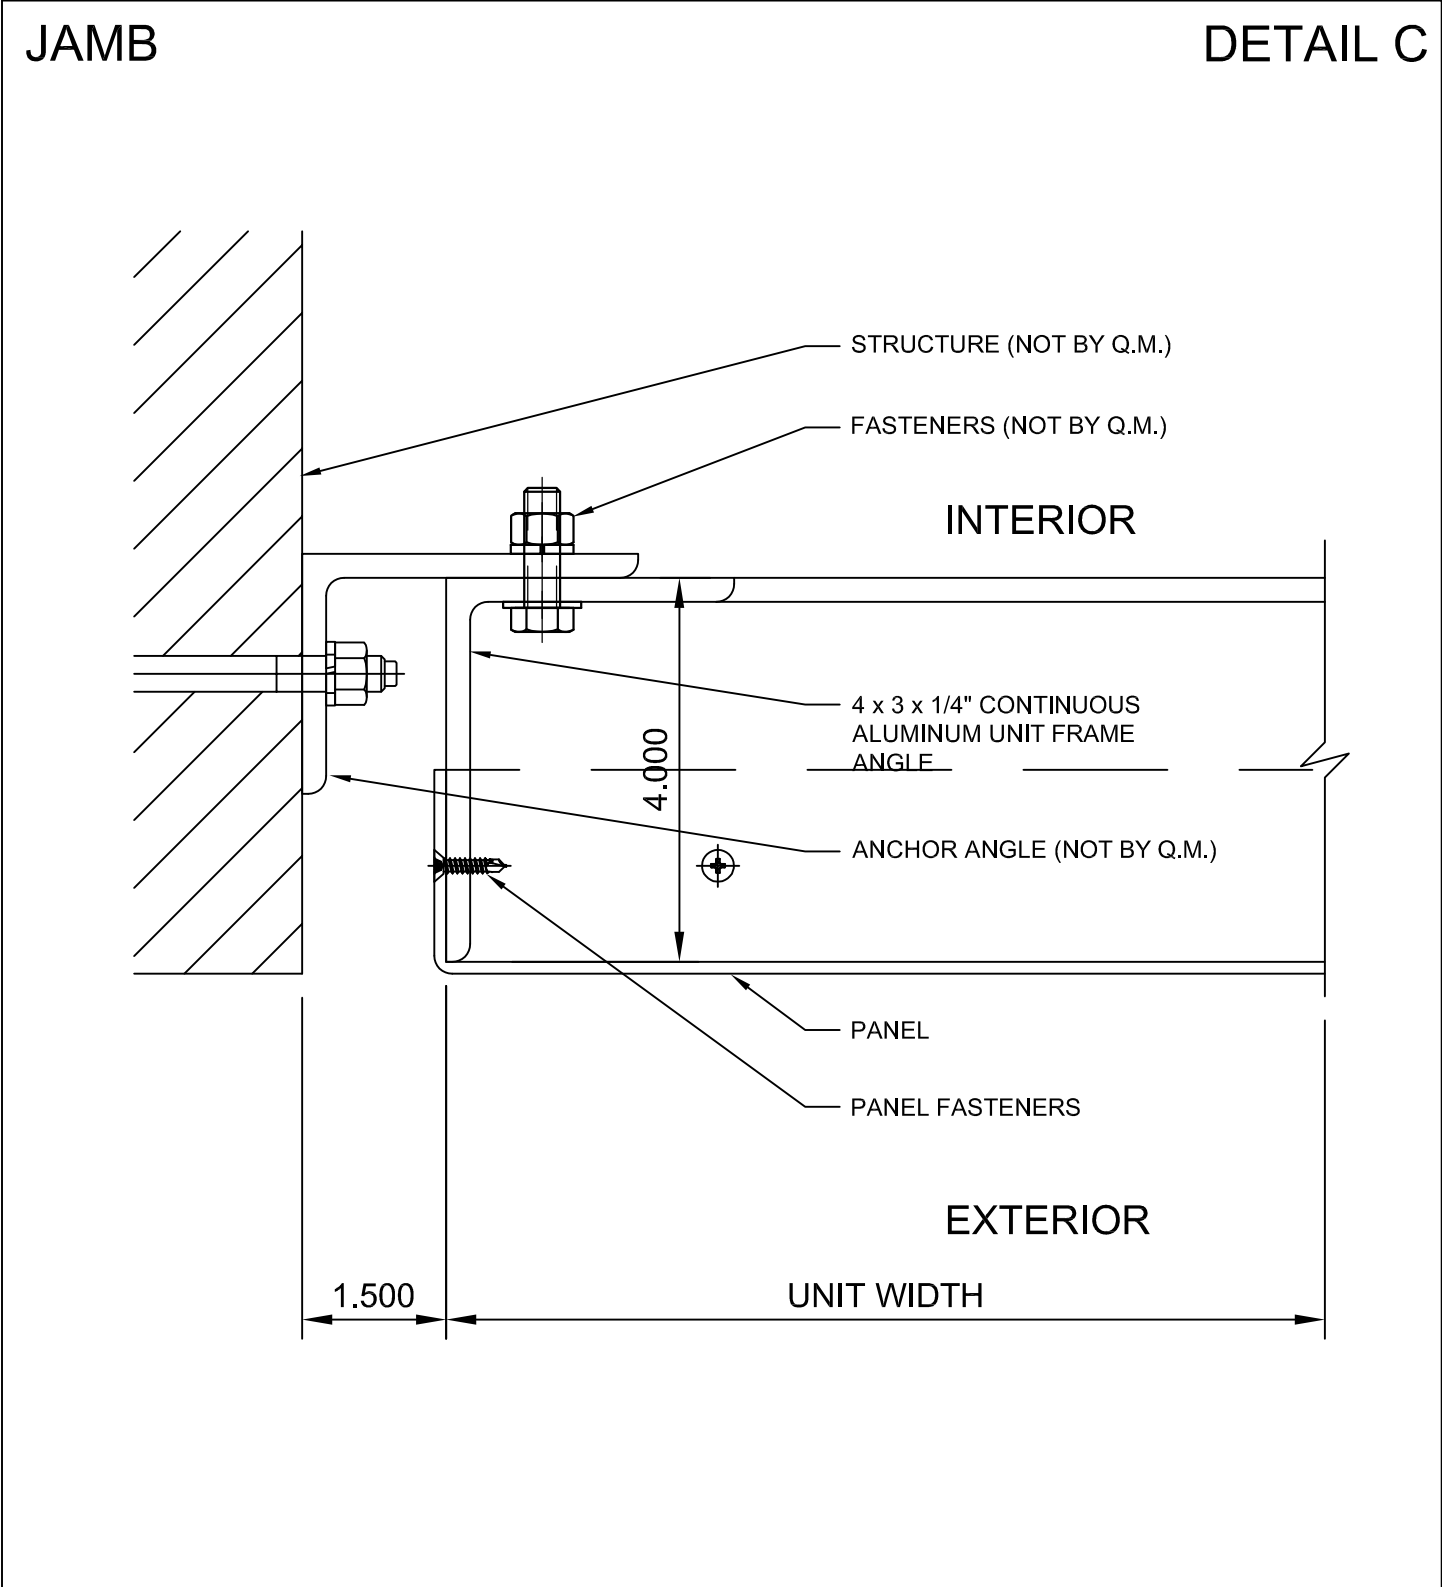

# SCREEN WALL - PERFORATED

- (A) HEAD
- (B) SILL
- (C) JAMB
- (D) INTERMEDIATE VERTICAL
- (E) SCREEN COMPONENTS

HEAD

DETAIL A

INTERMEDIATE VERTICAL

DETAIL D

## SCREEN COMPONENTS

### FRAME SHAPES

Round Holes on  
Straight Centers

Bar Frame come in  
2", 3", 4", 5", 6", 8"

Round Holes on  
Staggered Centers

Angle Frame come in  
2" x 4", 1 1/2" x 6", 2" x 6",  
2" x 8" & 2" x 10"

Square Holes on  
Straight Centers

Rectangular Frame come in  
1 3/4" x 3", 1 3/4" x 4", 2" x 4",  
1 1/2" x 6", 2" x 6" & 2" x 8"

Round Slot on  
Staggered Centers

Custom Pattern