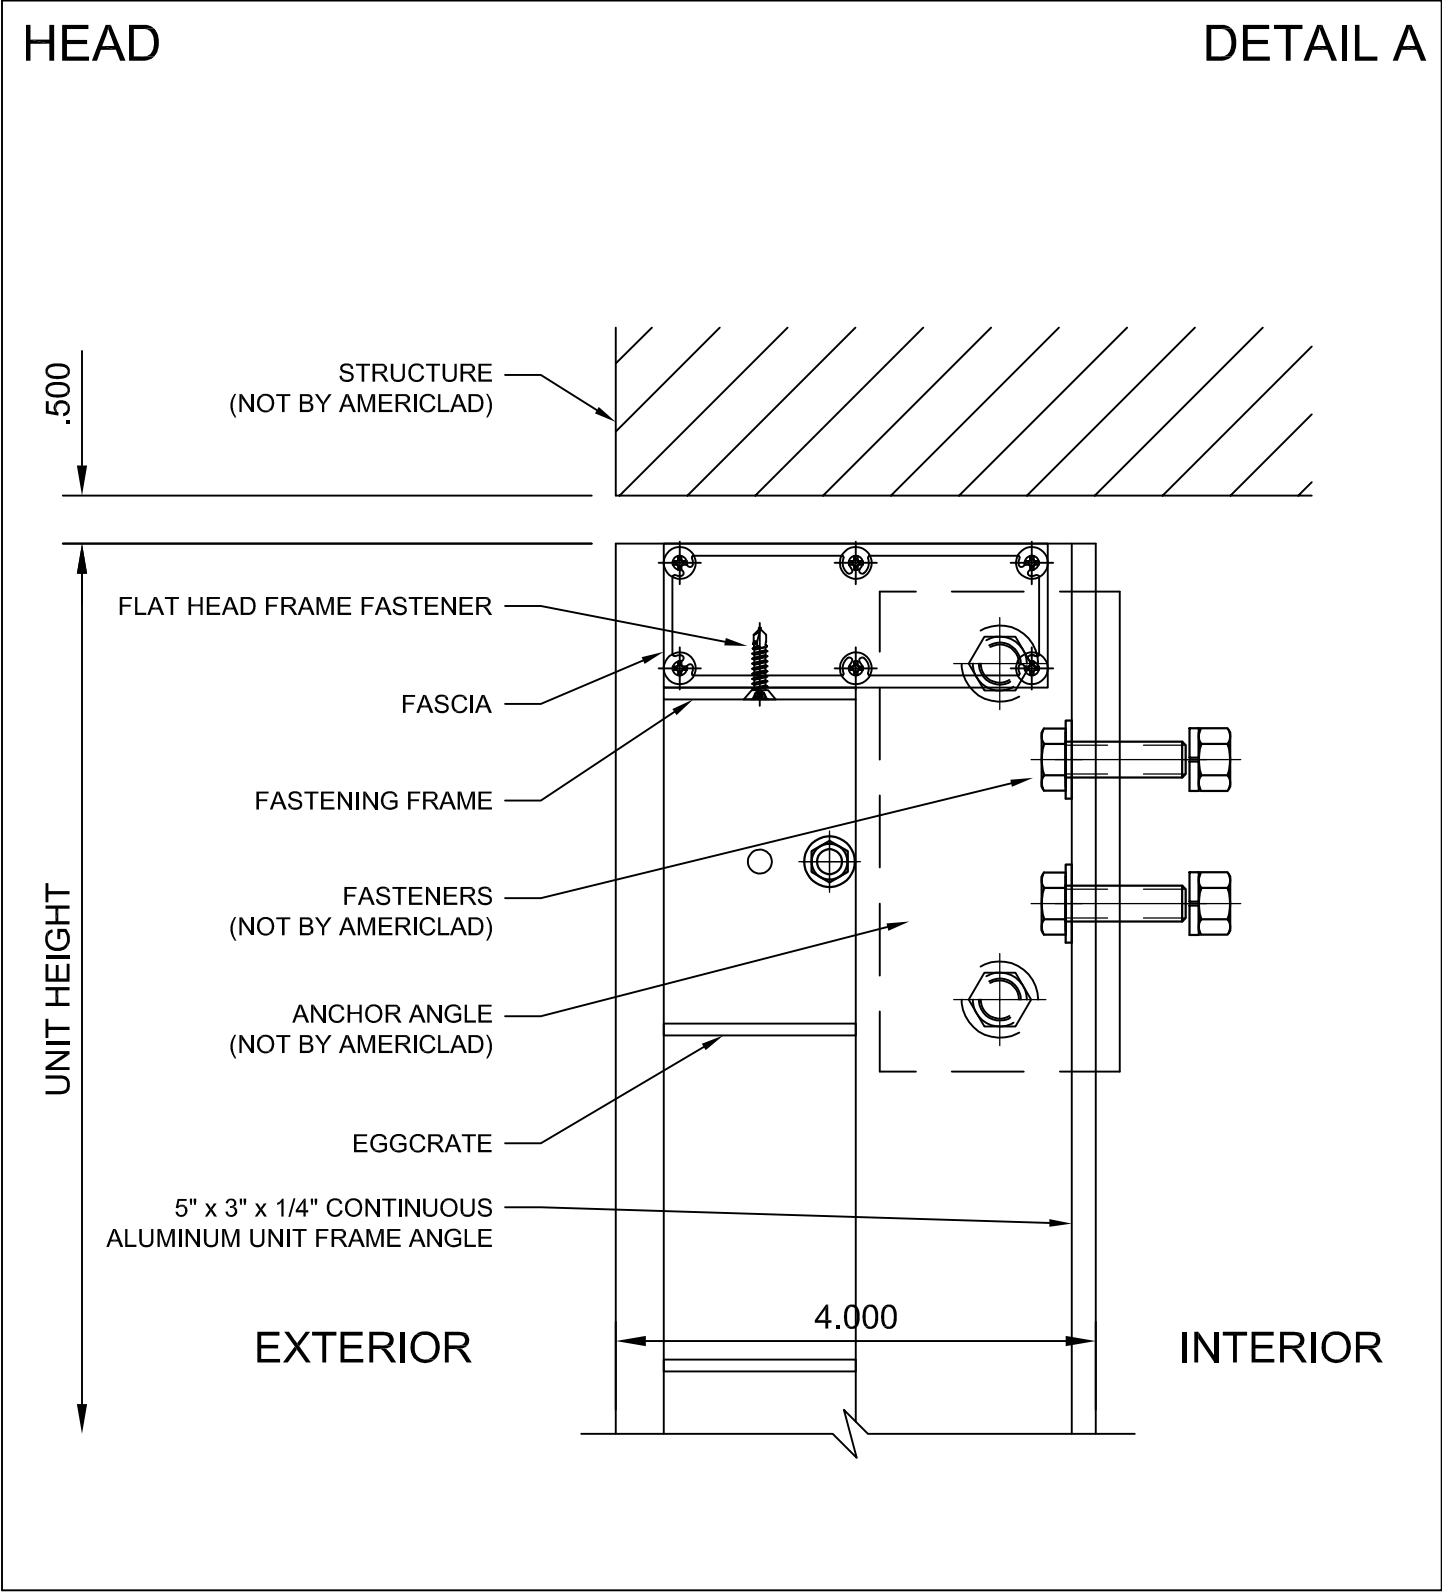

HEAD

DETAIL A

COPYRIGHT AMERICLAD, LLC