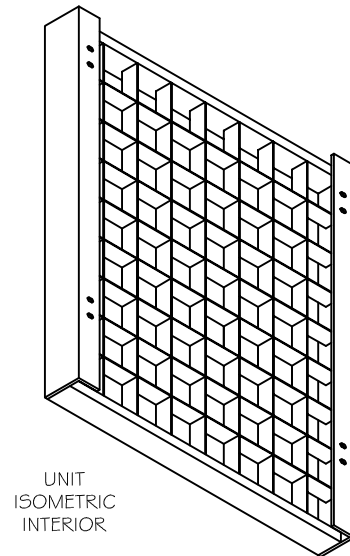

# SCREEN WALL - EGGCRATE

- (A) HEAD
- (B) SILL
- (C) JAMB
- (D) INTERMEDIATE VERTICAL
- (E) SCREEN COMPONENTS

## HEAD

### STANDARD FASCIA

"D" fascias come in 4", 6", 8" and 10"

Round fascias come in 2 1/4" or 3 3/4" and 5 5/8" dia. custom sizes are also available upon request.

Rectangular fascias come in 2" x 4", 1 1/2" x 6", 2" x 6", 2" x 8" & 2" x 10"