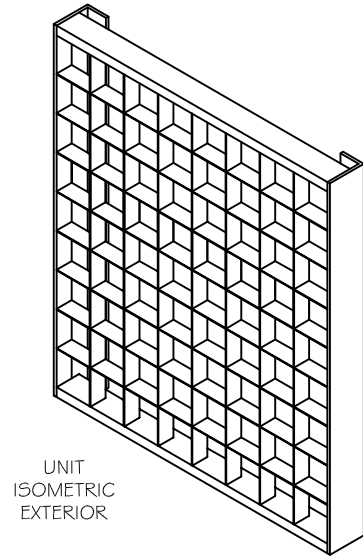

# SCREEN WALL - EGGCRATE

- (A) HEAD
- (B) SILL
- (C) JAMB
- (D) INTERMEDIATE VERTICAL
- (E) SCREEN COMPONENTS

## HEAD

### STANDARD FASCIA

"D" fascias come in 4", 6", 8" and 10"

Round fascias come in 2 1/4" or 3 3/4" and 5 5/8" dia. custom sizes are also available upon request.

Rectangular fascias come in 2" x 4", 1 1/2" x 6", 2" x 6", 2" x 8" & 2" x 10"