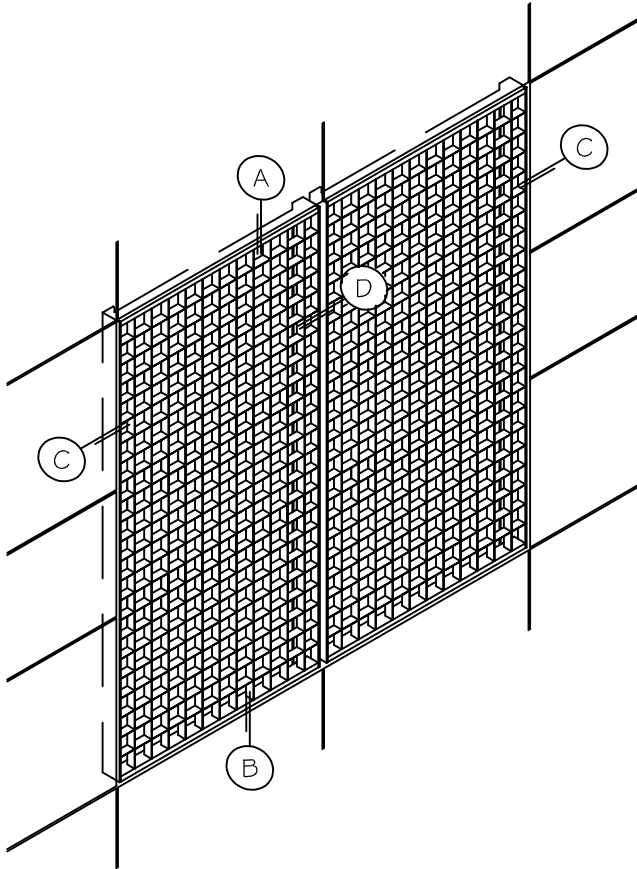

# SCREEN WALL - EGGCRATE

- (A) HEAD
- (B) SILL
- (C) JAMB
- (D) INTERMEDIATE VERTICAL
- (E) SCREEN COMPONENTS

## HEAD

### STANDARD FASCIA

"D" fascias come in 4", 6", 8" and 10"

Round fascias come in 2 1/4" or 3 3/4" and 5 5/8" dia. custom sizes are also available upon request.

Rectangular fascias come in 2" x 4", 1 1/2" x 6", 2" x 6", 2" x 8" & 2" x 10"