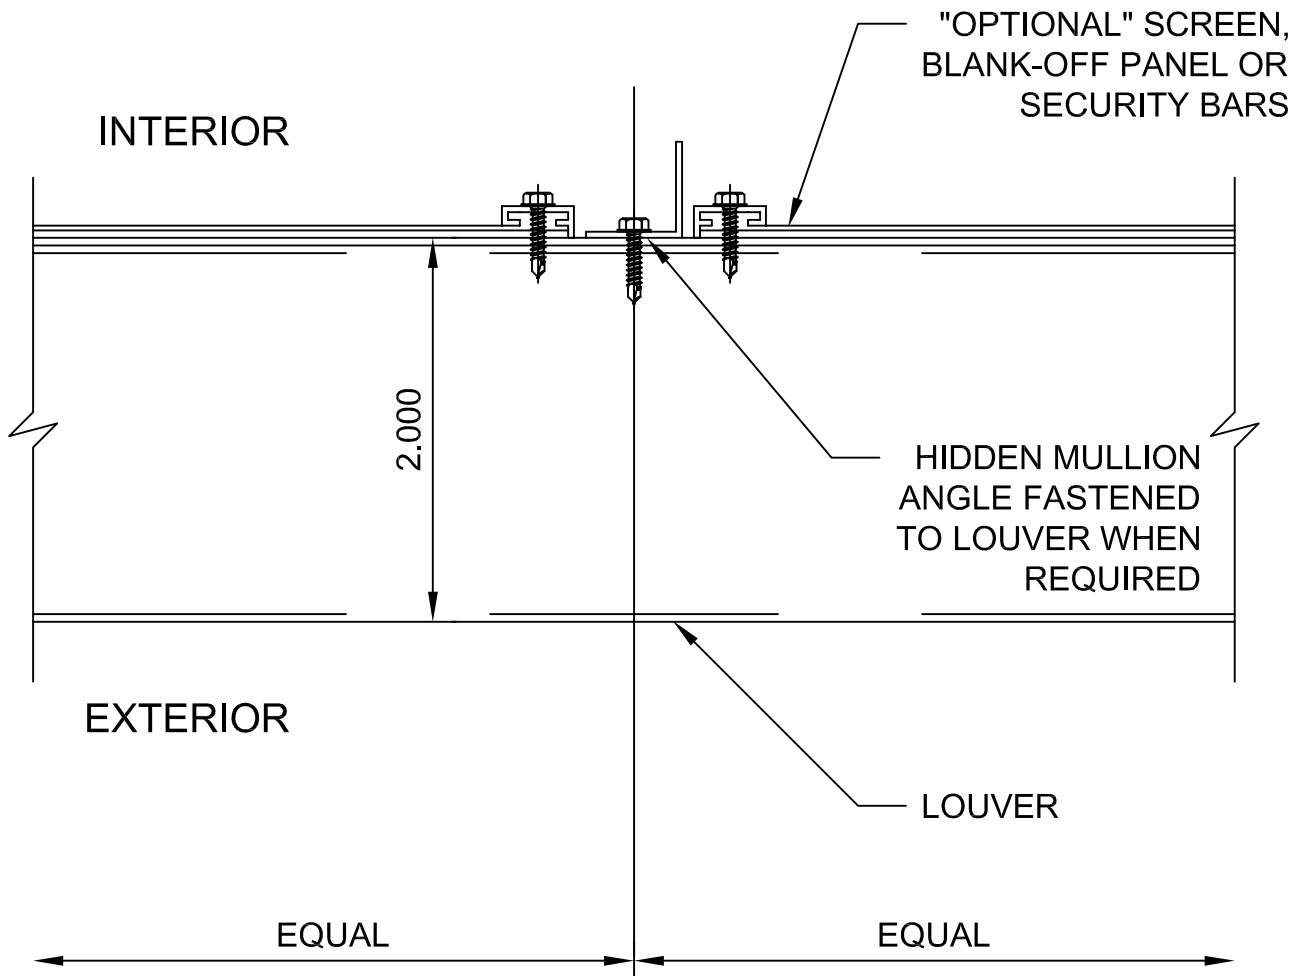

HIDDEN MULLION

DETAIL D