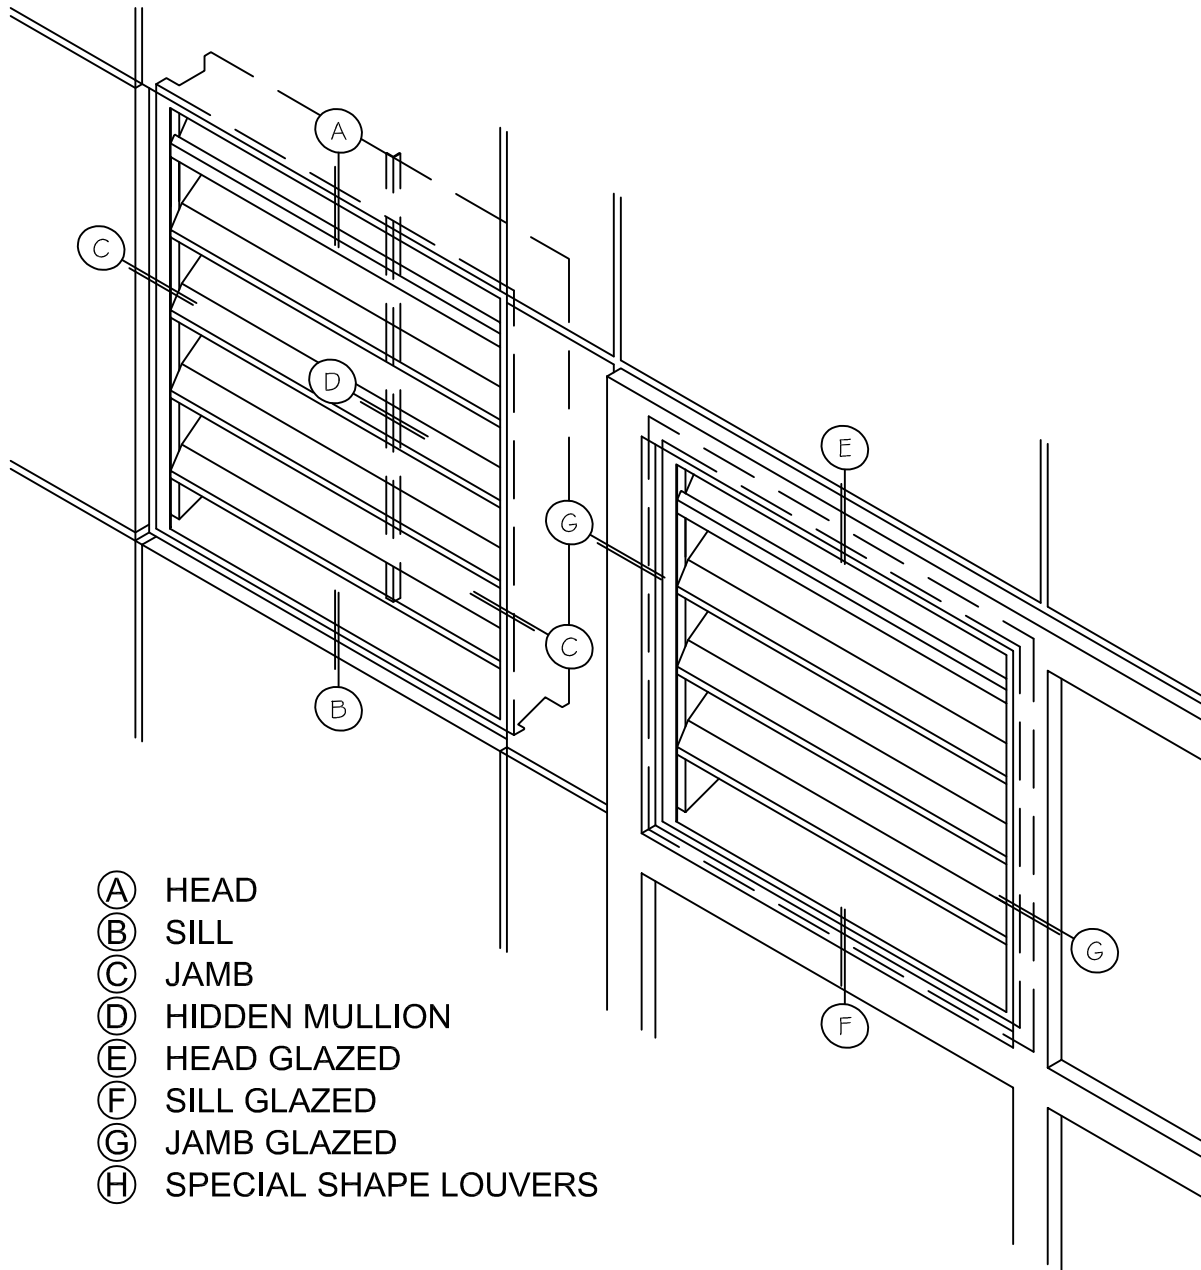

**LOUVER - 2 INCH DRAINAGE W/ CHANNEL**

- (A) HEAD
- (B) SILL
- (C) JAMB
- (D) HIDDEN MULLION
- (E) HEAD GLAZED
- (F) SILL GLAZED
- (G) JAMB GLAZED
- (H) SPECIAL SHAPE LOUVERS

COPYRIGHT AMERICLAD, LLC

COPYRIGHT AMERICLAD, LLC