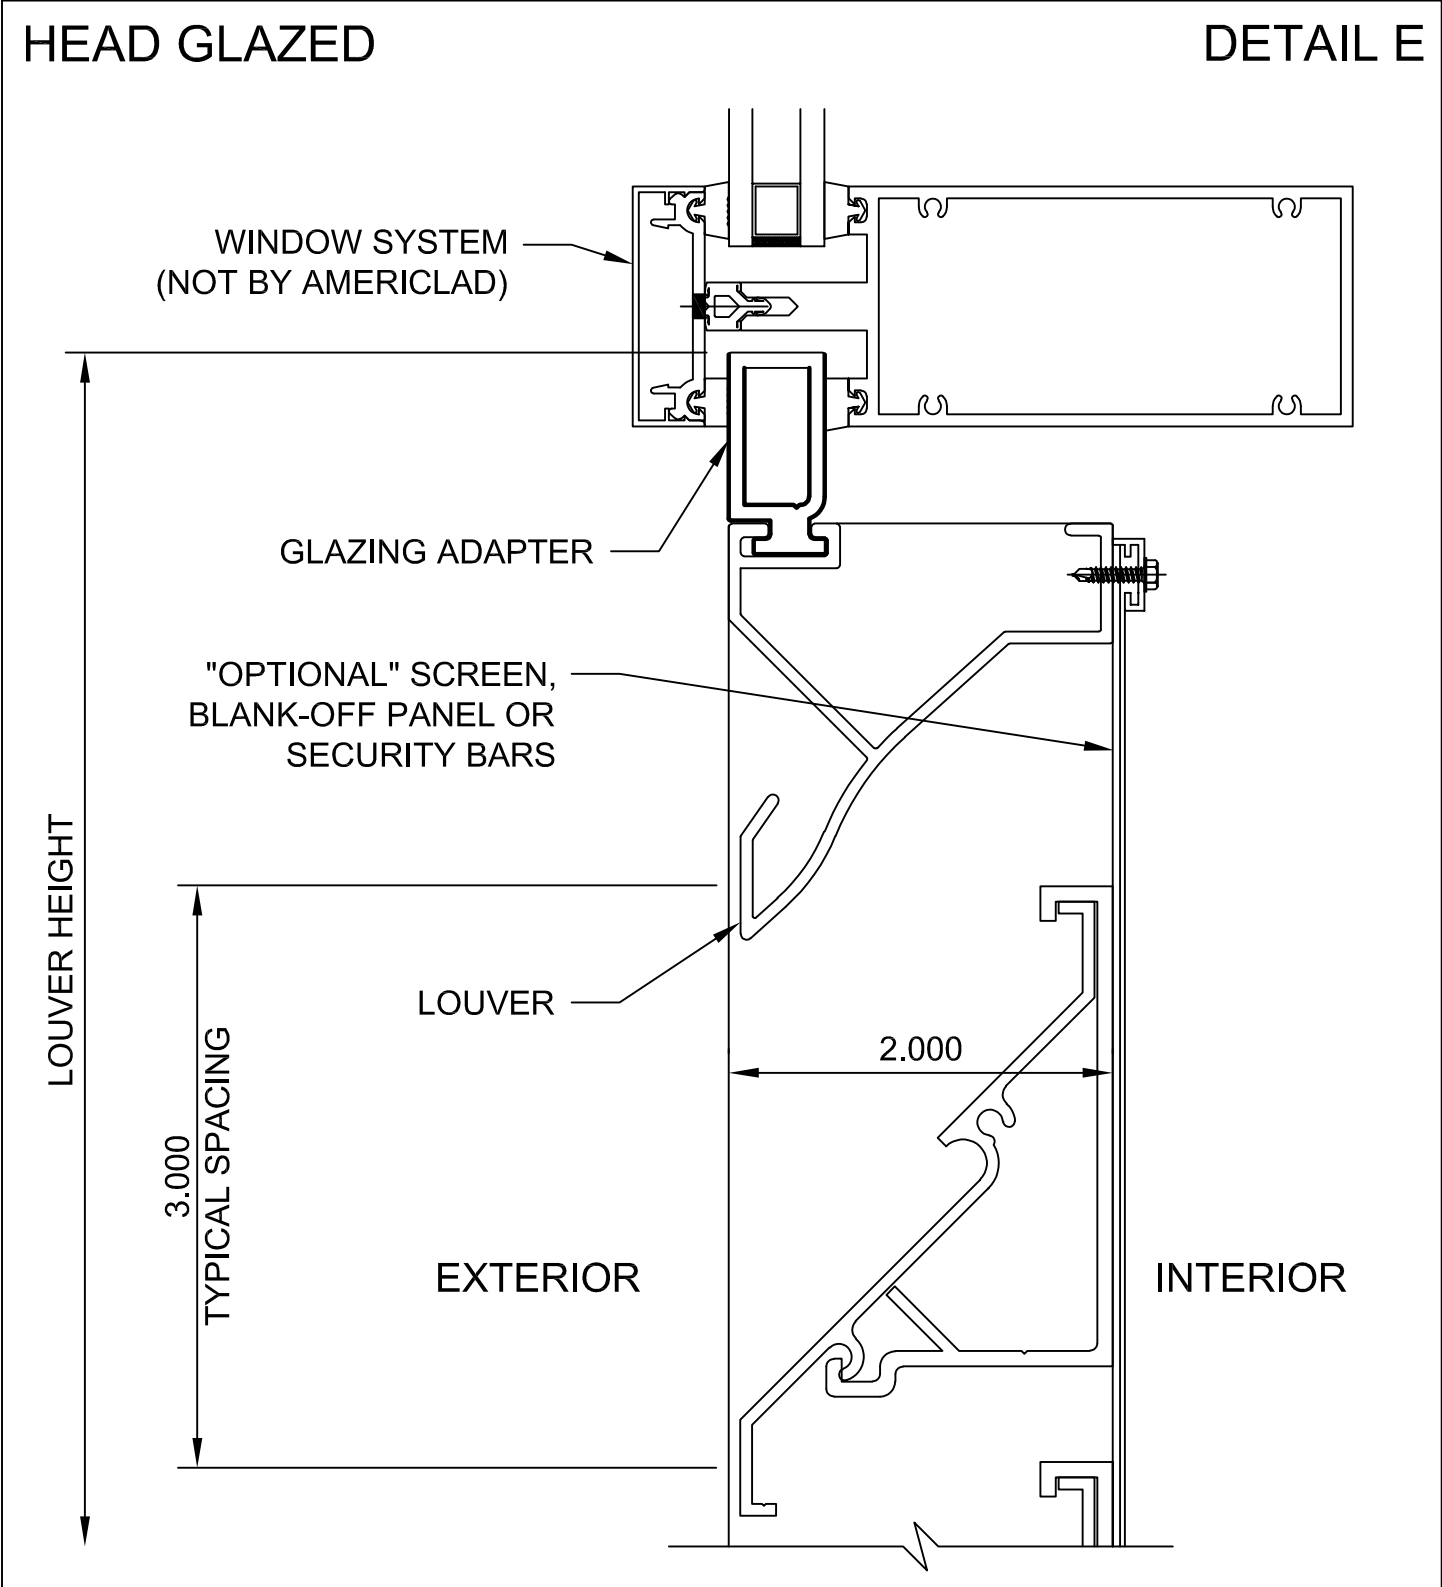

HEAD GLAZED

DETAIL E

COPYRIGHT AMERICLAD, LLC