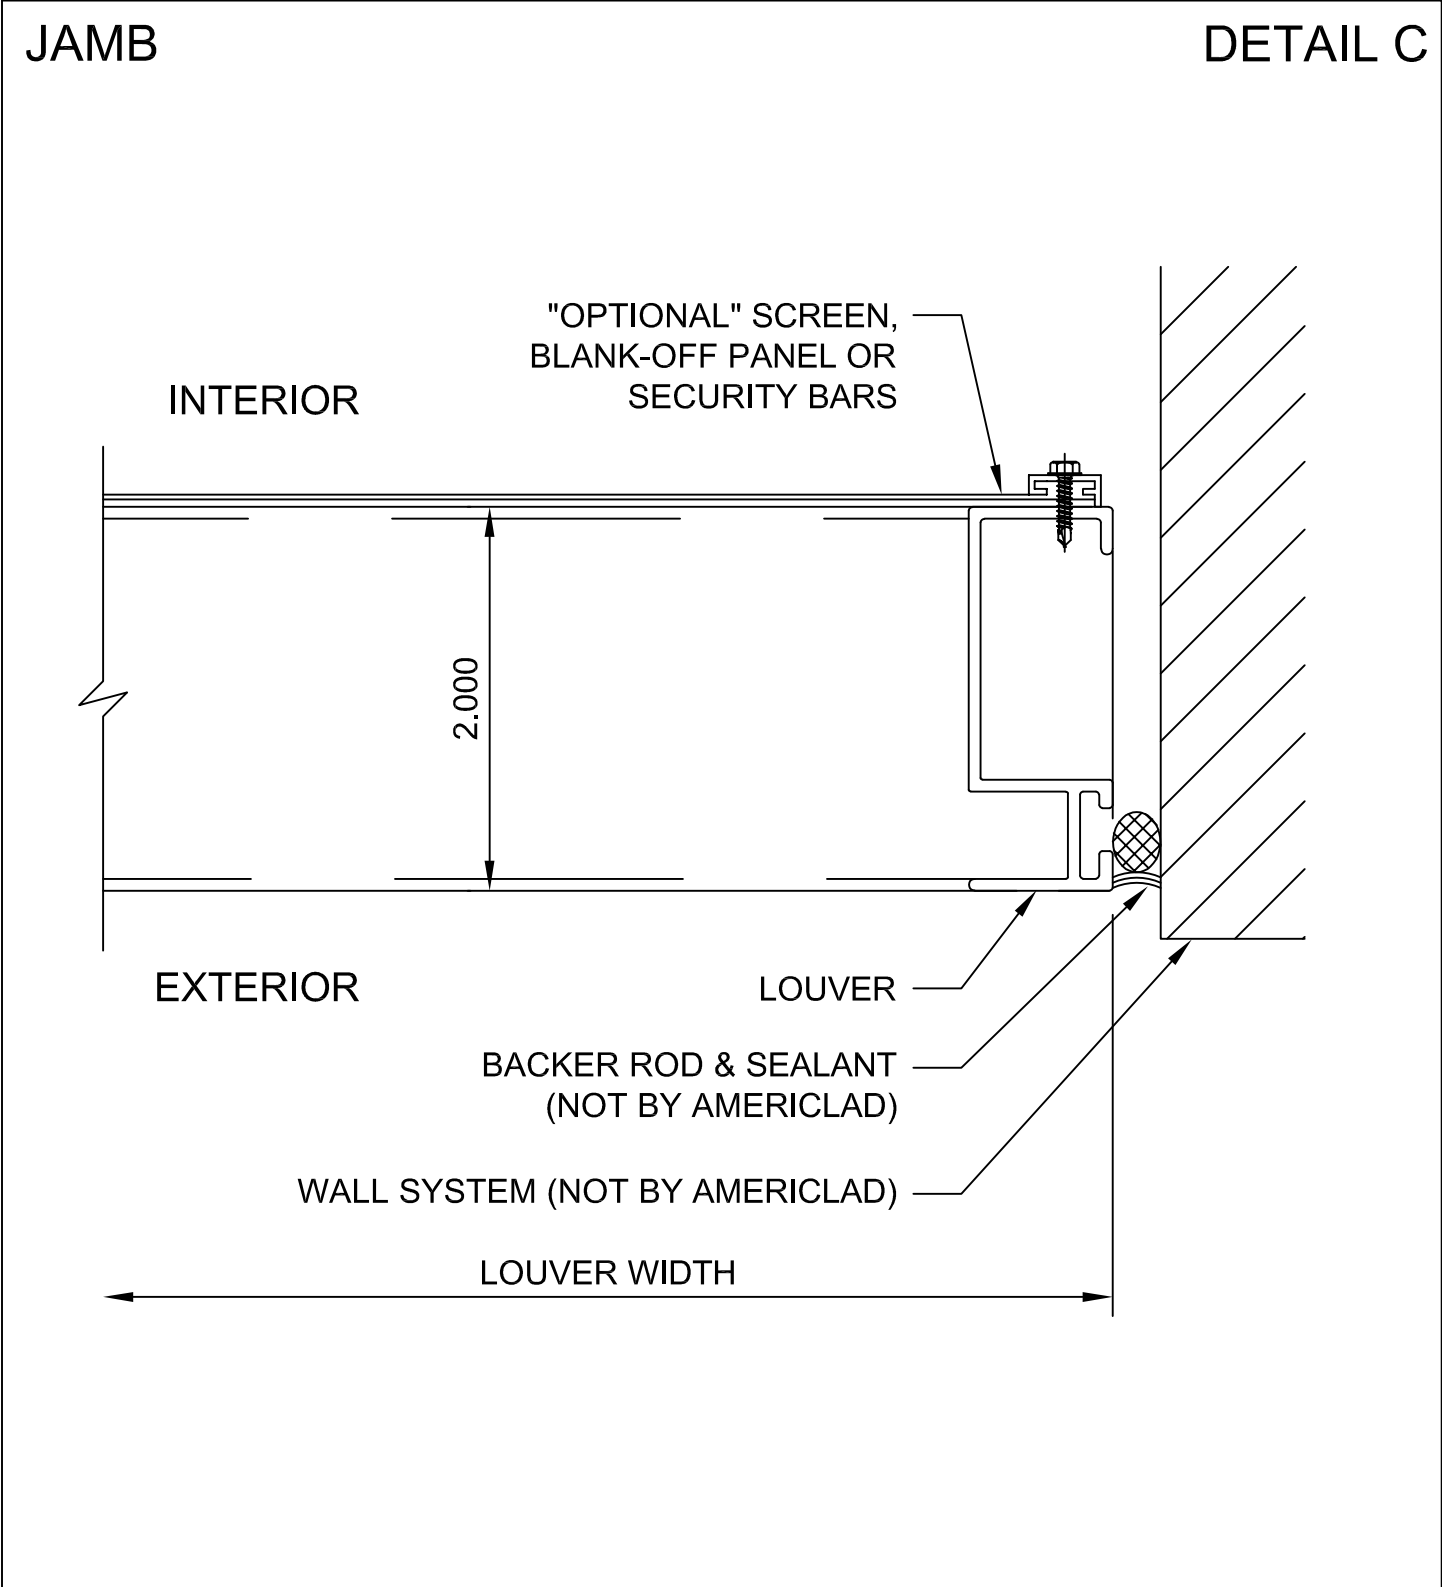

**LOUVER - 2 INCH DRAINAGE W/ CHANNEL**

- (A) HEAD
- (B) SILL
- (C) JAMB
- (D) HIDDEN MULLION
- (E) HEAD GLAZED
- (F) SILL GLAZED
- (G) JAMB GLAZED
- (H) SPECIAL SHAPE LOUVERS

COPYRIGHT AMERICLAD, LLC

COPYRIGHT AMERICLAD, LLC