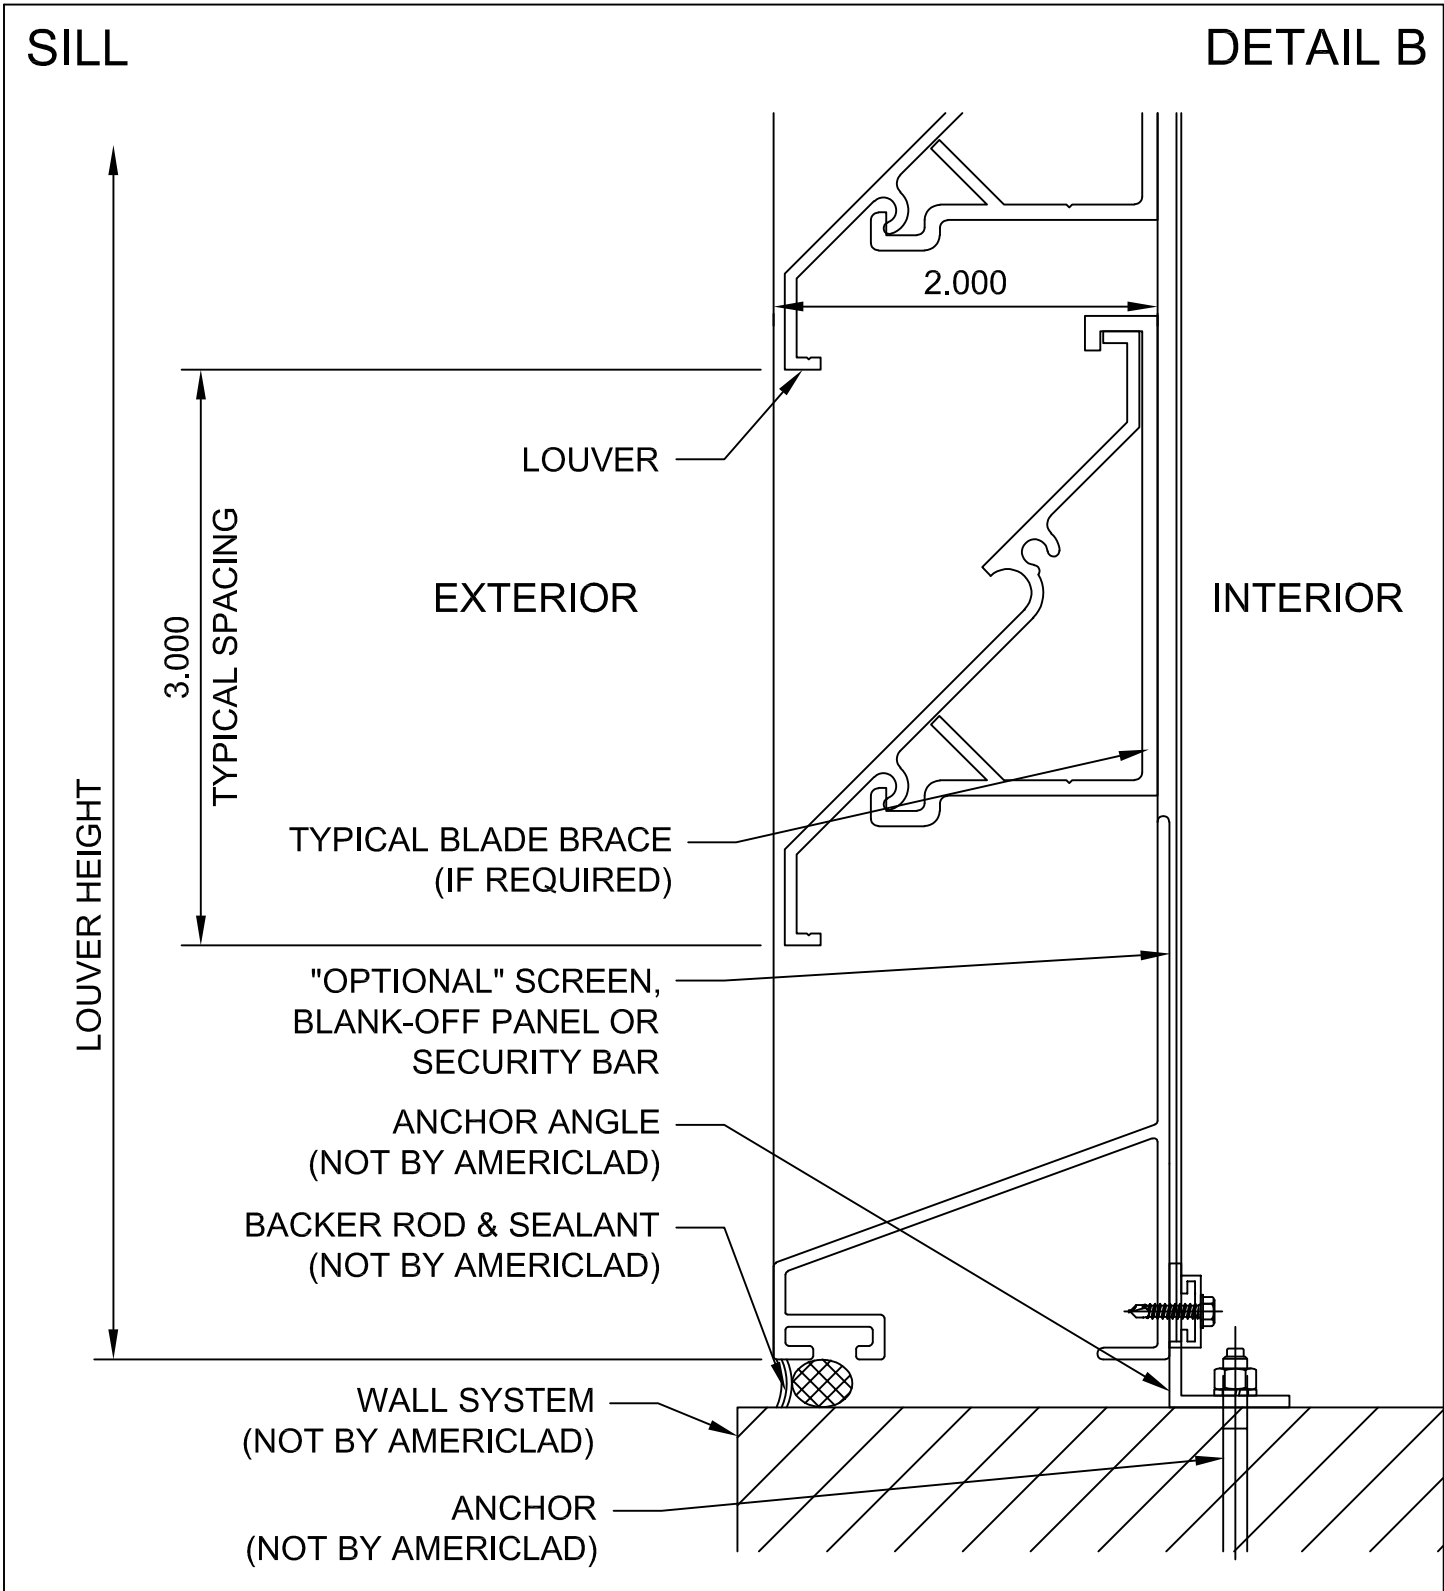

**LOUVER - 2 INCH DRAINAGE W/ CHANNEL**

- (A) HEAD
- (B) SILL
- (C) JAMB
- (D) HIDDEN MULLION
- (E) HEAD GLAZED
- (F) SILL GLAZED
- (G) JAMB GLAZED
- (H) SPECIAL SHAPE LOUVERS

COPYRIGHT AMERICLAD, LLC

COPYRIGHT AMERICLAD, LLC