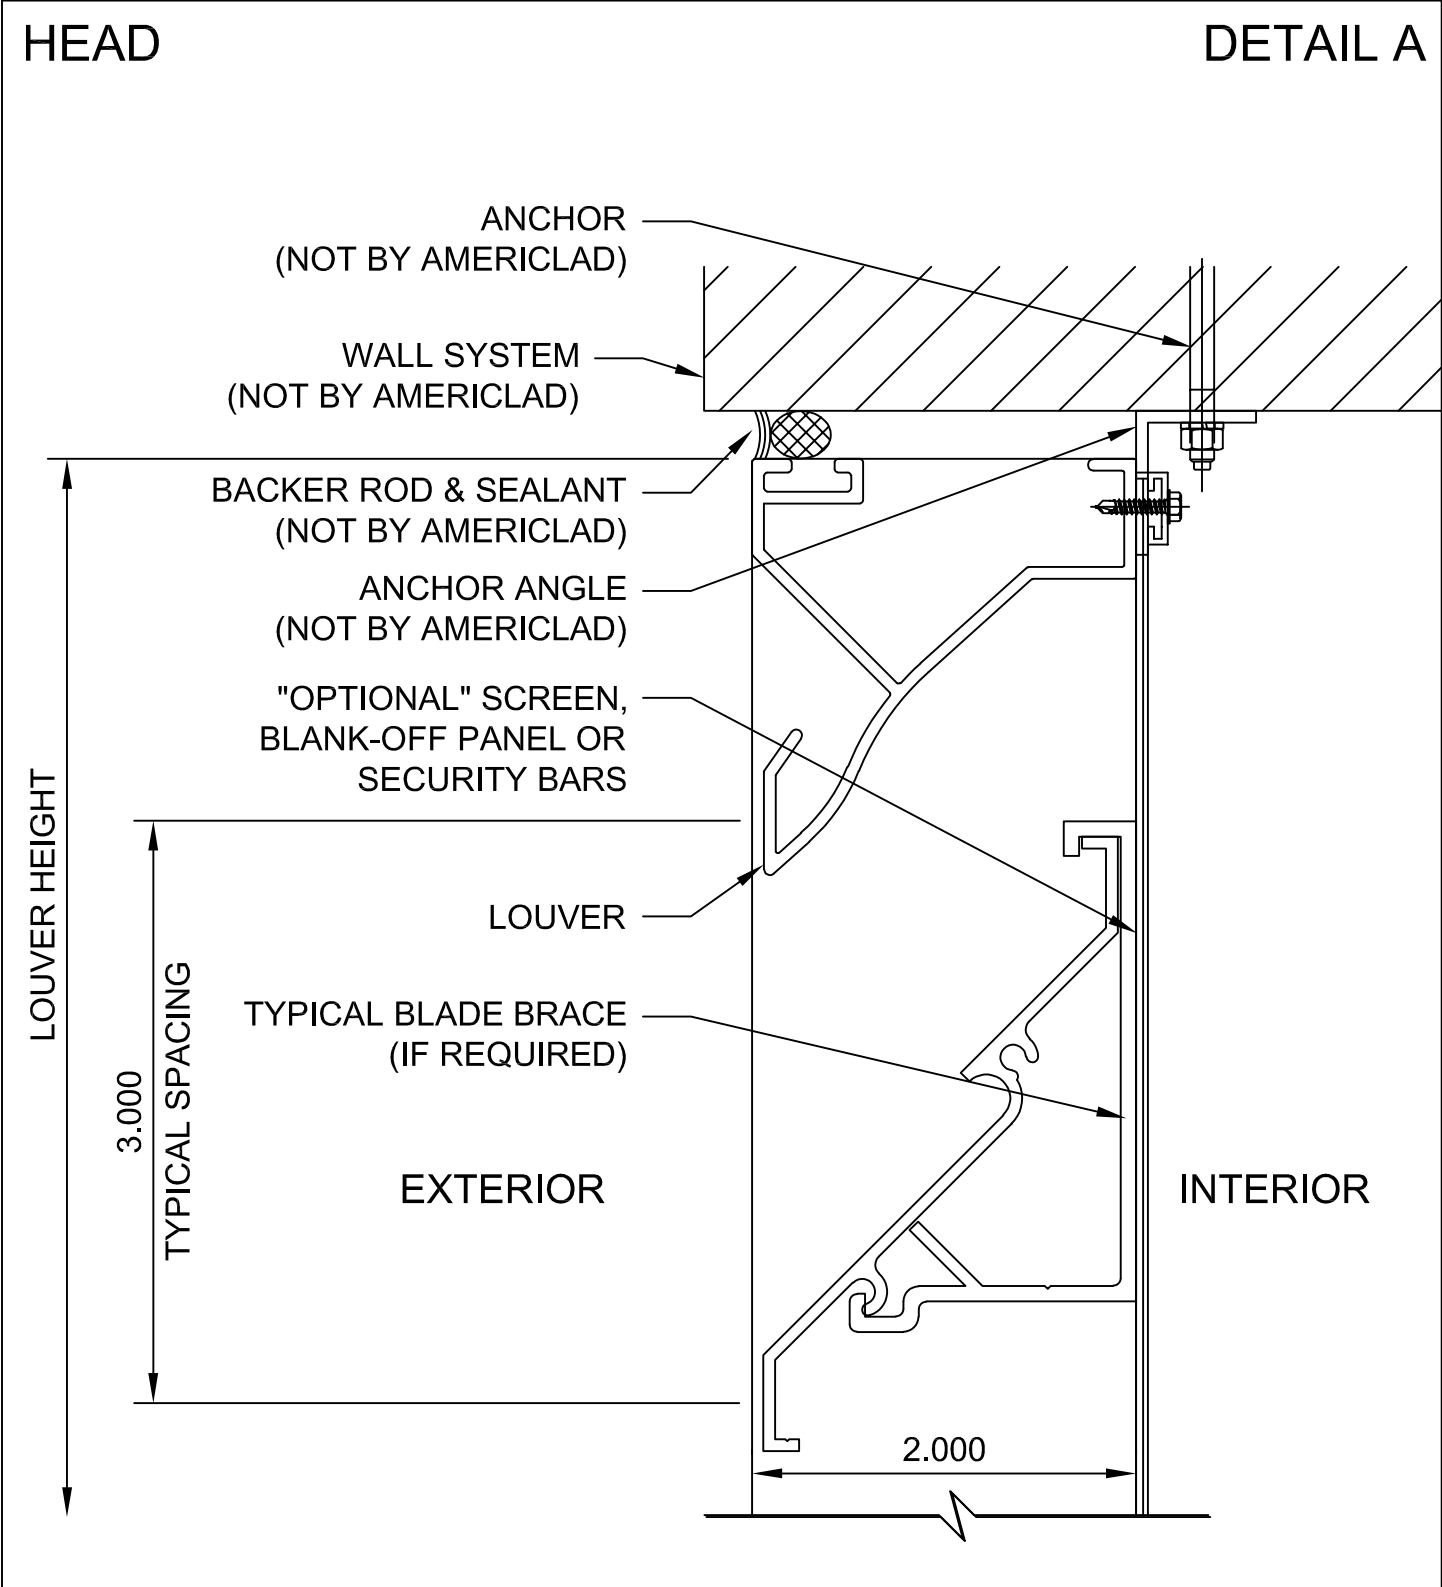

**LOUVER - 2 INCH DRAINAGE W/ CHANNEL**

- (A) HEAD
- (B) SILL
- (C) JAMB
- (D) HIDDEN MULLION
- (E) HEAD GLAZED
- (F) SILL GLAZED
- (G) JAMB GLAZED
- (H) SPECIAL SHAPE LOUVERS

COPYRIGHT AMERICLAD, LLC

COPYRIGHT AMERICLAD, LLC