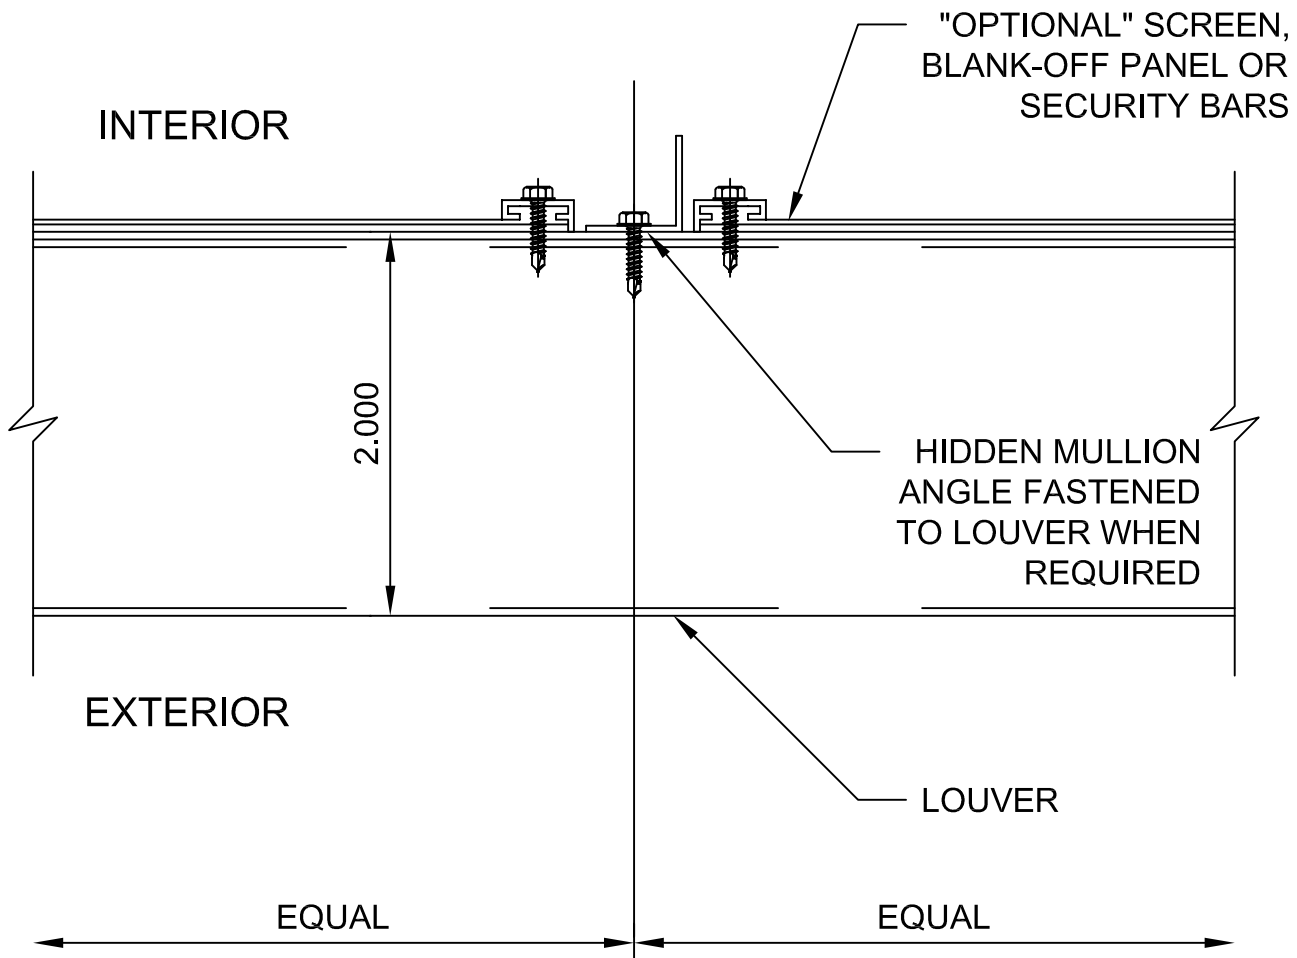

LOUVER - 2 INCH W/ FLANGE

- (A) HEAD
- (B) SILL
- (C) JAMB
- (D) HIDDEN MULLION
- (E) SPECIAL SHAPE LOUVERS

COPYRIGHT AMERICLAD, LLC

COPYRIGHT AMERICLAD, LLC

HIDDEN MULLION

DETAIL D

SPECIAL SHAPE LOUVERS

DETAIL E