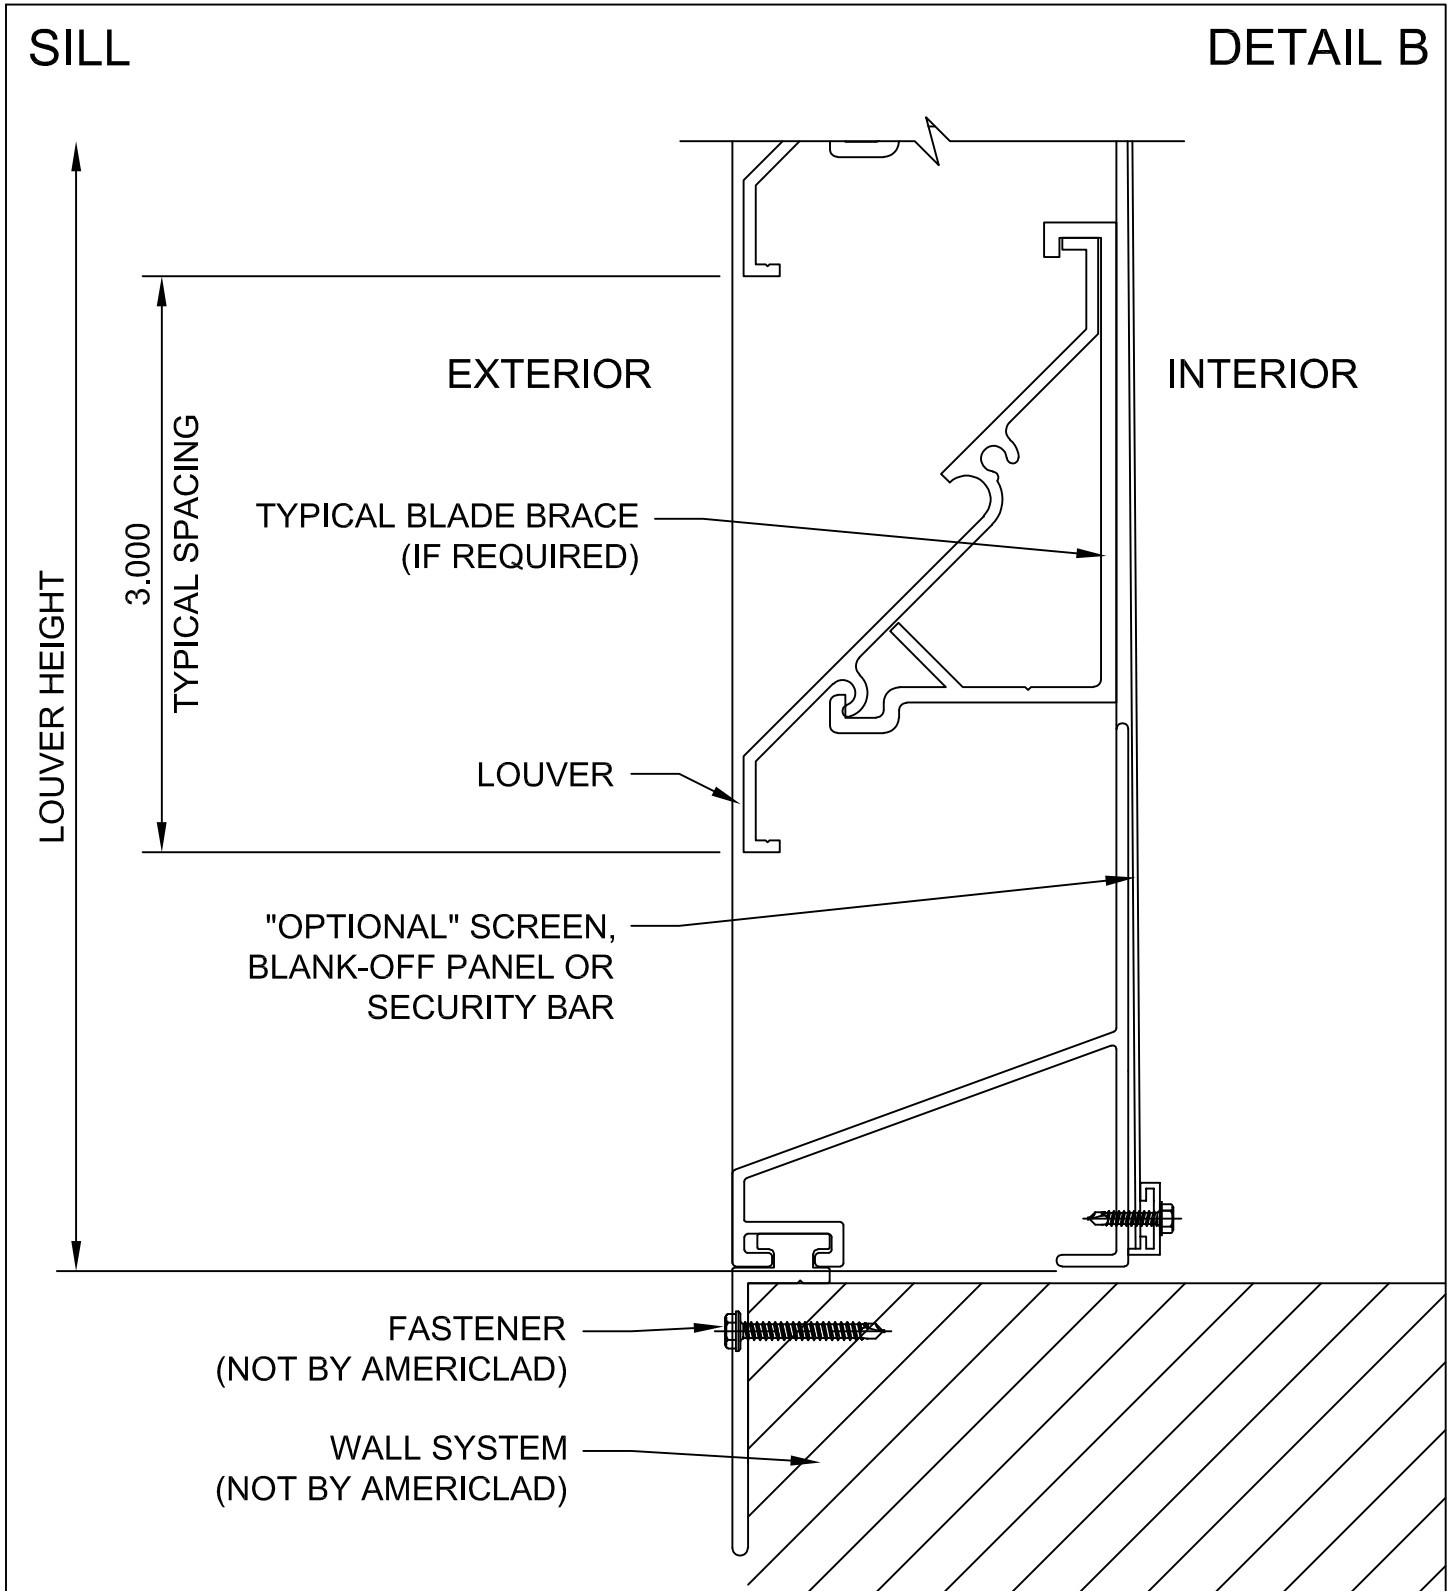

LOUVER - 2 INCH W/ FLANGE

- (A) HEAD
- (B) SILL
- (C) JAMB
- (D) HIDDEN MULLION
- (E) SPECIAL SHAPE LOUVERS

COPYRIGHT AMERICLAD, LLC

COPYRIGHT AMERICLAD, LLC

HIDDEN MULLION

DETAIL D

SPECIAL SHAPE LOUVERS

DETAIL E