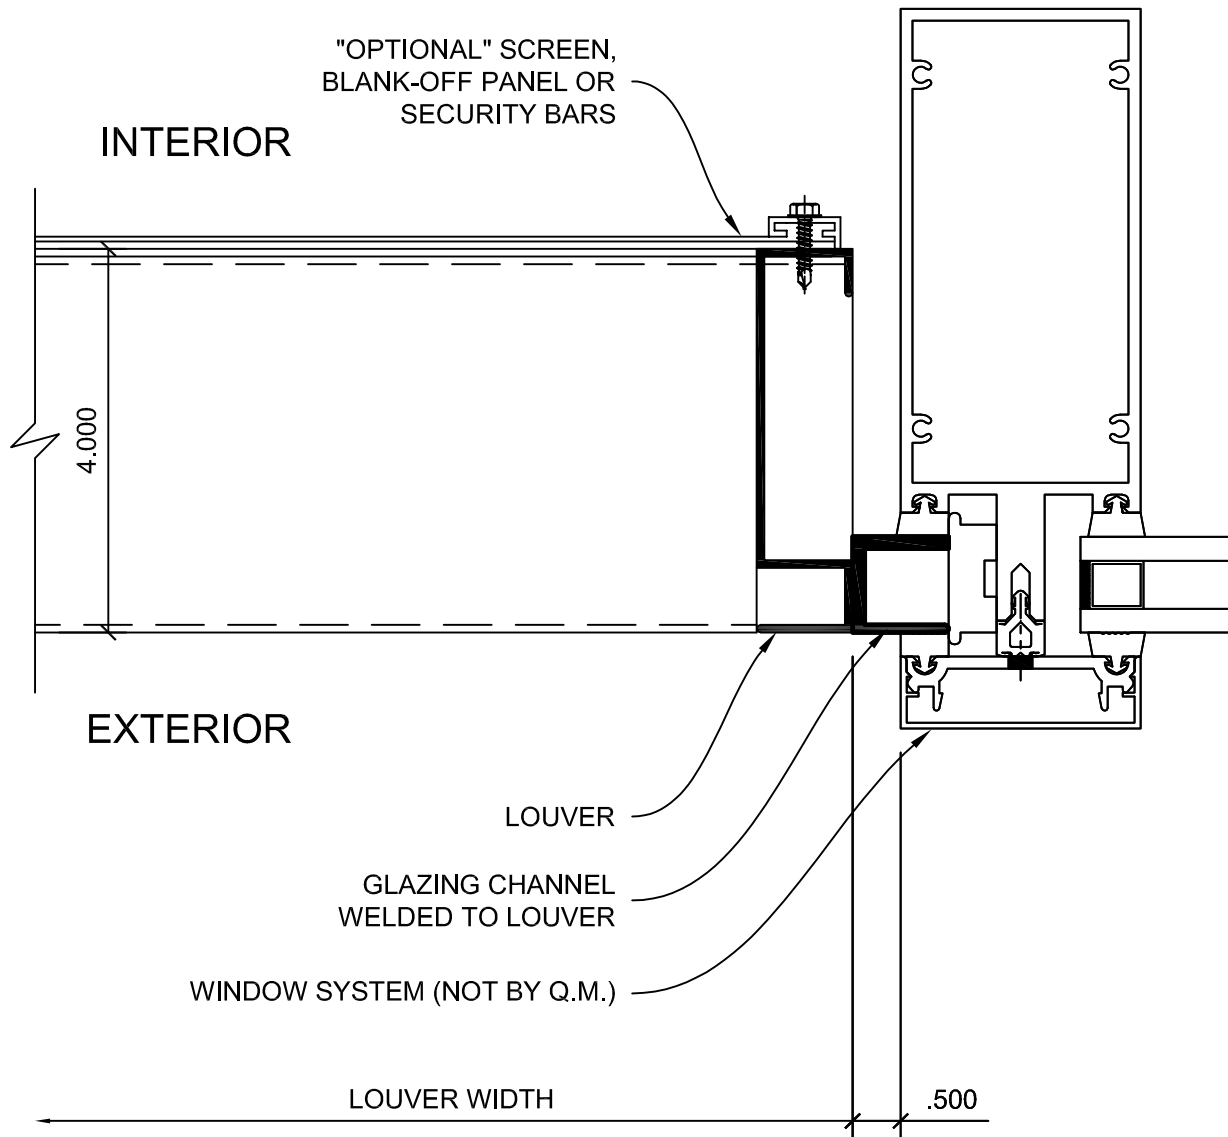

## LOUVER - 4 INCH DRAINAGE W/ CHANNEL

- (A) HEAD
- (B) SILL
- (C) JAMB
- (D) HIDDEN MULLION
- (E) HEAD GLAZED
- (F) SILL GLAZED
- (G) JAMB GLAZED
- (H) SPECIAL SHAPE LOUVERS

HEAD

DETAIL A

**SILL**

**DETAIL B**

DETAIL G

**SPECIAL SHAPE LOUVERS**

**DETAIL H**