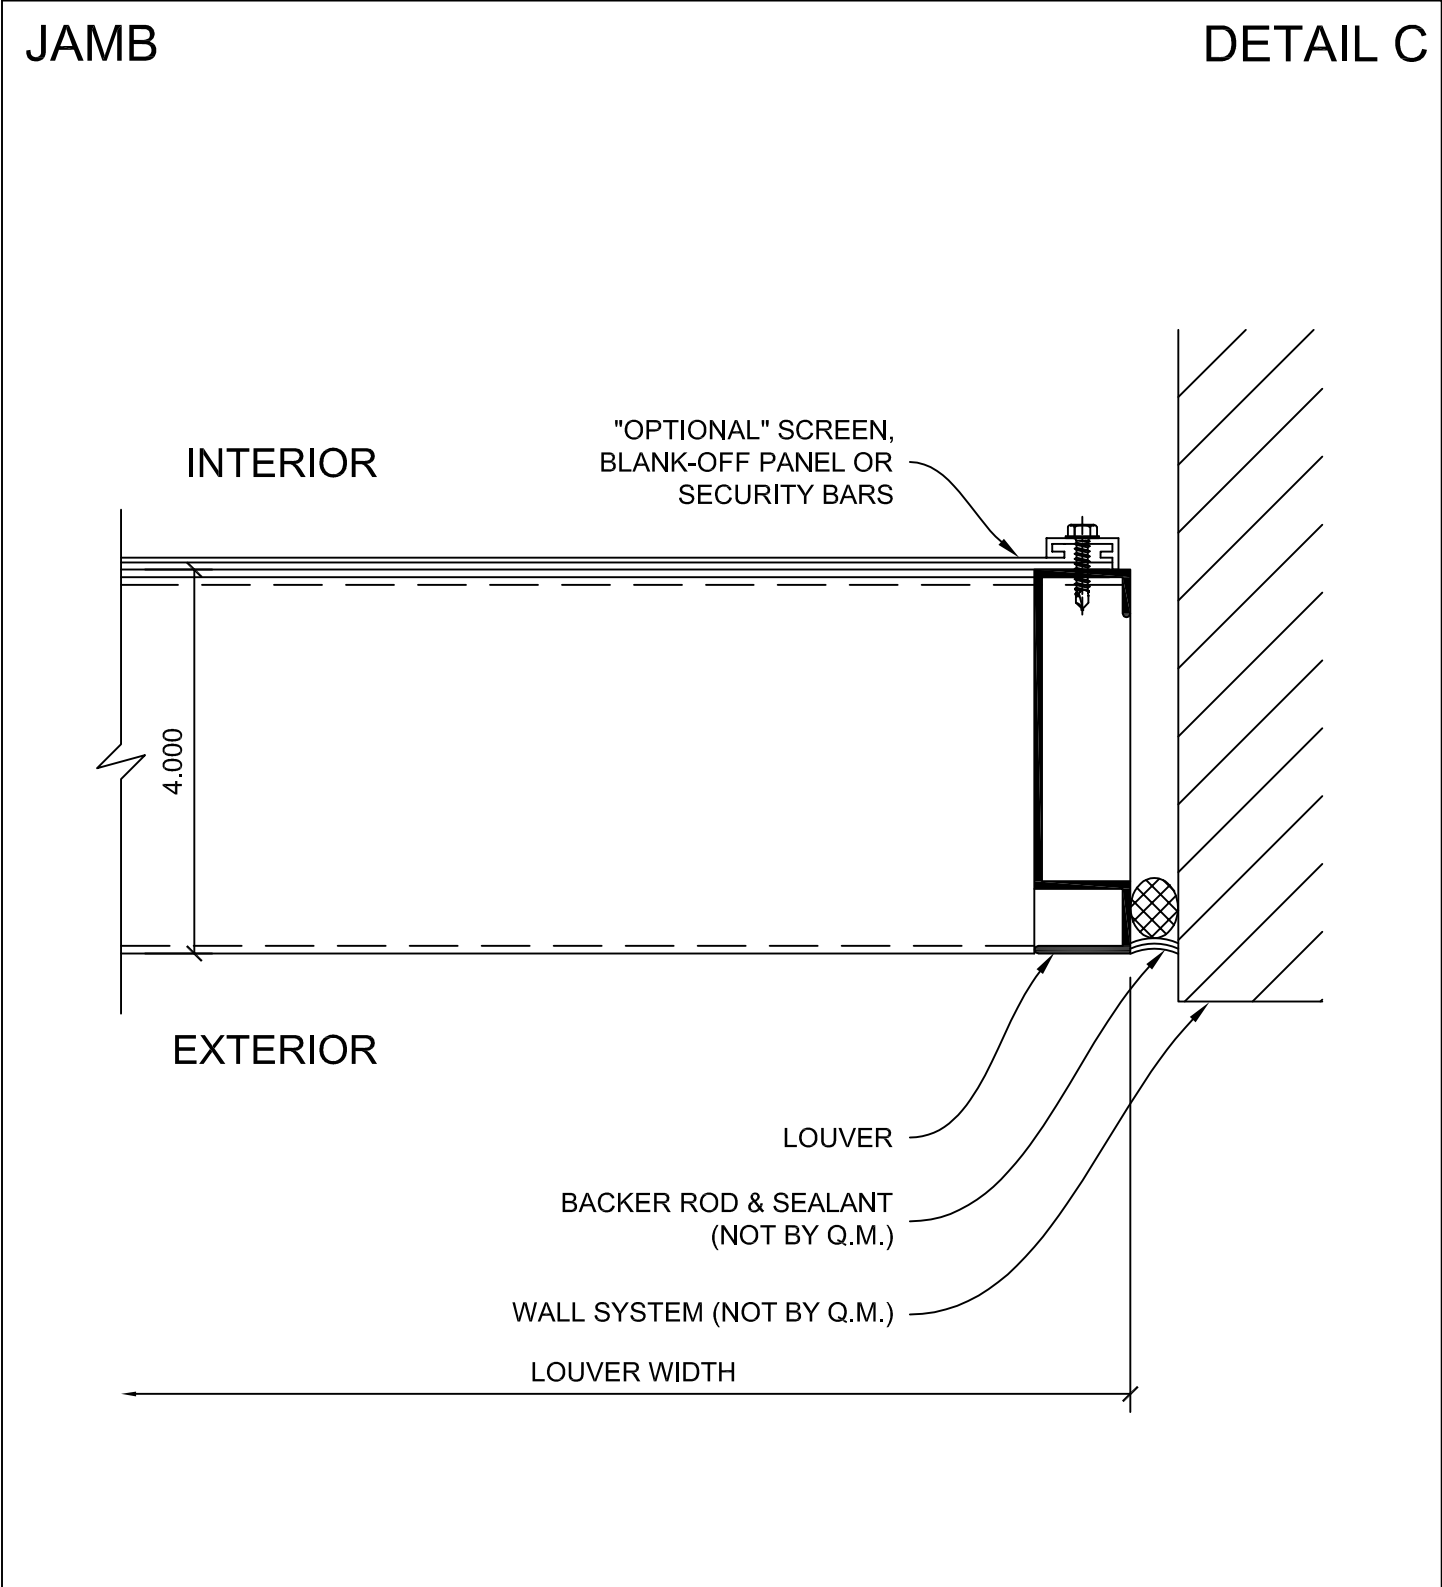

## LOUVER - 4 INCH DRAINAGE W/ CHANNEL

- (A) HEAD
- (B) SILL
- (C) JAMB
- (D) HIDDEN MULLION
- (E) HEAD GLAZED
- (F) SILL GLAZED
- (G) JAMB GLAZED
- (H) SPECIAL SHAPE LOUVERS

HEAD

DETAIL A

**SILL**

**DETAIL B**

DETAIL G

**SPECIAL SHAPE LOUVERS**

**DETAIL H**