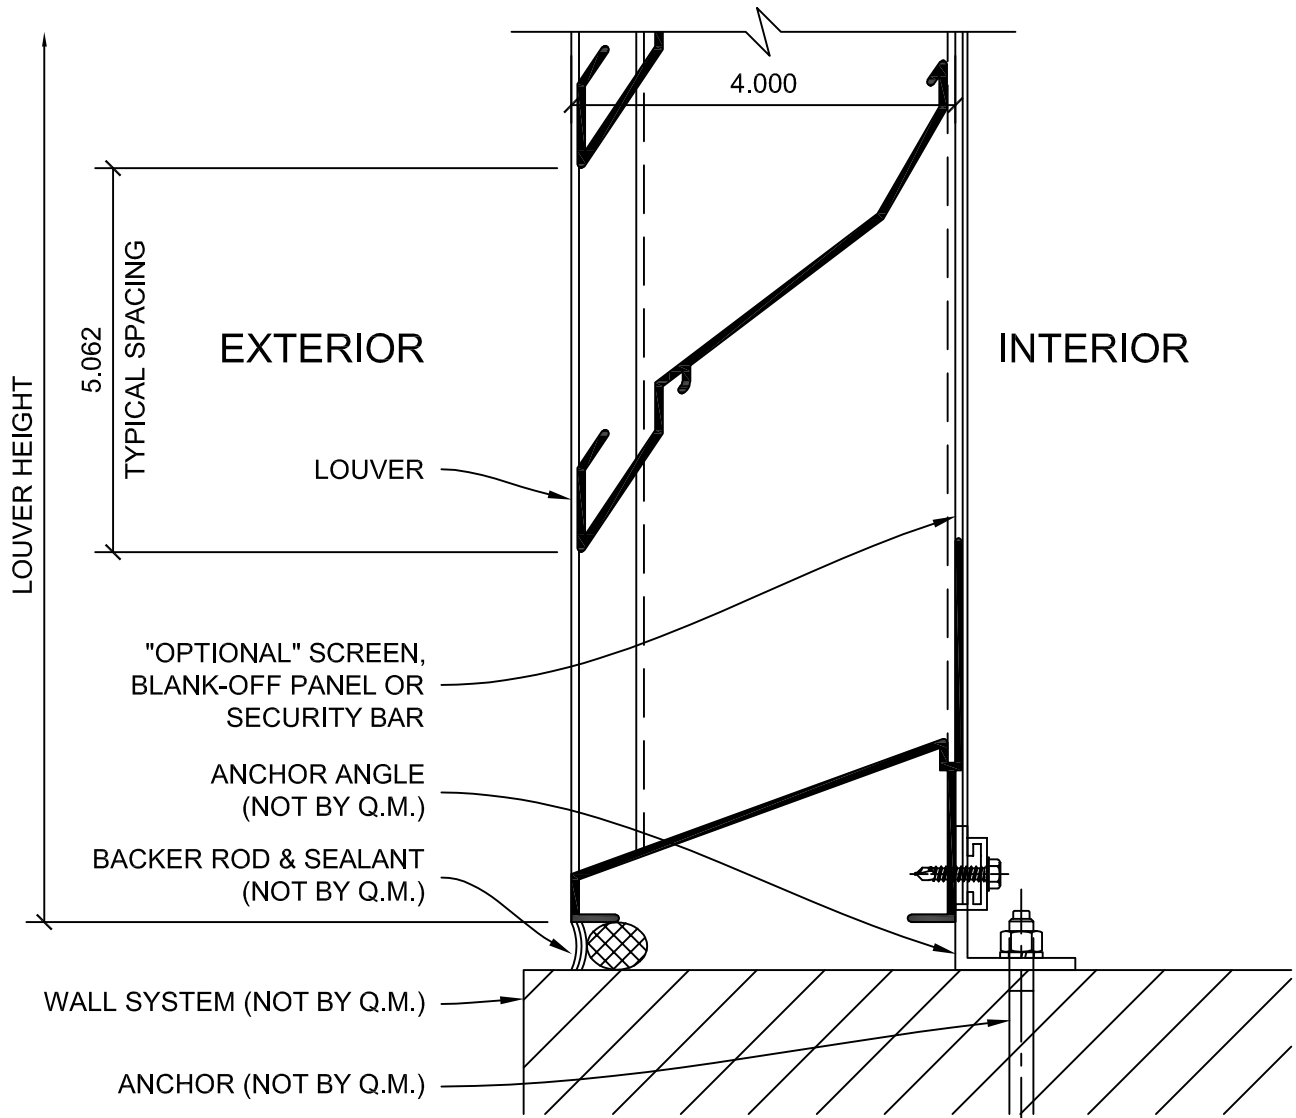

## LOUVER - 4 INCH DRAINAGE W/ CHANNEL

- (A) HEAD
- (B) SILL
- (C) JAMB
- (D) HIDDEN MULLION
- (E) HEAD GLAZED
- (F) SILL GLAZED
- (G) JAMB GLAZED
- (H) SPECIAL SHAPE LOUVERS

HEAD

DETAIL A

**SILL**

**DETAIL B**

DETAIL G

**SPECIAL SHAPE LOUVERS**

**DETAIL H**