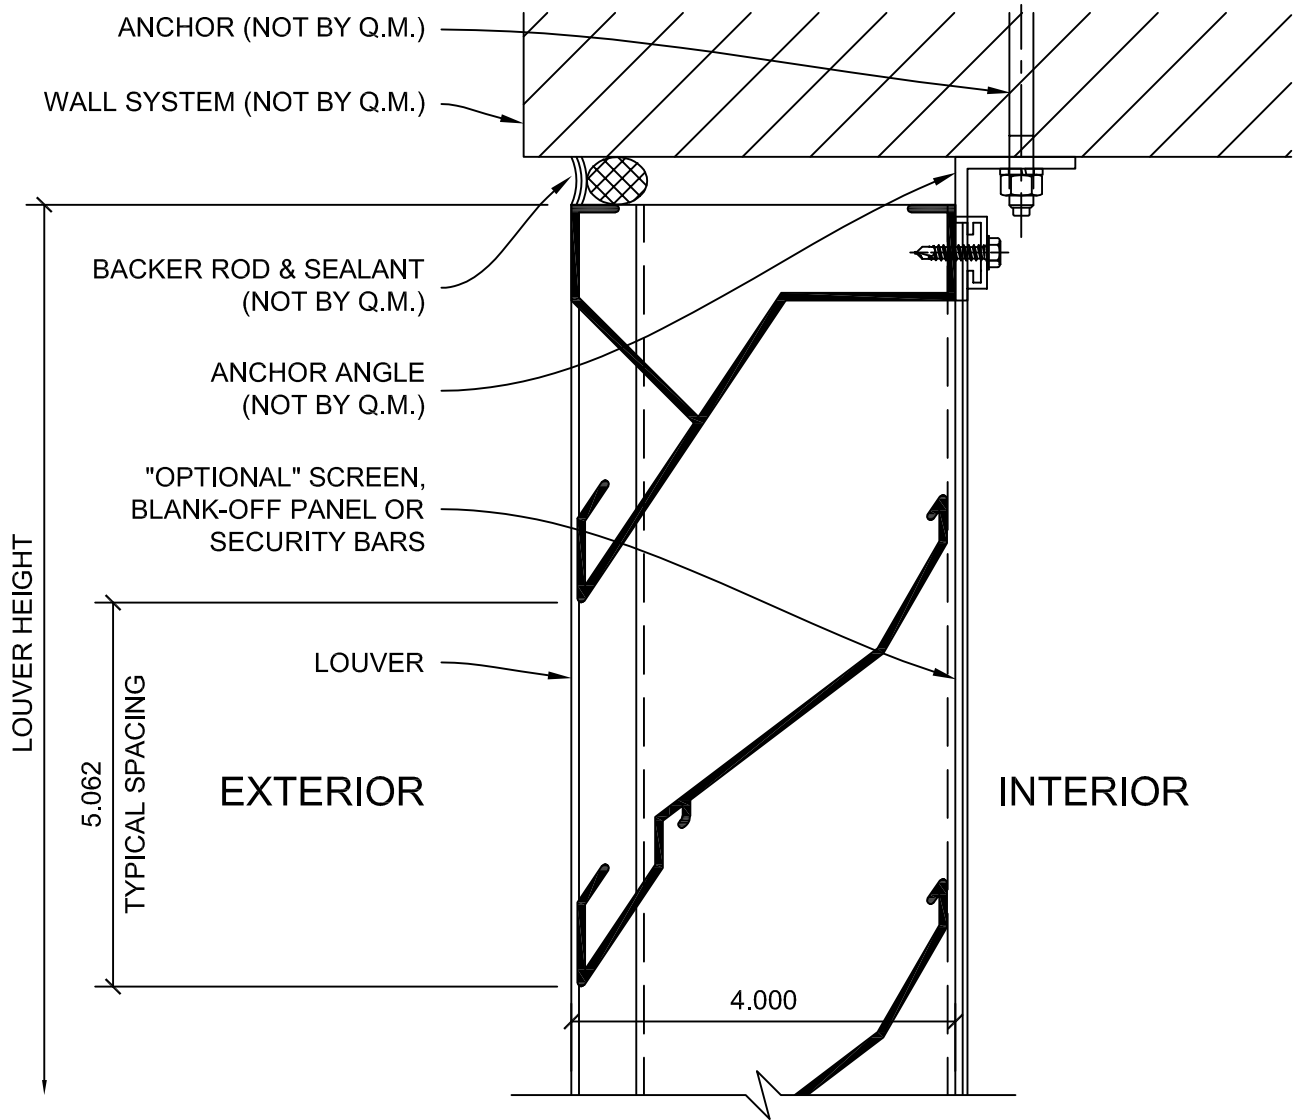

## LOUVER - 4 INCH DRAINAGE W/ CHANNEL

- (A) HEAD
- (B) SILL
- (C) JAMB
- (D) HIDDEN MULLION
- (E) HEAD GLAZED
- (F) SILL GLAZED
- (G) JAMB GLAZED
- (H) SPECIAL SHAPE LOUVERS

HEAD

DETAIL A

**SILL**

**DETAIL B**

DETAIL G

**SPECIAL SHAPE LOUVERS**

**DETAIL H**