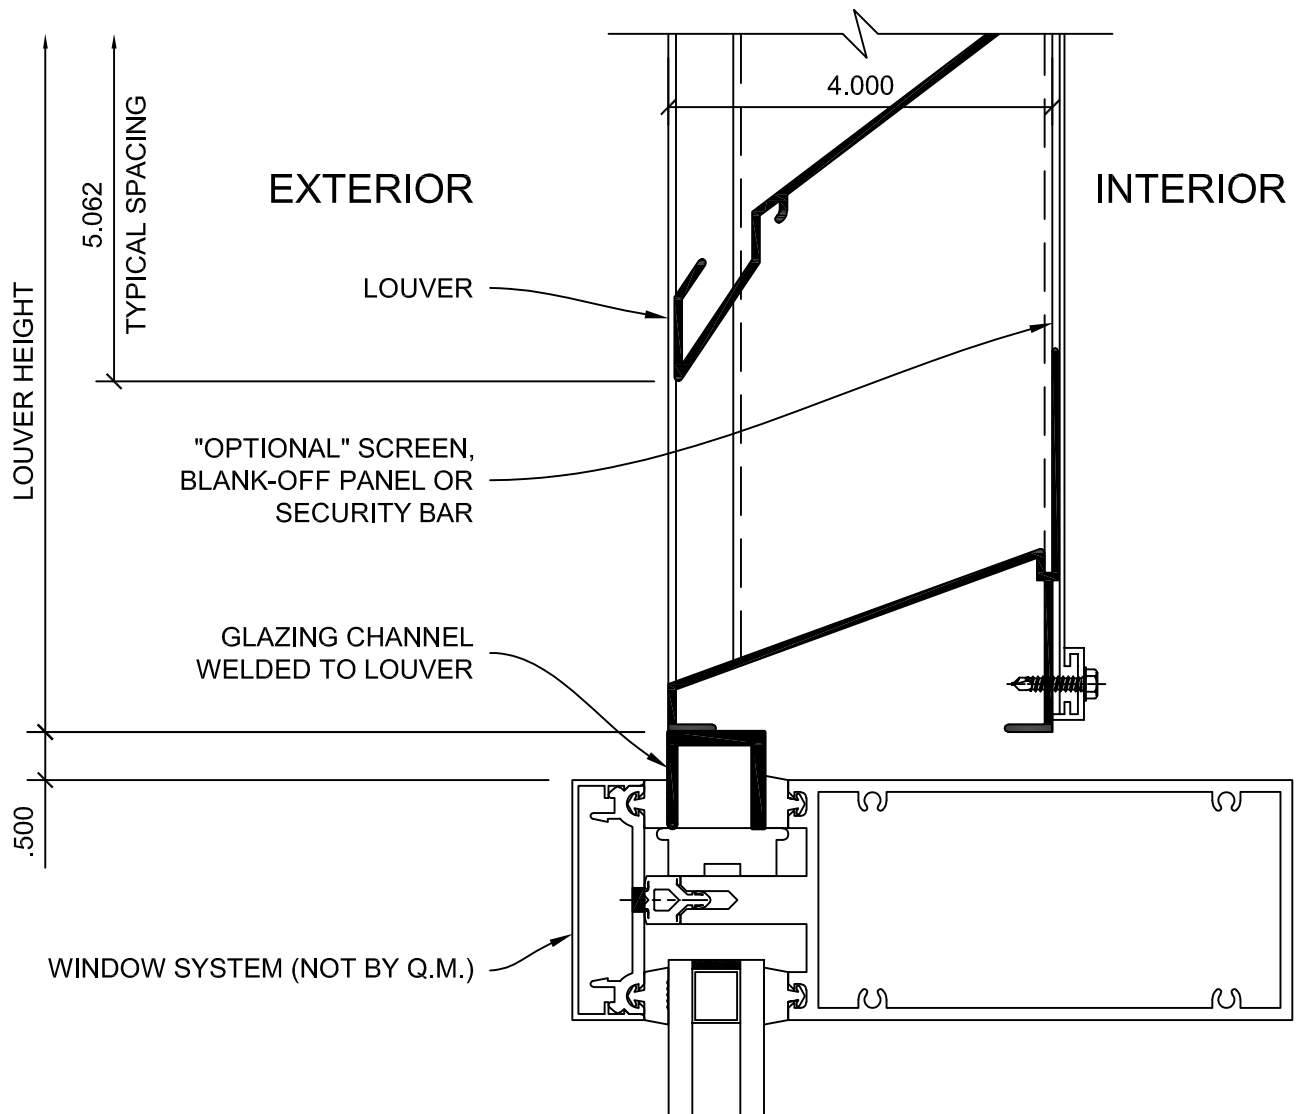

GLAZED-IN SILL

DETAIL F