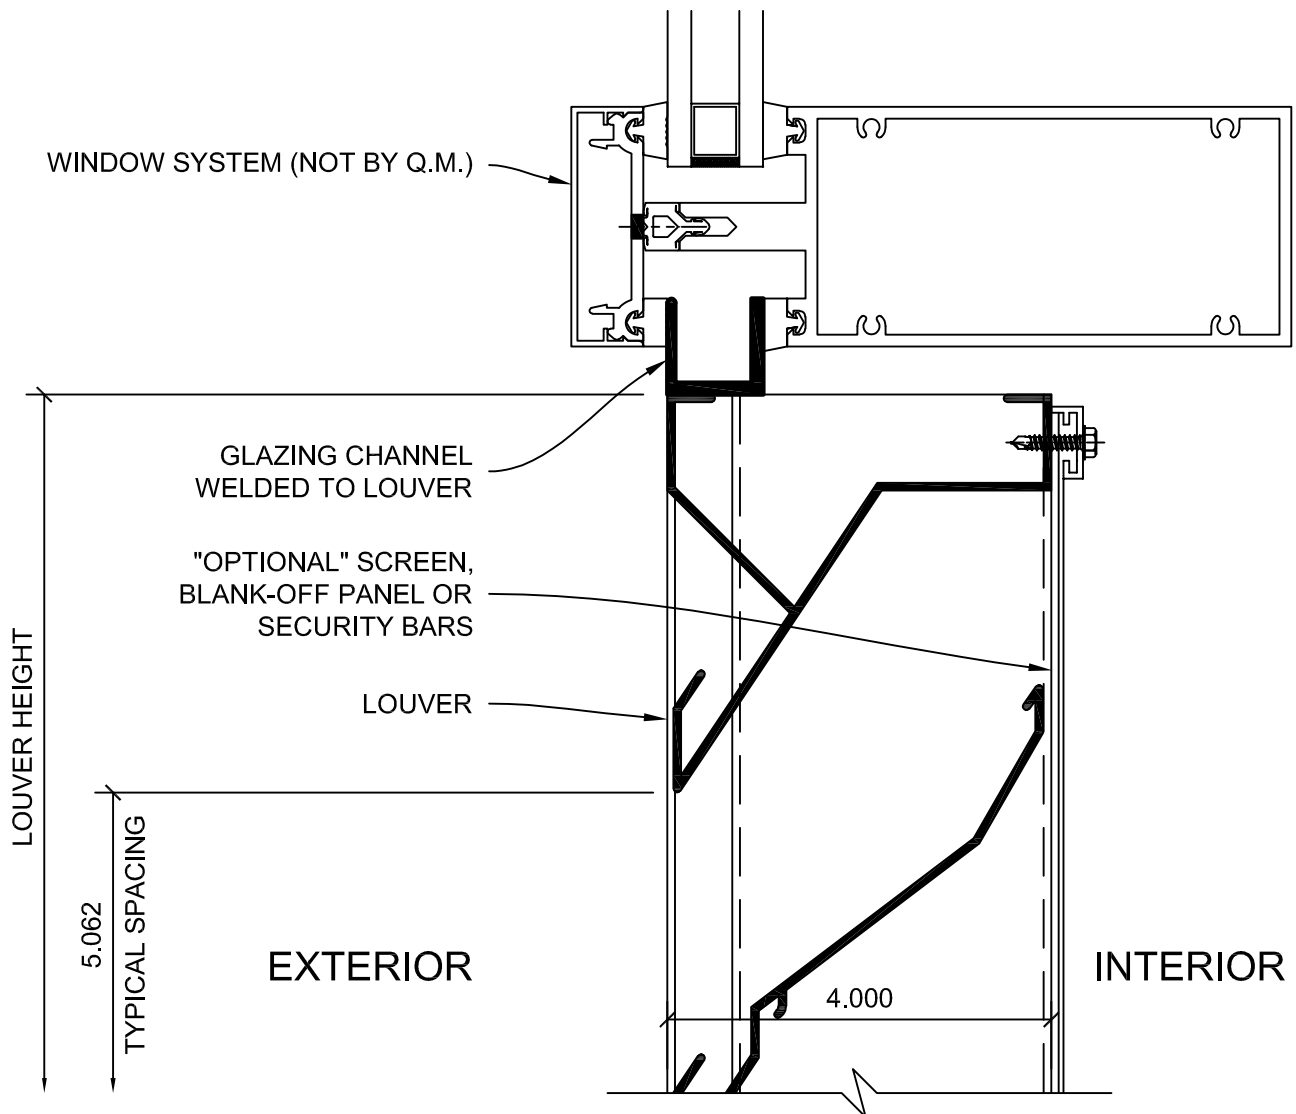

GLAZED-IN HEAD

DETAIL E