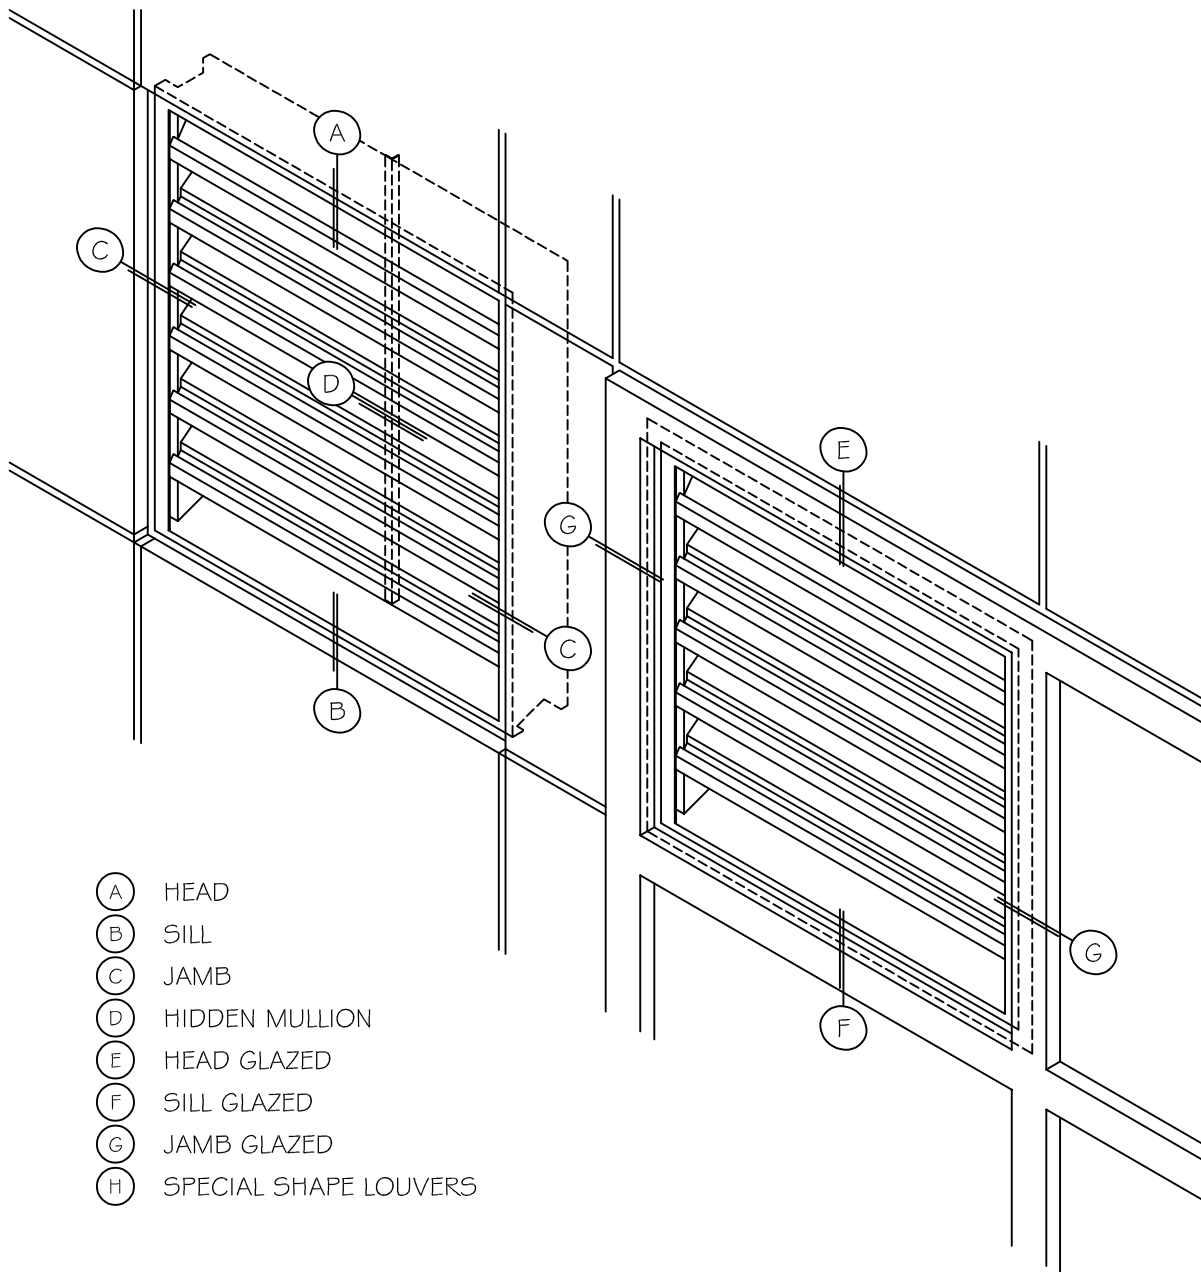

## LOUVER - 4 INCH DRAINAGE W/ CHANNEL

- (A) HEAD
- (B) SILL
- (C) JAMB
- (D) HIDDEN MULLION
- (E) HEAD GLAZED
- (F) SILL GLAZED
- (G) JAMB GLAZED
- (H) SPECIAL SHAPE LOUVERS

HEAD

DETAIL A

**SILL**

**DETAIL B**

DETAIL G

**SPECIAL SHAPE LOUVERS**

**DETAIL H**