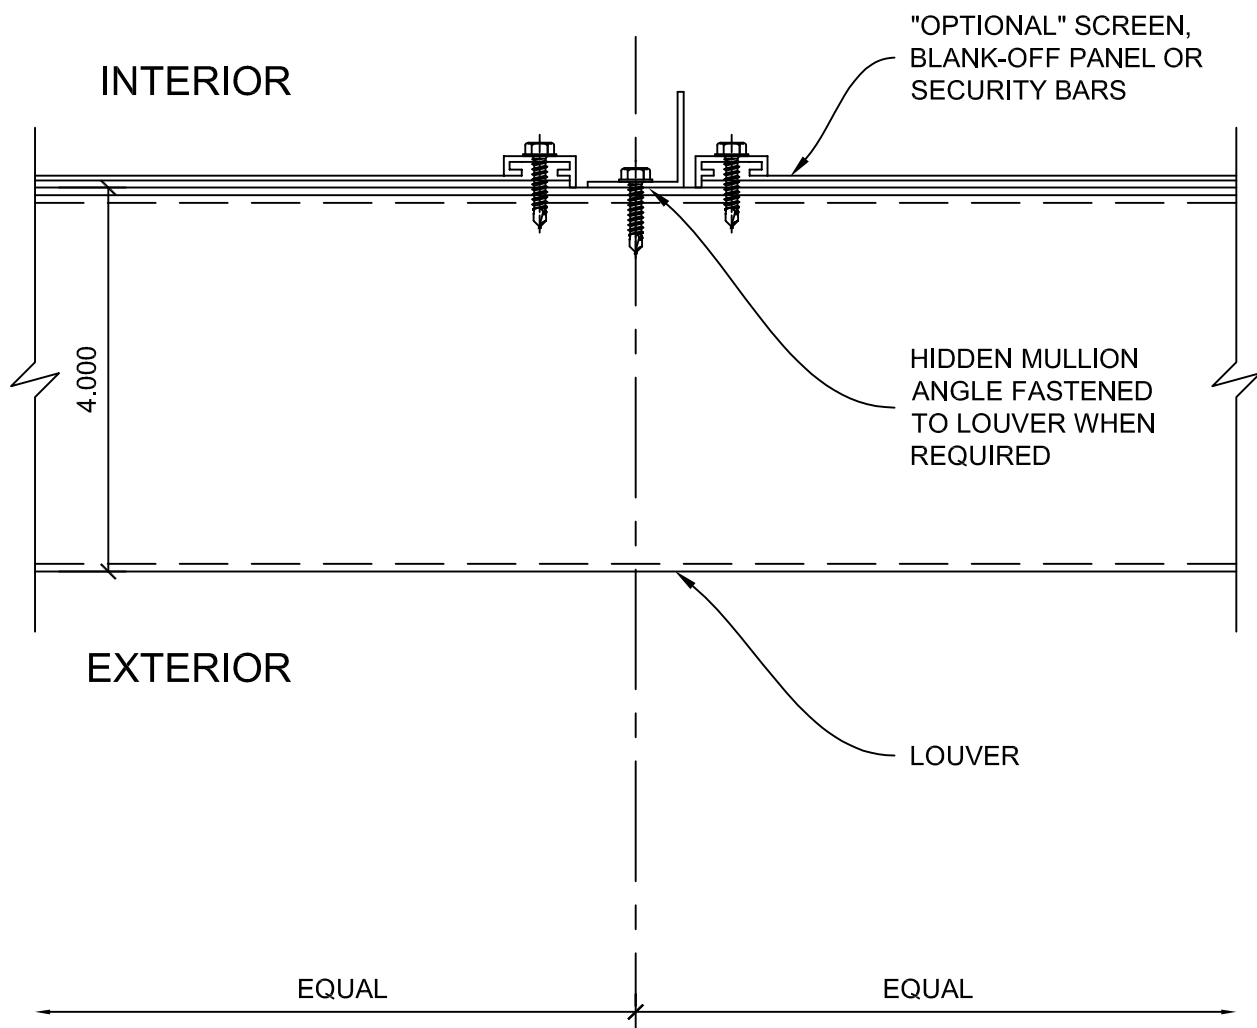

**LOUVER - 4 INCH W/FLANGE**

- (A) HEAD
- (B) SILL
- (C) JAMB
- (D) HIDDEN MULLION
- (E) SPECIAL SHAPE LOUVERS

HEAD

DETAIL A

SILL

DETAIL B

COPYRIGHT AMERICLAD, LLC

HIDDEN MULLION

DETAIL D

SPECIAL SHAPE LOUVERS

DETAIL A