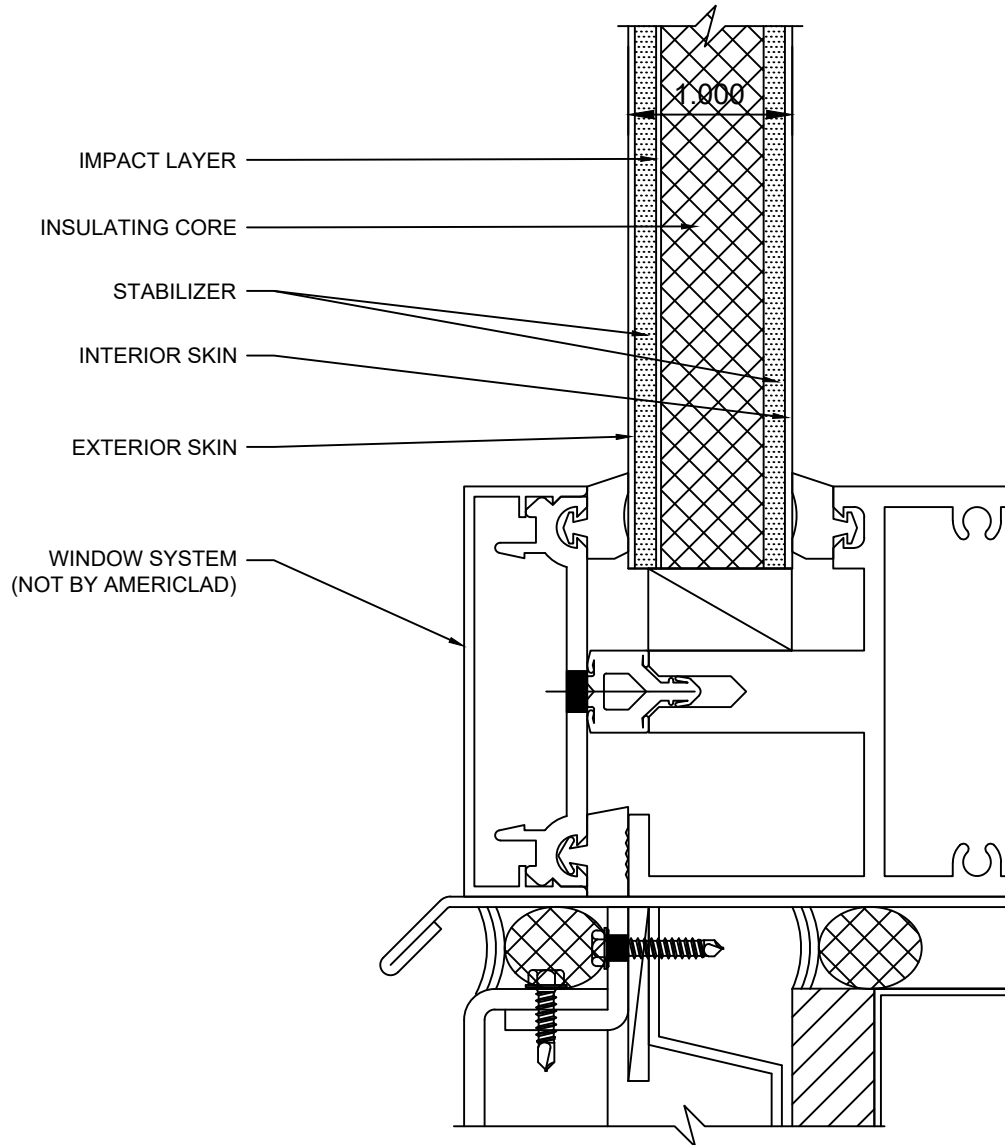

ALUMINUM INSULATED 1" INFILL PANEL SYSTEM

- Ⓐ WINDOW JAMB DETAIL
- Ⓑ WINDOW SILL DETAIL
- Ⓒ WINDOW HEAD DETAIL
- Ⓓ WINDOW INTERMEDIATE DETAIL
- Ⓔ BUTT JOINT DETAIL

WINDOW JAMB DETAIL

DETAIL A

WINDOW SILL DETAIL**DETAIL B**

WINDOW HEAD DETAIL

DETAIL C

INSULATED PANEL**DETAIL D**

COPYRIGHT AMERICLAD, LLC

21925 Industrial Boulevard · Rogers, Minnesota · Toll-Free: 1-866-260-4047 · americlad.com

Architectural Metal Products

BUTT JOINT DETAIL**DETAIL E**