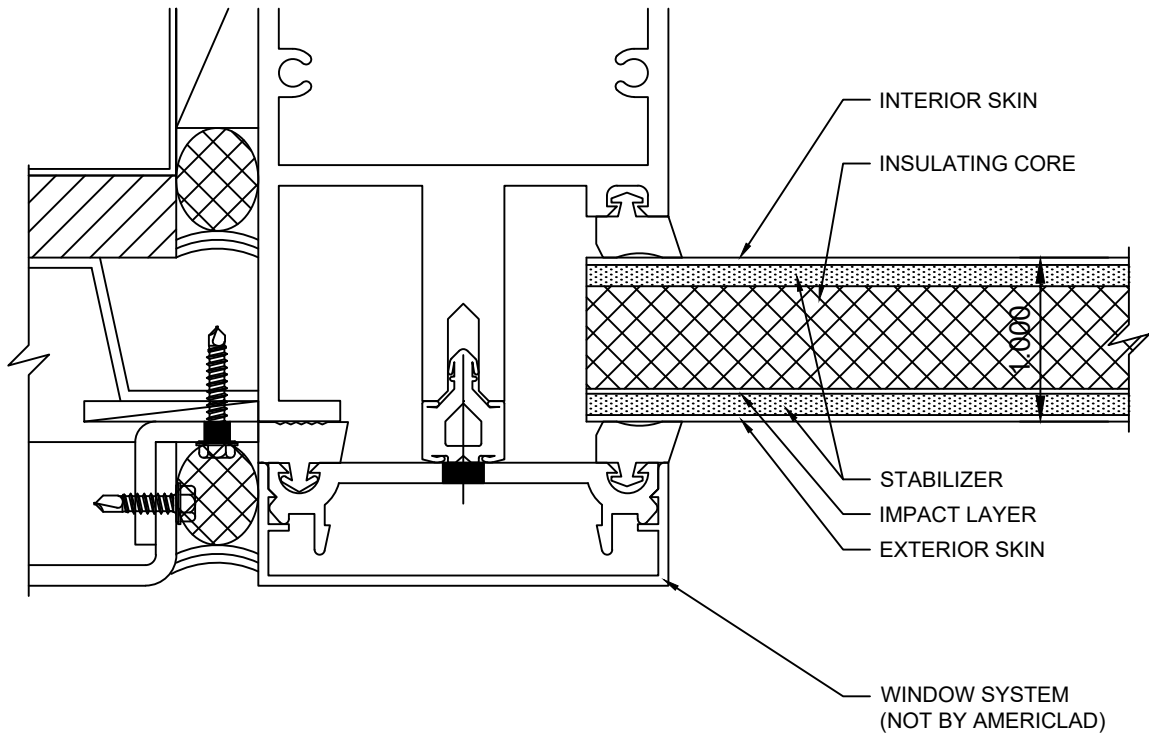

ALUMINUM INSULATED 1" INFILL PANEL SYSTEM

- Ⓐ WINDOW JAMB DETAIL
- Ⓑ WINDOW SILL DETAIL
- Ⓒ WINDOW HEAD DETAIL
- Ⓓ WINDOW INTERMEDIATE DETAIL
- Ⓔ BUTT JOINT DETAIL

WINDOW JAMB DETAIL

DETAIL A

WINDOW SILL DETAIL**DETAIL B**

WINDOW HEAD DETAIL

DETAIL C

INSULATED PANEL**DETAIL D**

COPYRIGHT AMERICLAD, LLC

21925 Industrial Boulevard · Rogers, Minnesota · Toll-Free: 1-866-260-4047 · americlad.com

Architectural Metal Products

BUTT JOINT DETAIL**DETAIL E**