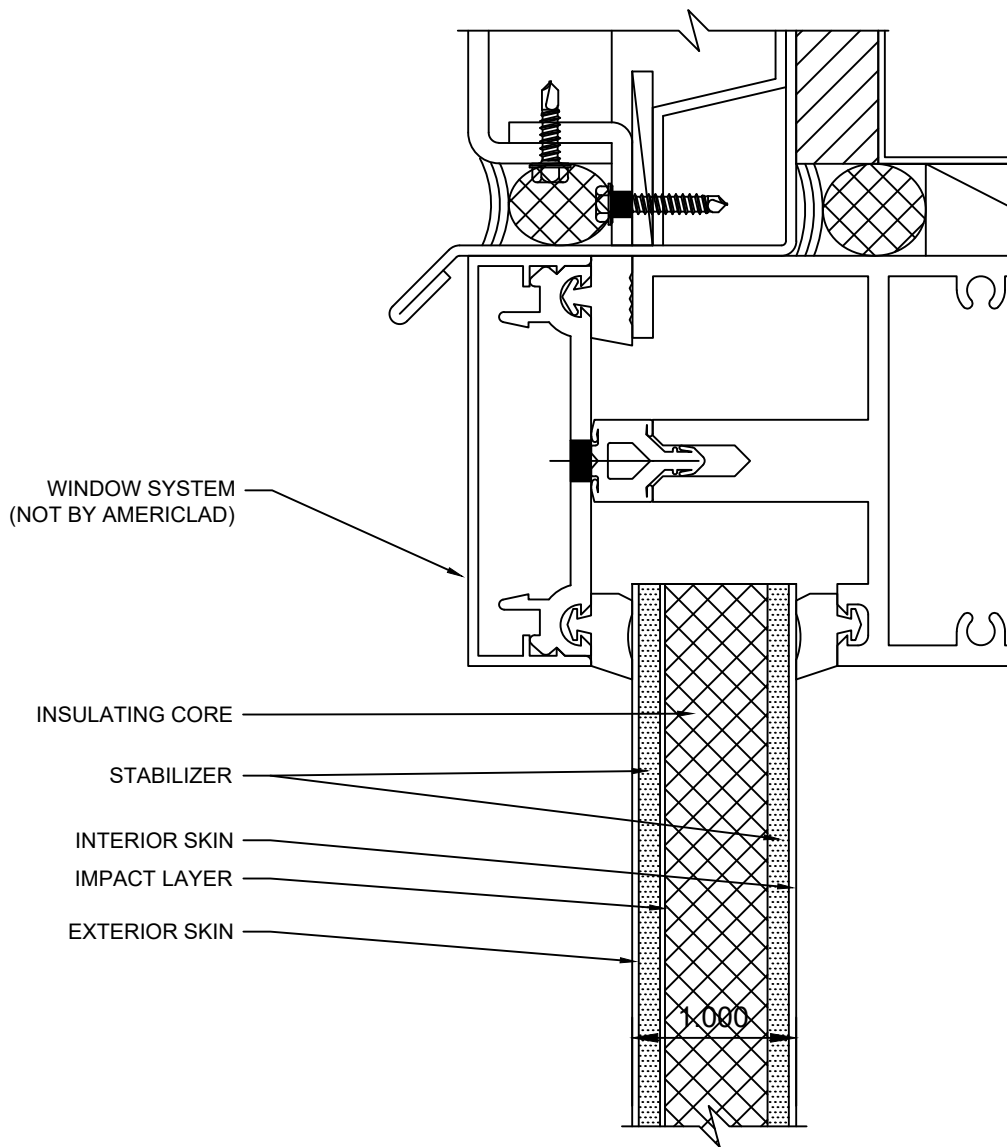

ALUMINUM INSULATED 1" INFILL PANEL SYSTEM

- Ⓐ WINDOW JAMB DETAIL
- Ⓑ WINDOW SILL DETAIL
- Ⓒ WINDOW HEAD DETAIL
- Ⓓ WINDOW INTERMEDIATE DETAIL
- Ⓔ BUTT JOINT DETAIL

WINDOW JAMB DETAIL

DETAIL A

WINDOW SILL DETAIL**DETAIL B**

WINDOW HEAD DETAIL

DETAIL C

INSULATED PANEL**DETAIL D**

COPYRIGHT AMERICLAD, LLC

21925 Industrial Boulevard · Rogers, Minnesota · Toll-Free: 1-866-260-4047 · americlad.com

Architectural Metal Products

BUTT JOINT DETAIL**DETAIL E**