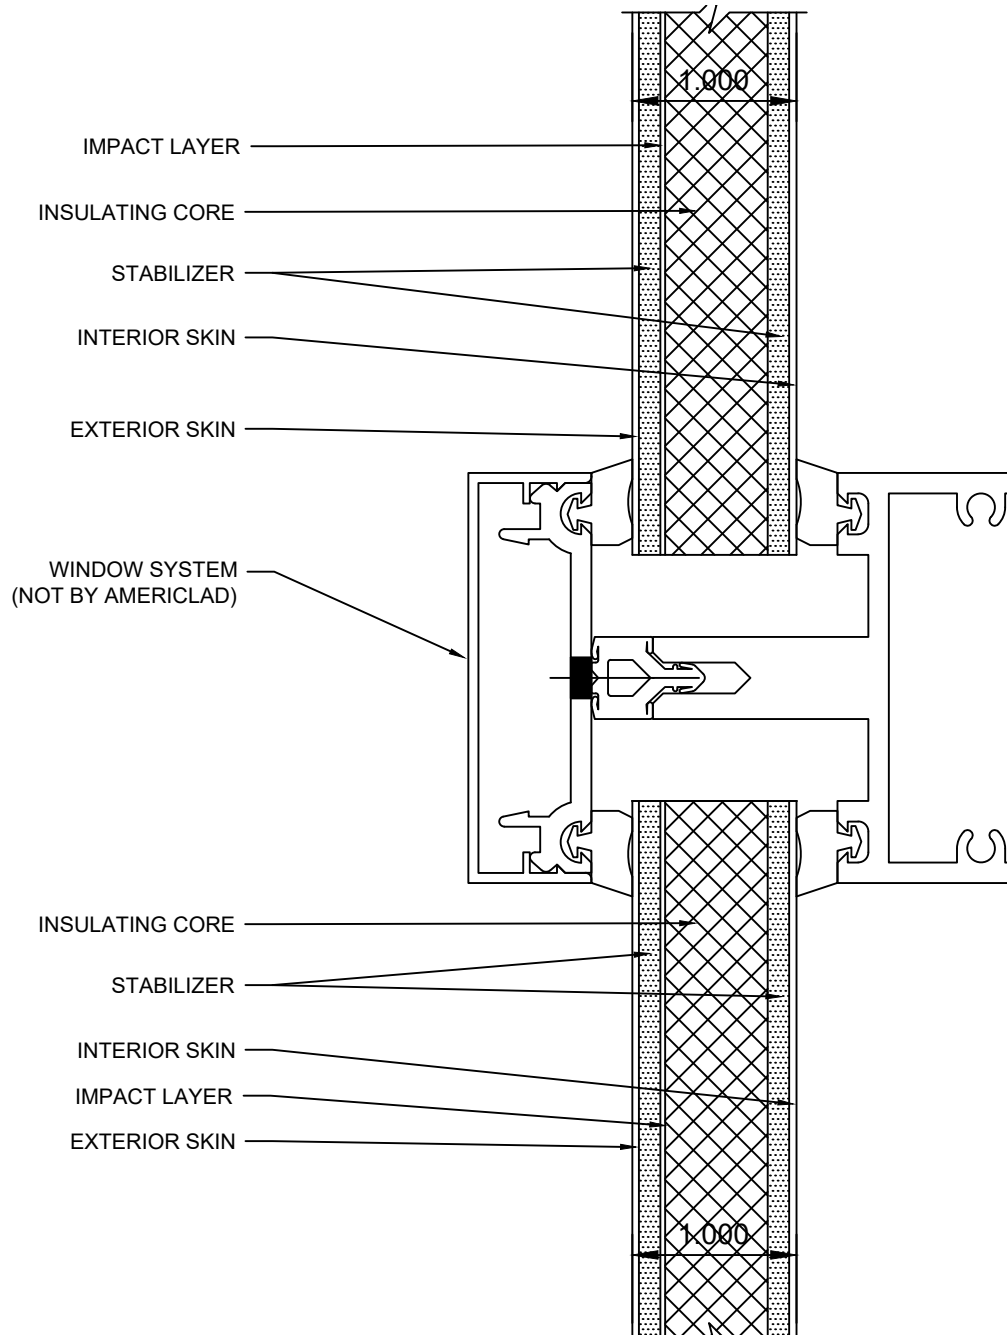

ALUMINUM INSULATED 1" INFILL PANEL SYSTEM

- Ⓐ WINDOW JAMB DETAIL
- Ⓑ WINDOW SILL DETAIL
- Ⓒ WINDOW HEAD DETAIL
- Ⓓ WINDOW INTERMEDIATE DETAIL
- Ⓔ BUTT JOINT DETAIL

WINDOW JAMB DETAIL

DETAIL A

WINDOW SILL DETAIL**DETAIL B**

WINDOW HEAD DETAIL

DETAIL C

INSULATED PANEL**DETAIL D**

COPYRIGHT AMERICLAD, LLC

21925 Industrial Boulevard · Rogers, Minnesota · Toll-Free: 1-866-260-4047 · americlad.com

Architectural Metal Products

BUTT JOINT DETAIL**DETAIL E**